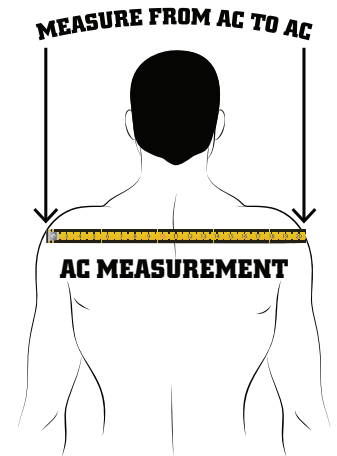

801 ; @5G: CCH65@@G< Q @89F D58G'G#NB; '7< 5FH

ADULT PADS SIZING CHART

AC	CP	FX	SP	LP	D2	SNAPPER	MR. DZ
16-17	XS*	XS*	XS	XS	XS		
17-18	S	S	S	S	S		XS*
18-19	M	M	M	M	M	S	S
19-20	L	L	L	L	L	M	M
20-21	XL	XL	XL	XL	XL	L	L
21-22	2XL	2XL	2XL	2XL	2XL	XL	XL
22-23	3XL	3XL	3XL	3XL	3XL	2XL	2XL
23-24	4XL		4XL			3XL	3XL
24-25							4XL
25-26							5XL

**ONLY AVAILABLE IN SELECT CP PADS*

YOUTH PADS SIZING CHART

AC	CHEST	JP	JCP	COMMANDO
10-11	22-24			2XS
11-12	24-26		XS	XS
12-13	26-28	S	S	S
13-14	28-30	M	M	M
14-15	30-32	L	L	L
15-16	32-34	XL	XL	XL
16-17	34-36	2XL		2XL

Scan QR code to access additional information in our sizing video.

WOMENS PADS SIZING CHART

AC	BREAST PLATE CHART	
15-16	XS	A PLATE FITS A/B CUP
16-17	S	A PLATE FITS A/B CUP
17-18	M	B PLATE FITS C CUP AND UP
18-19	L	
19-20	XL	

**CHART MEASUREMENTS ARE IN INCHES.
SIZING CHARTS SHOULD BE USED ONLY AS A GUIDELINE.
FOR AN EXACT FIT, ALWAYS CONSULT YOUR DOUGLAS PROFESSIONAL.**