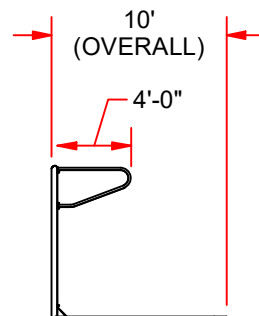

SGP-600

NOVA PREMIERE™

© COPYRIGHT JAYPRO SPORTS, LLC. ALL RIGHTS RESERVED THIS PRINT IS THE PROPERTY OF JAYPRO SPORTS, LLC. AND MAY NOT BE REPRODUCED WITHOUT WRITTEN PERMISSION

www.jayprosports.com
(800) 243-0533
976 Hartford Turnpike
Waterford, CT 06385 USA

Rev: A

SHEET 1 OF 1