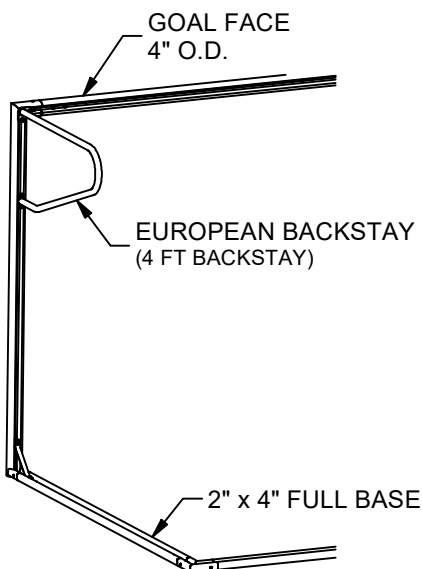

SGP-600

NOVA PREMIERE™

© COPYRIGHT JAYPRO SPORTS, LLC. ALL RIGHTS RESERVED THIS PRINT IS THE PROPERTY OF JAYPRO SPORTS, LLC. AND MAY NOT BE REPRODUCED WITHOUT WRITTEN PERMISSION

www.jayprosports.com
(800) 243-0533
976 Hartford Turnpike
Waterford, CT 06385 USA

Rev: A

SHEET 1 OF 1