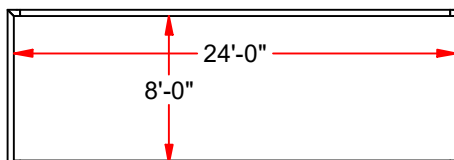

SGP-600

NOVA PREMIERE™

© COPYRIGHT JAYPRO SPORTS, LLC. ALL RIGHTS RESERVED THIS PRINT IS THE PROPERTY OF JAYPRO SPORTS, LLC. AND MAY NOT BE REPRODUCED WITHOUT WRITTEN PERMISSION

www.jayprosports.com
(800) 243-0533
976 Hartford Turnpike
Waterford, CT 06385 USA

Rev: A

SHEET 1 OF 1