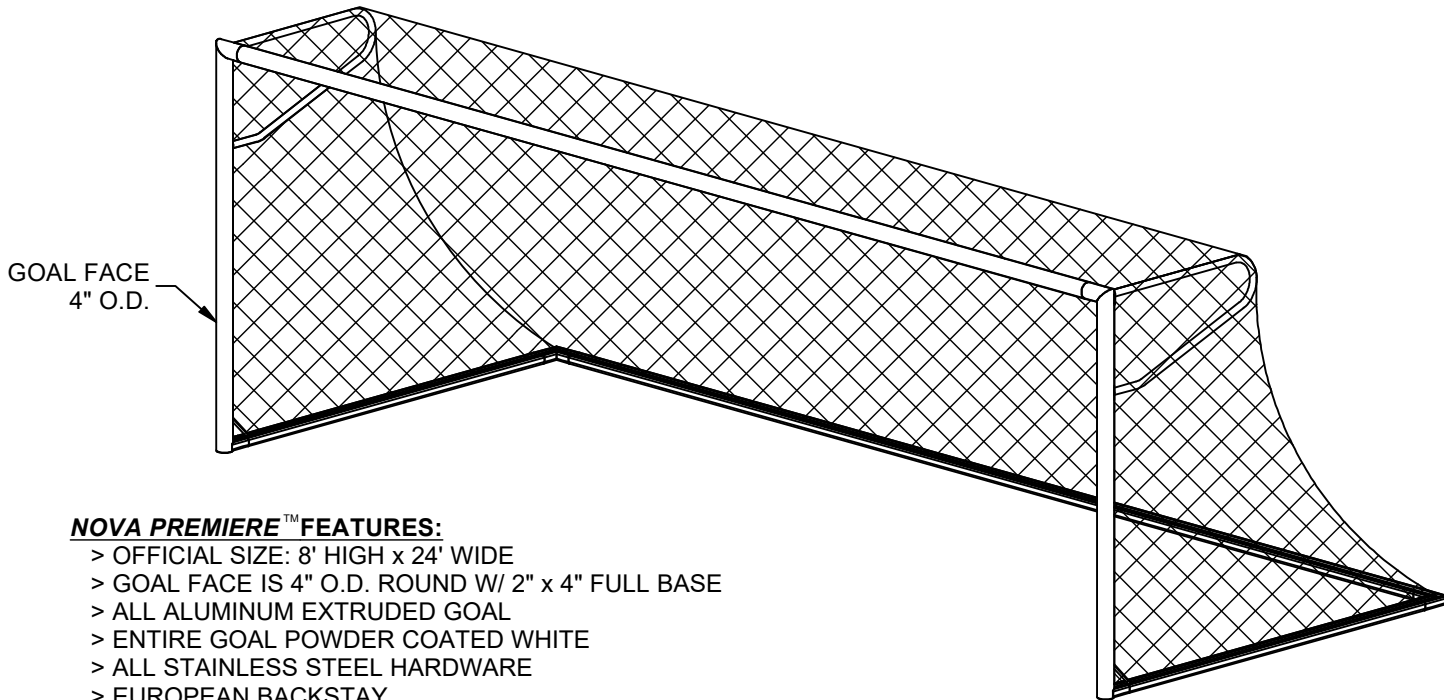

# SGP-600 NOVA PREMIERE™

## NOVA PREMIERE™ FEATURES:

- > OFFICIAL SIZE: 8' HIGH x 24' WIDE
- > GOAL FACE IS 4" O.D. ROUND W/ 2" x 4" FULL BASE
- > ALL ALUMINUM EXTRUDED GOAL
- > ENTIRE GOAL POWDER COATED WHITE
- > ALL STAINLESS STEEL HARDWARE
- > EUROPEAN BACKSTAY
- > 1/4" THICK STEEL CORNER BACKSTAY
- > EASY TRACK™ NET ATTACHMENT SYSTEM, WITH EXCLUSIVE FLUSH NET CLIPS
- > OFFICIAL WHITE HEX SOCCER NETS INCLUDED
- > SET OF 4 J-HOOK STAKE GROUND ANCHORS INCLUDED
- > MEETS ALL SAFETY REQUIREMENTS OF ASTM F2056 AND ASTM F2673.
- > MEETS NFSHSA, NCAA & FIFA SPECIFICATIONS
- > OPTIONAL WHEEL KIT (NSGWK)
- > OPTIONAL ANCHORS:
  - IN-GROUND ANCHOR WELDMENTS (SGA-60)
  - SAND BAG (SWB-451W / SWB-451)
  - WEIGHT ANCHOR (SGA-51)