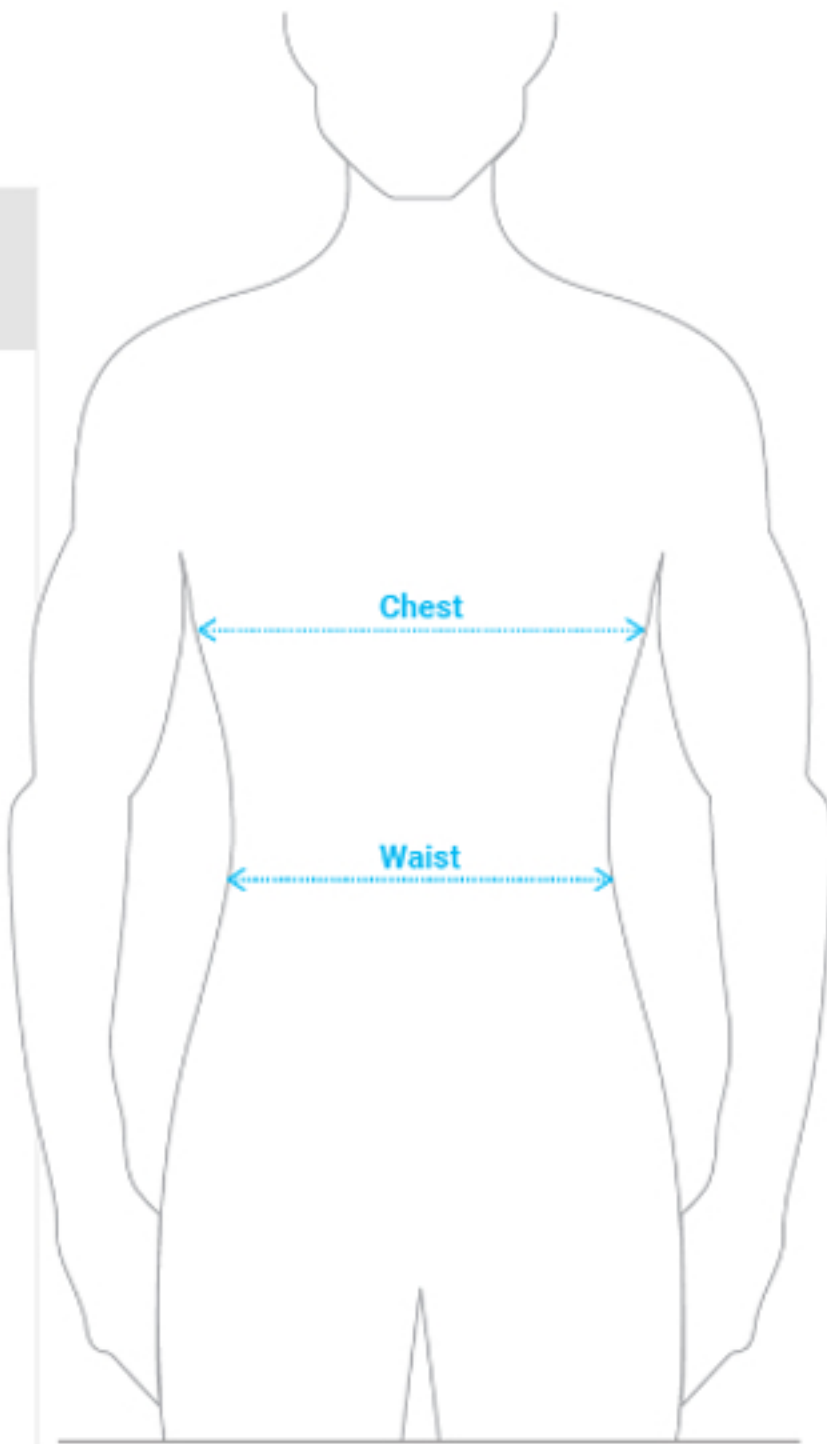

SIZE GUIDE

ADULT

	Chest	Waist
XS	32"	26"
S	34 - 36"	28 - 30"
M	38 - 40"	32 - 34"
L	42 - 44"	36 - 38"
XL	46 - 48"	40 - 42"
2XL	50 - 52"	44 - 46"
3XL	54 - 56"	48 - 50"
4XL	58 - 60"	52 - 54"
5XL	62 - 64"	56 - 58"
6XL	66 - 68"	60 - 62"

YOUTH

	Chest	Waist
XSS	22 - 24"	19 - 21"
XS	24 - 26"	21 - 23"
S	26 - 28"	23 - 25"
M	28 - 30"	25 - 27"
L	30 - 32"	27 - 29"
XL	32 - 34"	29 - 31"
2XL	34 - 36"	31 - 33"

MEASUREMENT CHART REFLECTS ACTUAL BODY MEASUREMENTS