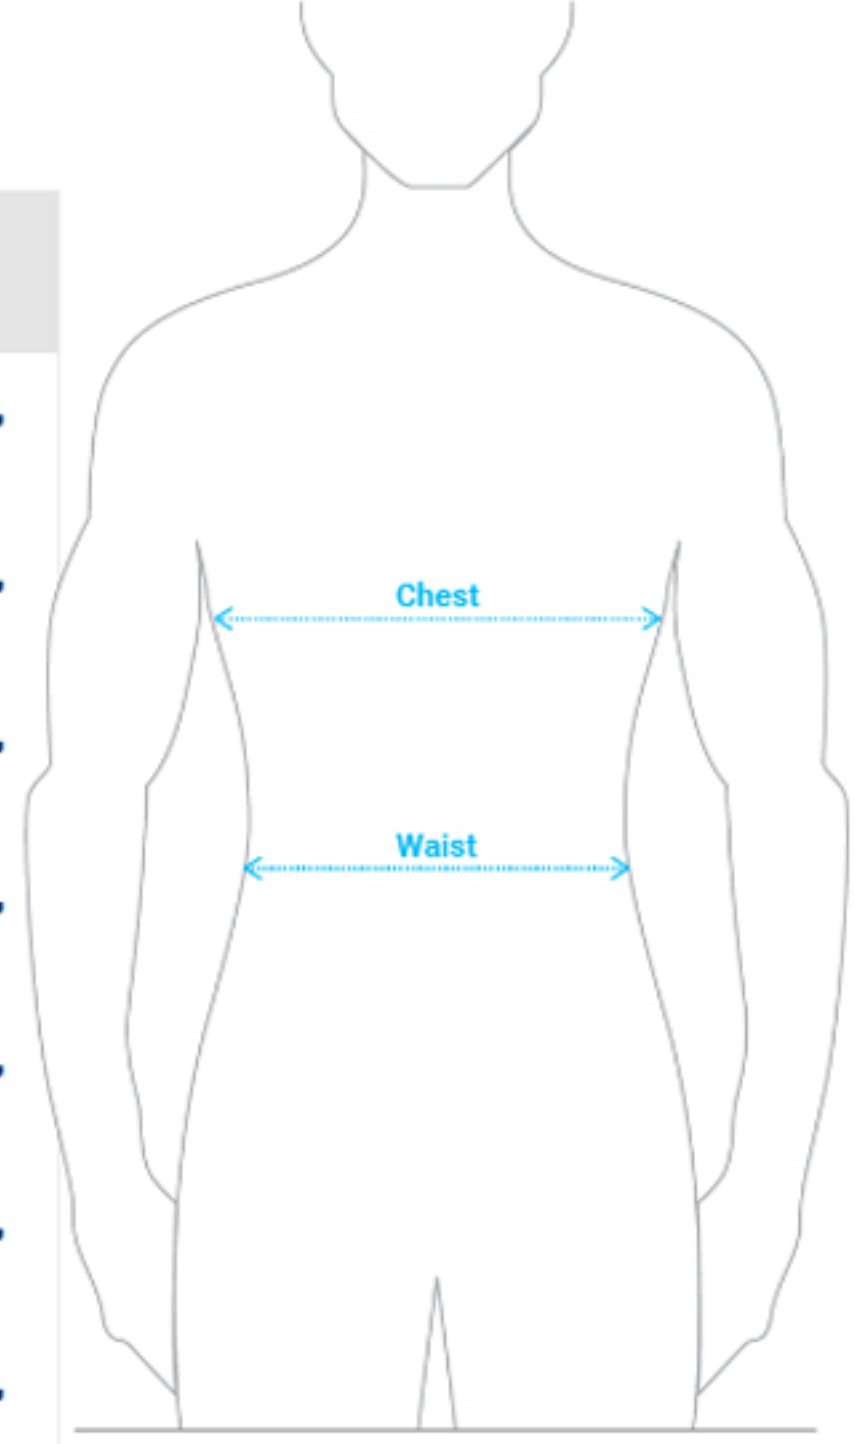

SIZE GUIDE

ADULT

	Chest	Waist
XS	32"	26"
S	34 - 36"	28 - 30"
M	38 - 40"	32 - 34"
L	42 - 44"	36 - 38"
XL	46 - 48"	40 - 42"
2XL	50 - 52"	44 - 46"
3XL	54 - 56"	48 - 50"
4XL	58 - 60"	52 - 54"
5XL	62 - 64"	56 - 58"
6XL	66 - 68"	60 - 62"

YOUTH

	Chest	Waist
XSS	22 - 24"	19 - 21"
XS	24 - 26"	21 - 23"
S	26 - 28"	23 - 25"
M	28 - 30"	25 - 27"
L	30 - 32"	27 - 29"
XL	32 - 34"	29 - 31"
2XL	34 - 36"	31 - 33"

MEASUREMENT CHART REFLECTS ACTUAL BODY MEASUREMENTS