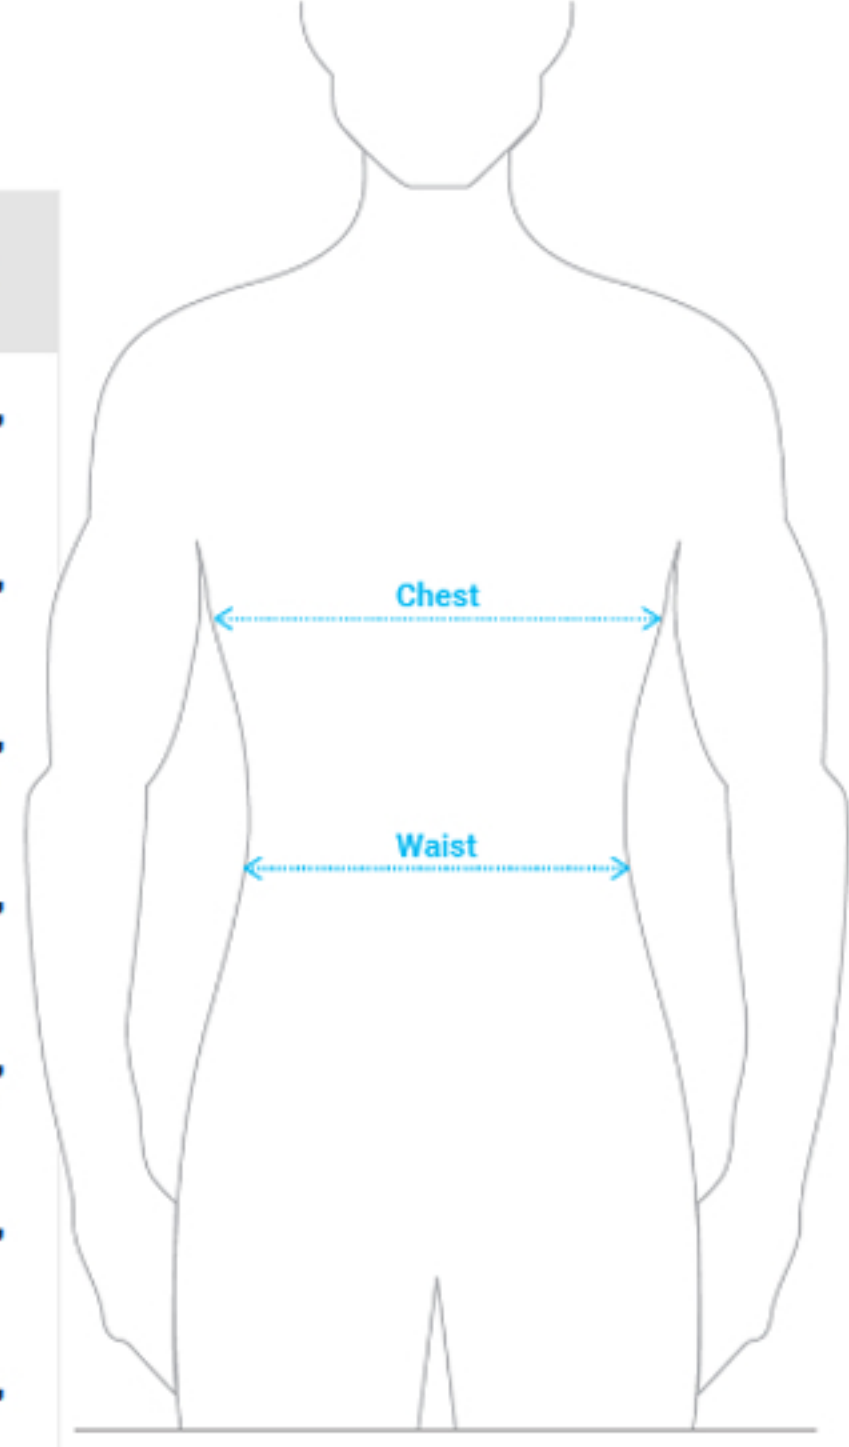

SIZE GUIDE

ADULT

	Chest	Waist
XS	32"	26"
S	34 - 36"	28 - 30"
M	38 - 40"	32 - 34"
L	42 - 44"	36 - 38"
XL	46 - 48"	40 - 42"
2XL	50 - 52"	44 - 46"
3XL	54 - 56"	48 - 50"
4XL	58 - 60"	52 - 54"
5XL	62 - 64"	56 - 58"
6XL	66 - 68"	60 - 62"

YOUTH

	Chest	Waist
XSS	22 - 24"	19 - 21"
XS	24 - 26"	21 - 23"
S	26 - 28"	23 - 25"
M	28 - 30"	25 - 27"
L	30 - 32"	27 - 29"
XL	32 - 34"	29 - 31"
2XL	34 - 36"	31 - 33"

MEASUREMENT CHART REFLECTS ACTUAL BODY MEASUREMENTS