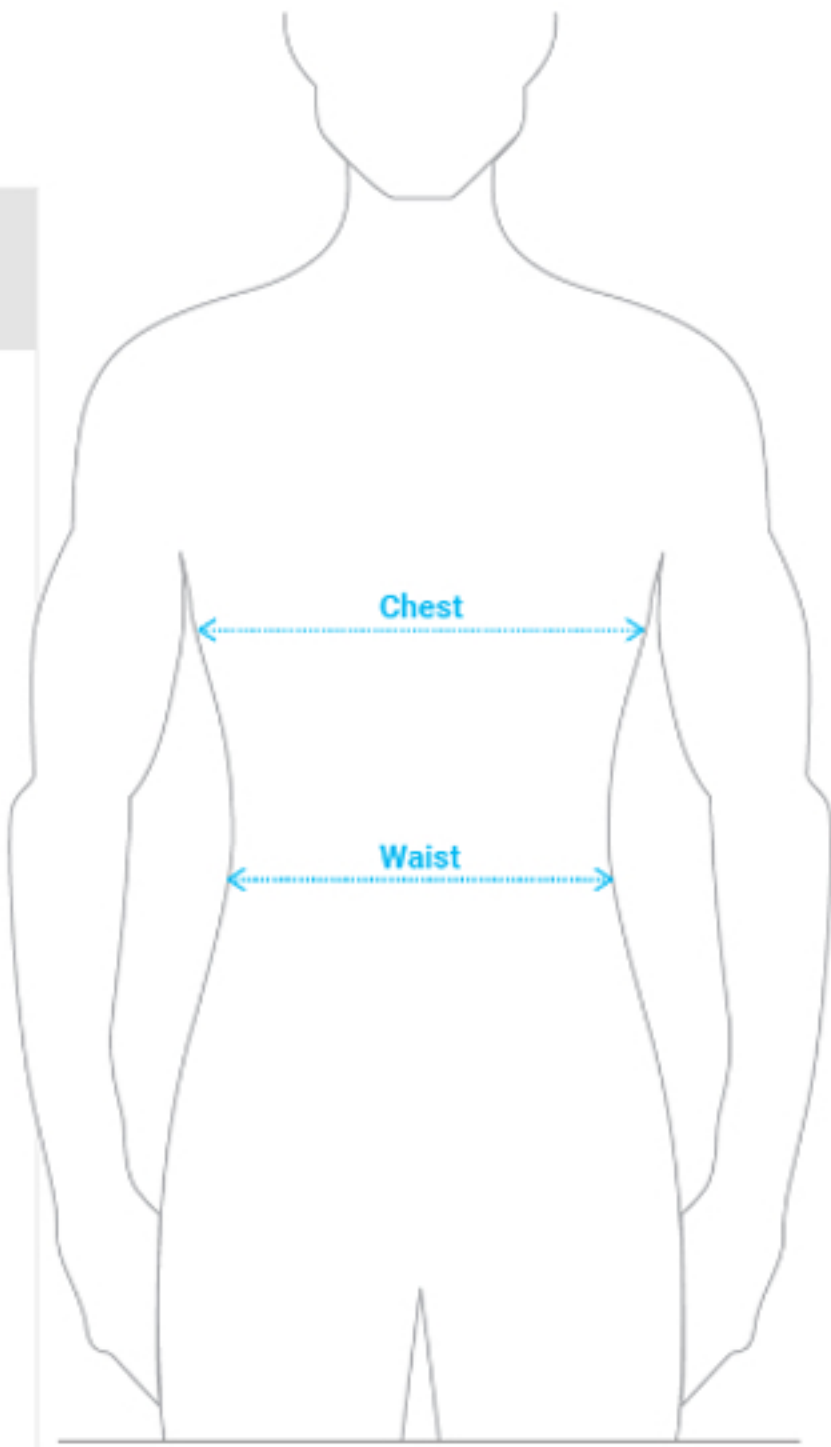

SIZE GUIDE

ADULT

	Chest	Waist
XS	32"	26"
S	34 - 36"	28 - 30"
M	38 - 40"	32 - 34"
L	42 - 44"	36 - 38"
XL	46 - 48"	40 - 42"
2XL	50 - 52"	44 - 46"
3XL	54 - 56"	48 - 50"
4XL	58 - 60"	52 - 54"
5XL	62 - 64"	56 - 58"
6XL	66 - 68"	60 - 62"

YOUTH

	Chest	Waist
XSS	22 - 24"	19 - 21"
XS	24 - 26"	21 - 23"
S	26 - 28"	23 - 25"
M	28 - 30"	25 - 27"
L	30 - 32"	27 - 29"
XL	32 - 34"	29 - 31"
2XL	34 - 36"	31 - 33"

MEASUREMENT CHART REFLECTS ACTUAL BODY MEASUREMENTS