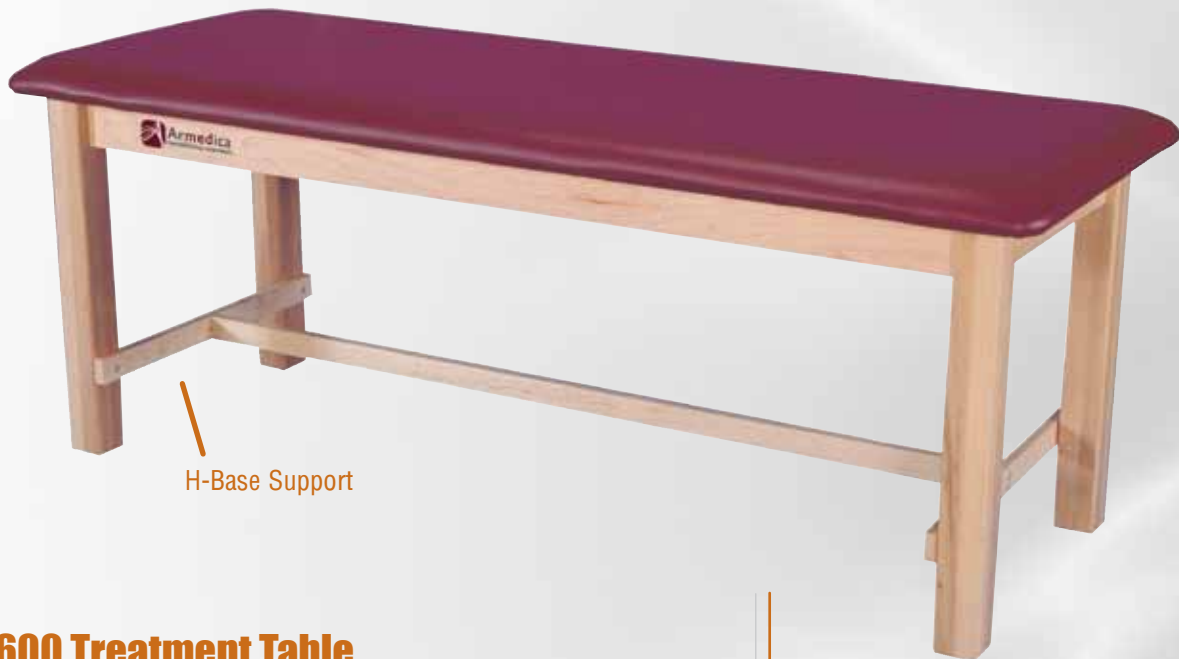

# HARDWOOD TABLES

MAPLE HARDWOOD TREATMENT TABLES

H-Base Support

## AM-600 Treatment Table

- 1-Section Treatment Table
- 78"L x 30"W
- Fixed Height: 30"
- 1 3/4" Firm Density Foam
- 500lbs. Capacity

Armedica wood tables and mat platforms offer elegance in practical designs, and a natural wood finish adds to the attractiveness of these full size treatment tables. Whether your needs are for a plain table or one of the many variations available, you are sure to find the exact model you need.