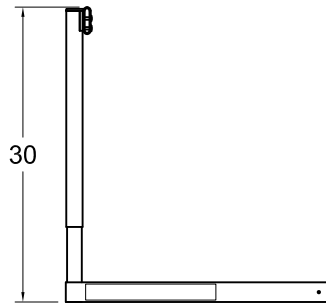

www.gillathletics.com
800-637-3090

4060 - COLLEGIATE ALUMINUM HURDLE CUSTOMER INSTRUCTIONS

At the two lowest height settings, 30" and 33", tip the hurdle forward so that the leg weights slide to the front of the hurdle.

At the three highest height settings, 36", 39", and 42", tip the hurdle back so that the leg weights slide to the back of the hurdle.

www.gillathletics.com
800-637-3090

4060 - COLLEGIATE ALUMINUM HURDLE ASSEMBLY INSTRUCTIONS