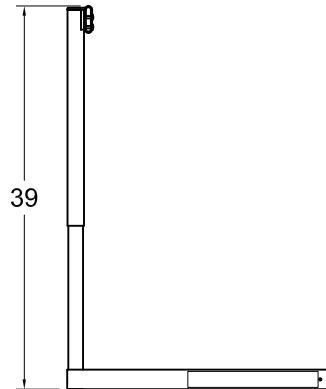

www.gillathletics.com
800-637-3090

4060 - COLLEGIATE ALUMINUM HURDLE CUSTOMER INSTRUCTIONS

At the two lowest height settings, 30" and 33", tip the hurdle forward so that the leg weights slide to the front of the hurdle.

At the three highest height settings, 36", 39", and 42", tip the hurdle back so that the leg weights slide to the back of the hurdle.

www.gillathletics.com
800-637-3090

4060 - COLLEGIATE ALUMINUM HURDLE ASSEMBLY INSTRUCTIONS