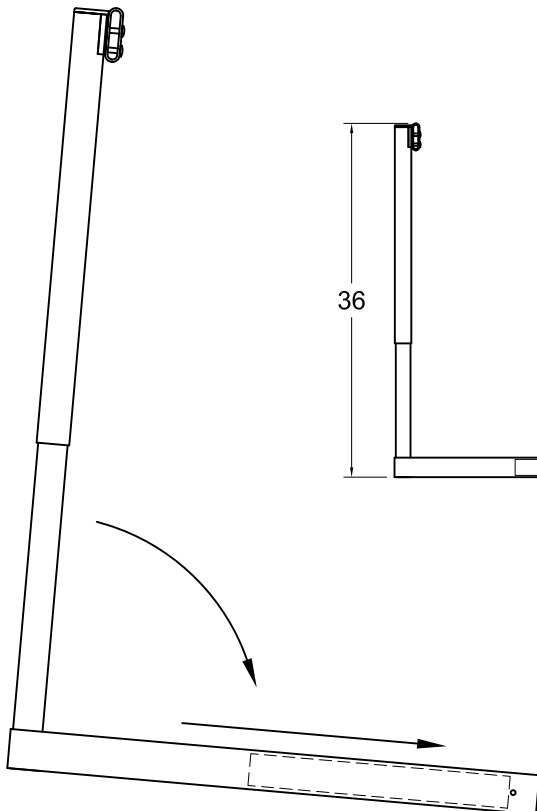

www.gillathletics.com
800-637-3090

4060 - COLLEGIATE ALUMINUM HURDLE CUSTOMER INSTRUCTIONS

At the two lowest height settings, 30" and 33", tip the hurdle forward so that the leg weights slide to the front of the hurdle.

At the three highest height settings, 36", 39", and 42", tip the hurdle back so that the leg weights slide to the back of the hurdle.

www.gillathletics.com
800-637-3090

4060 - COLLEGIATE ALUMINUM HURDLE ASSEMBLY INSTRUCTIONS