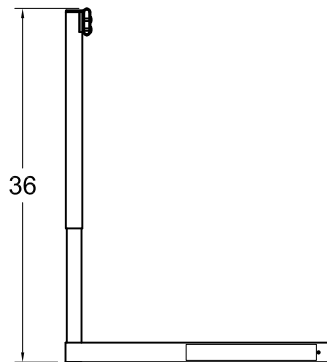

www.gillathletics.com
800-637-3090

4060 - COLLEGIATE ALUMINUM HURDLE CUSTOMER INSTRUCTIONS

At the two lowest height settings, 30" and 33", tip the hurdle forward so that the leg weights slide to the front of the hurdle.

At the three highest height settings, 36", 39", and 42", tip the hurdle back so that the leg weights slide to the back of the hurdle.

www.gillathletics.com
800-637-3090

4060 - COLLEGIATE ALUMINUM HURDLE ASSEMBLY INSTRUCTIONS