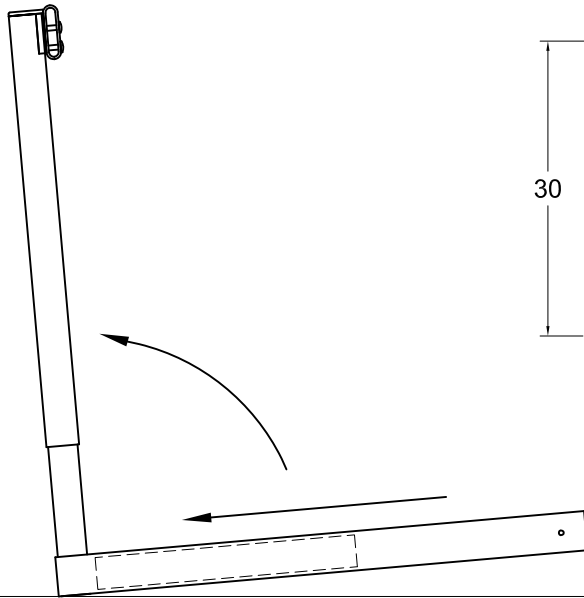

www.gillathletics.com
800-637-3090

4060 - COLLEGIATE ALUMINUM HURDLE CUSTOMER INSTRUCTIONS

At the two lowest height settings, 30" and 33", tip the hurdle forward so that the leg weights slide to the front of the hurdle.

At the three highest height settings, 36", 39", and 42", tip the hurdle back so that the leg weights slide to the back of the hurdle.

www.gillathletics.com
800-637-3090

4060 - COLLEGIATE ALUMINUM HURDLE ASSEMBLY INSTRUCTIONS