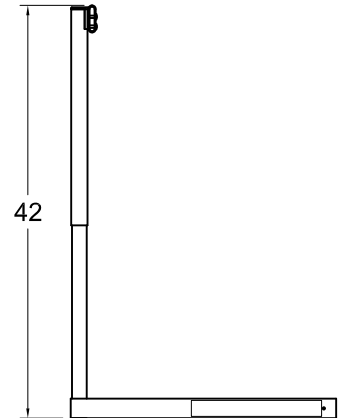

www.gillathletics.com
800-637-3090

4060 - COLLEGIATE ALUMINUM HURDLE CUSTOMER INSTRUCTIONS

At the two lowest height settings, 30" and 33", tip the hurdle forward so that the leg weights slide to the front of the hurdle.

At the three highest height settings, 36", 39", and 42", tip the hurdle back so that the leg weights slide to the back of the hurdle.

www.gillathletics.com
800-637-3090

4060 - COLLEGIATE ALUMINUM HURDLE ASSEMBLY INSTRUCTIONS