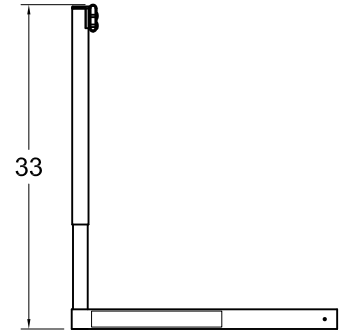

www.gillathletics.com
800-637-3090

4060 - COLLEGIATE ALUMINUM HURDLE CUSTOMER INSTRUCTIONS

At the two lowest height settings, 30" and 33", tip the hurdle forward so that the leg weights slide to the front of the hurdle.

At the three highest height settings, 36", 39", and 42", tip the hurdle back so that the leg weights slide to the back of the hurdle.

www.gillathletics.com
800-637-3090

4060 - COLLEGIATE ALUMINUM HURDLE ASSEMBLY INSTRUCTIONS