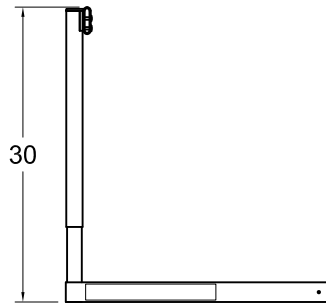

## 4060 - COLLEGIATE ALUMINUM HURDLE CUSTOMER INSTRUCTIONS

At the two lowest height settings, 30" and 33", tip the hurdle forward so that the leg weights slide to the front of the hurdle.

At the three highest height settings, 36", 39", and 42", tip the hurdle back so that the leg weights slide to the back of the hurdle.