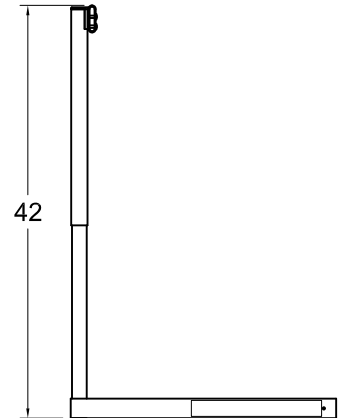

## 4060 - COLLEGIATE ALUMINUM HURDLE CUSTOMER INSTRUCTIONS

At the two lowest height settings, 30" and 33", tip the hurdle forward so that the leg weights slide to the front of the hurdle.

At the three highest height settings, 36", 39", and 42", tip the hurdle back so that the leg weights slide to the back of the hurdle.