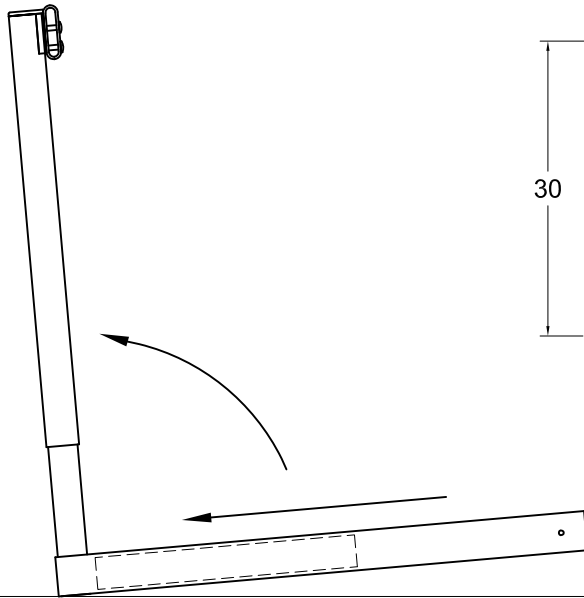

## 4060 - COLLEGIATE ALUMINUM HURDLE CUSTOMER INSTRUCTIONS

At the two lowest height settings, 30" and 33", tip the hurdle forward so that the leg weights slide to the front of the hurdle.

At the three highest height settings, 36", 39", and 42", tip the hurdle back so that the leg weights slide to the back of the hurdle.