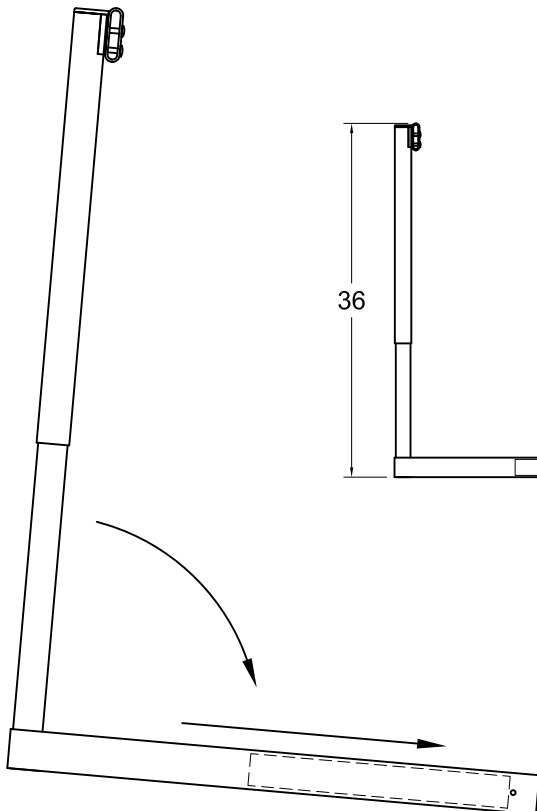

## 4060 - COLLEGIATE ALUMINUM HURDLE CUSTOMER INSTRUCTIONS

At the two lowest height settings, 30" and 33", tip the hurdle forward so that the leg weights slide to the front of the hurdle.

At the three highest height settings, 36", 39", and 42", tip the hurdle back so that the leg weights slide to the back of the hurdle.