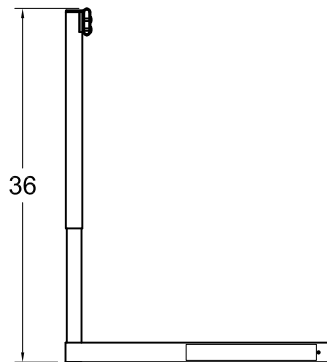

## 4060 - COLLEGIATE ALUMINUM HURDLE CUSTOMER INSTRUCTIONS

At the two lowest height settings, 30" and 33", tip the hurdle forward so that the leg weights slide to the front of the hurdle.

At the three highest height settings, 36", 39", and 42", tip the hurdle back so that the leg weights slide to the back of the hurdle.