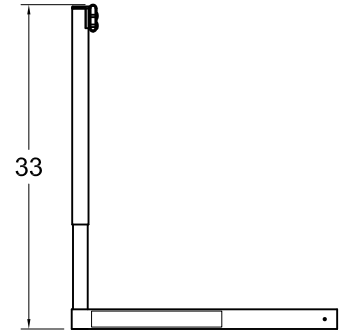

## 4060 - COLLEGIATE ALUMINUM HURDLE CUSTOMER INSTRUCTIONS

At the two lowest height settings, 30" and 33", tip the hurdle forward so that the leg weights slide to the front of the hurdle.

At the three highest height settings, 36", 39", and 42", tip the hurdle back so that the leg weights slide to the back of the hurdle.