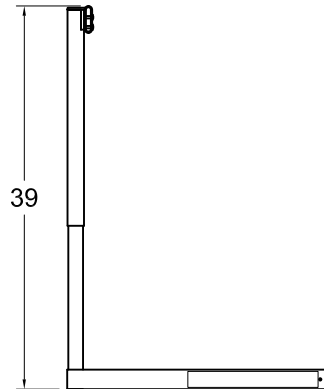

## 4060 - COLLEGIATE ALUMINUM HURDLE CUSTOMER INSTRUCTIONS

At the two lowest height settings, 30" and 33", tip the hurdle forward so that the leg weights slide to the front of the hurdle.

At the three highest height settings, 36", 39", and 42", tip the hurdle back so that the leg weights slide to the back of the hurdle.