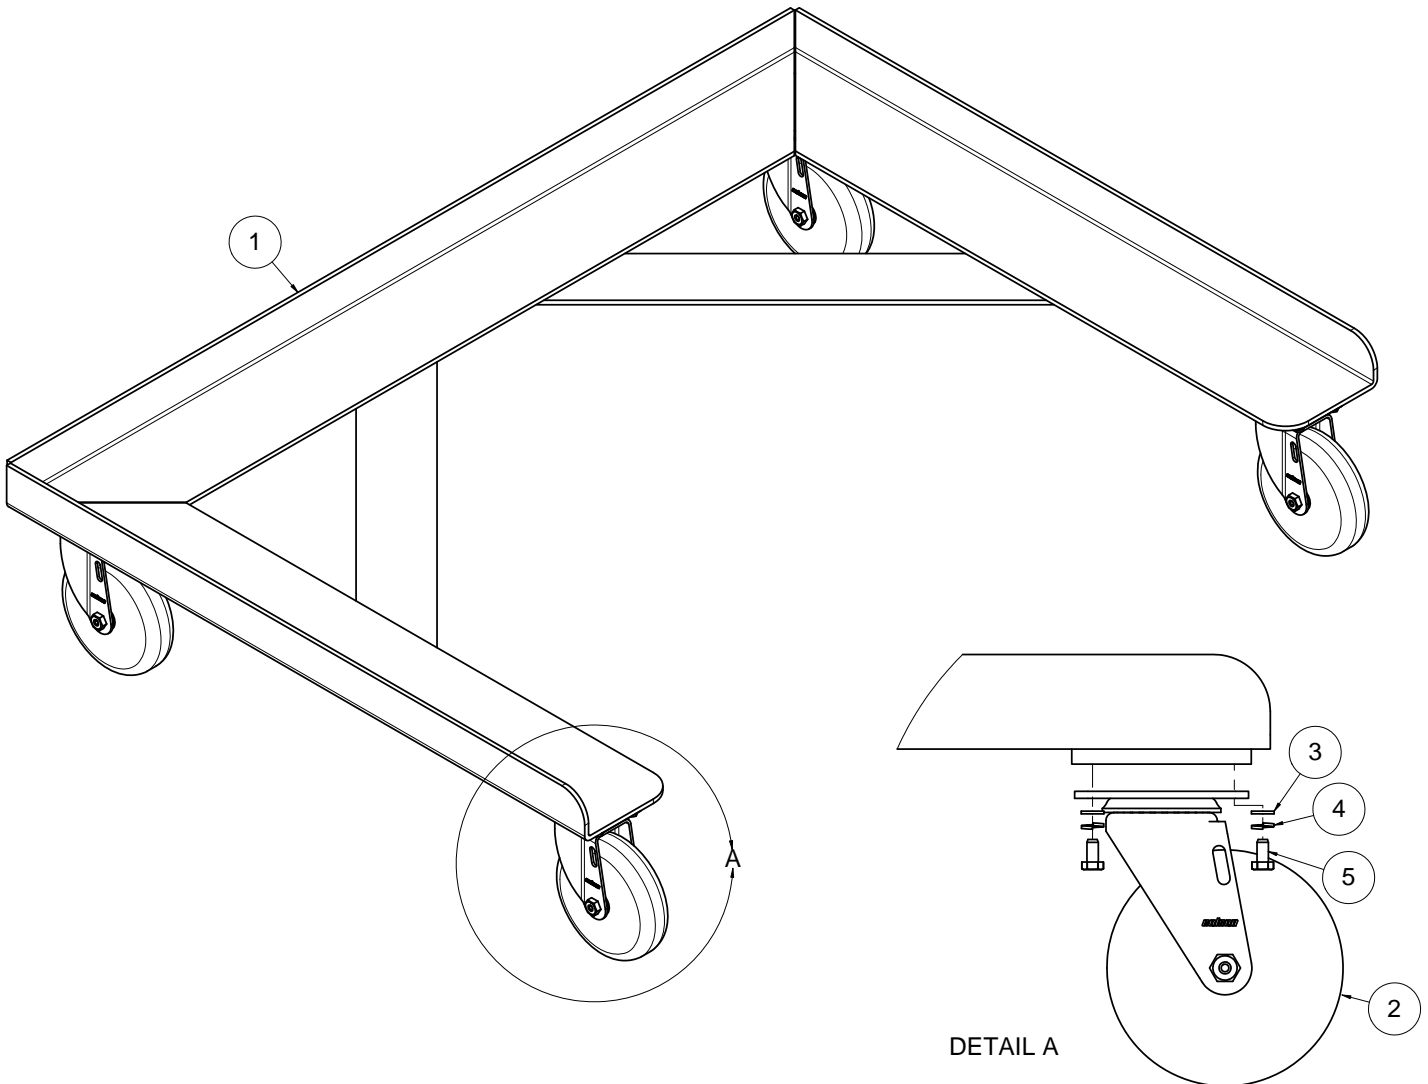

www.gillathletics.com
800-637-3090

4630 - HURDLE CART ASSEMBLY INSTRUCTIONS

Tools Needed:
1x Adjustable Wrench
1x Adult

	DESCRIPTION	QTY
1	Hurdle Flight Cart Weldment	1
2	Plate Mount Swivel Caster	4
3	M6 Flat Washer	16
4	M6 Lock Washer	16
5	M6 x 12mm Hex Bolt	16

Replacement Parts

Part #	Description
REPL46301	Replacement Wheel Kit includes one wheel and the HDWE to attach it