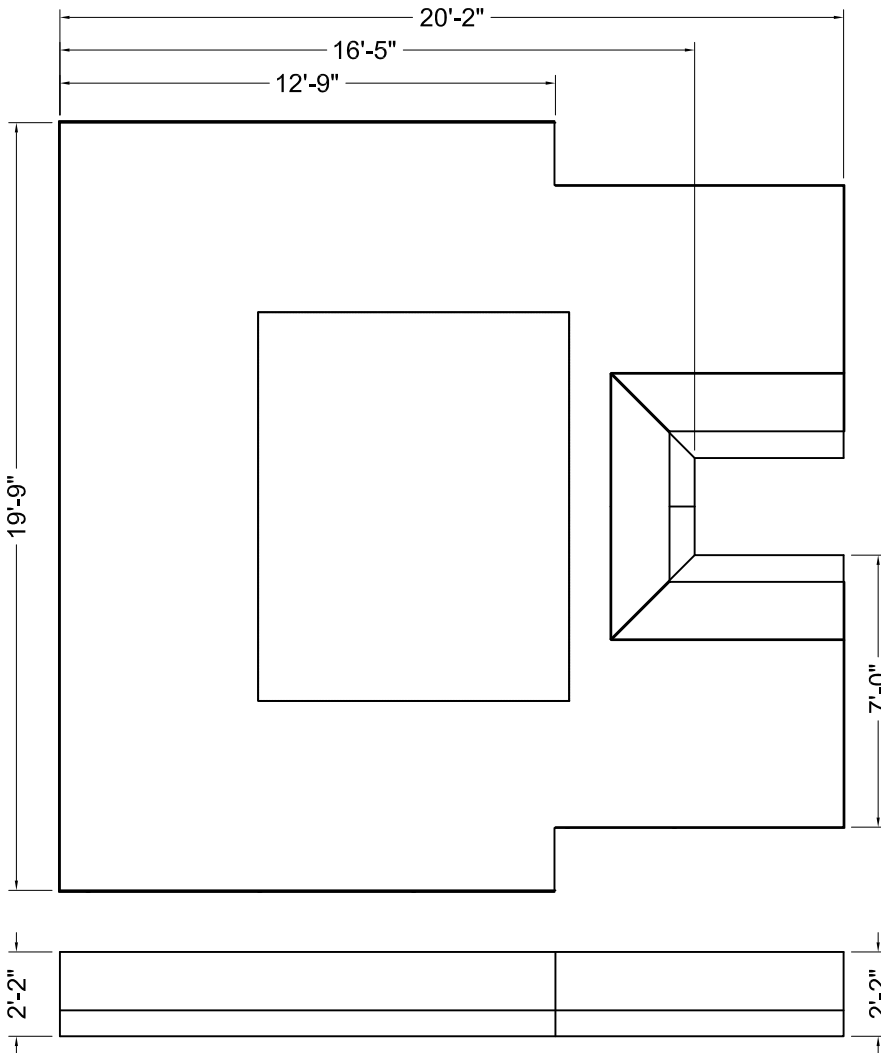

# 653 - ESSENTIALS POLE VAULT LANDING SYSTEM SPECIFICATION

This economical pole vault landing system meets all high school rules requirements; including the recommended preferred landing zone.

In place of a standard top pad, the Essentials Pole Vault Landing System employs a skirted mesh top that hold the units together for a snug fit.

## 653 - ESSENTIALS POLE VAULT LANDING SYSTEM SPECIFICATION

Top Cover & Velcro Straps not shown.

ITEM NO.	DESCRIPTION	SIZE	CASING #	FOAM #	QTY
1	Middle Base Section	79" x 153" x 26"	M653MB	M1953B	1
2	Outside Base Section	79" x 153" x 26"	M653OB	M1953B	2
3	Front Left Section	89" x 99" x 26"	M653LF	M1953LF	1
4	Front Right Section	89" x 99" x 26"	M653RF	M1953RF	1
5	Top Cover		M653TC		1
6	Velcro Base Strap	79" x 9"	M653VBS		1
7	Velcro Front Strap	53" x 9"	M653VFS		1
8	Aluminum Karabiner		N1003		25