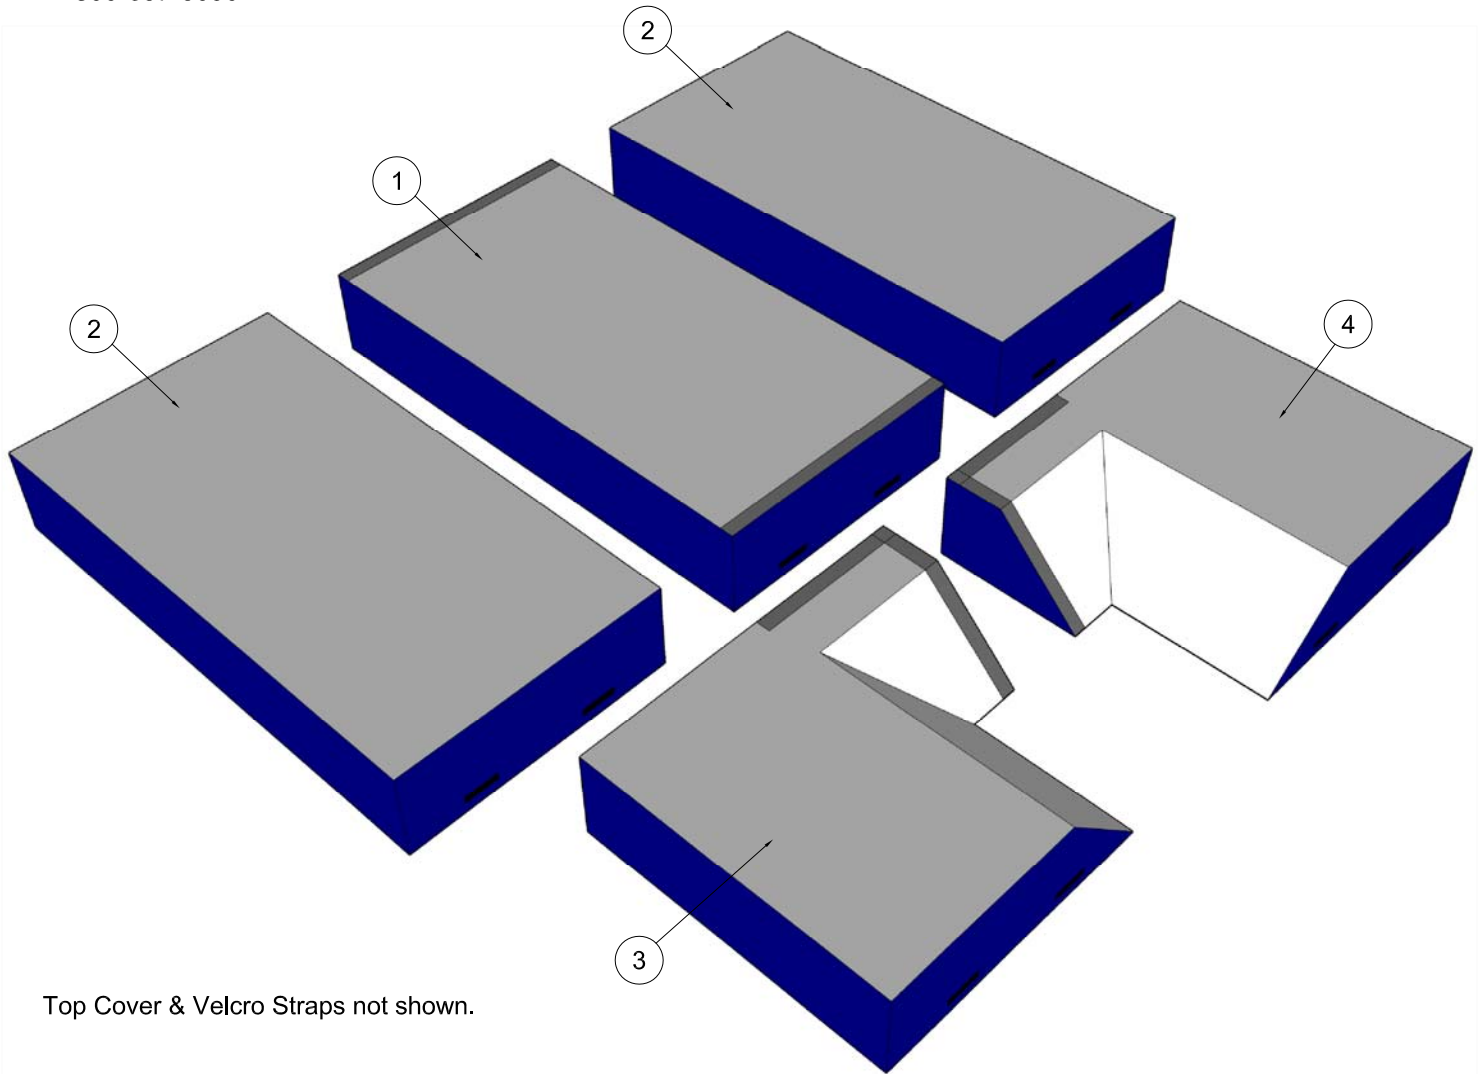

# 653 - ESSENTIALS POLE VAULT LANDING SYSTEM SPECIFICATION

This economical pole vault landing system meets all high school rules requirements; including the recommended preferred landing zone.

In place of a standard top pad, the Essentials Pole Vault Landing System employs a skirted mesh top that hold the units together for a snug fit.

## 653 - ESSENTIALS POLE VAULT LANDING SYSTEM SPECIFICATION

Top Cover & Velcro Straps not shown.

ITEM NO.	DESCRIPTION	SIZE	CASING #	FOAM #	QTY
1	Middle Base Section	79" x 153" x 26"	M653MB	M1953B	1
2	Outside Base Section	79" x 153" x 26"	M653OB	M1953B	2
3	Front Left Section	89" x 99" x 26"	M653LF	M1953LF	1
4	Front Right Section	89" x 99" x 26"	M653RF	M1953RF	1
5	Top Cover		M653TC		1
6	Velcro Base Strap	79" x 9"	M653VBS		1
7	Velcro Front Strap	53" x 9"	M653VFS		1
8	Aluminum Karabiner		N1003		25