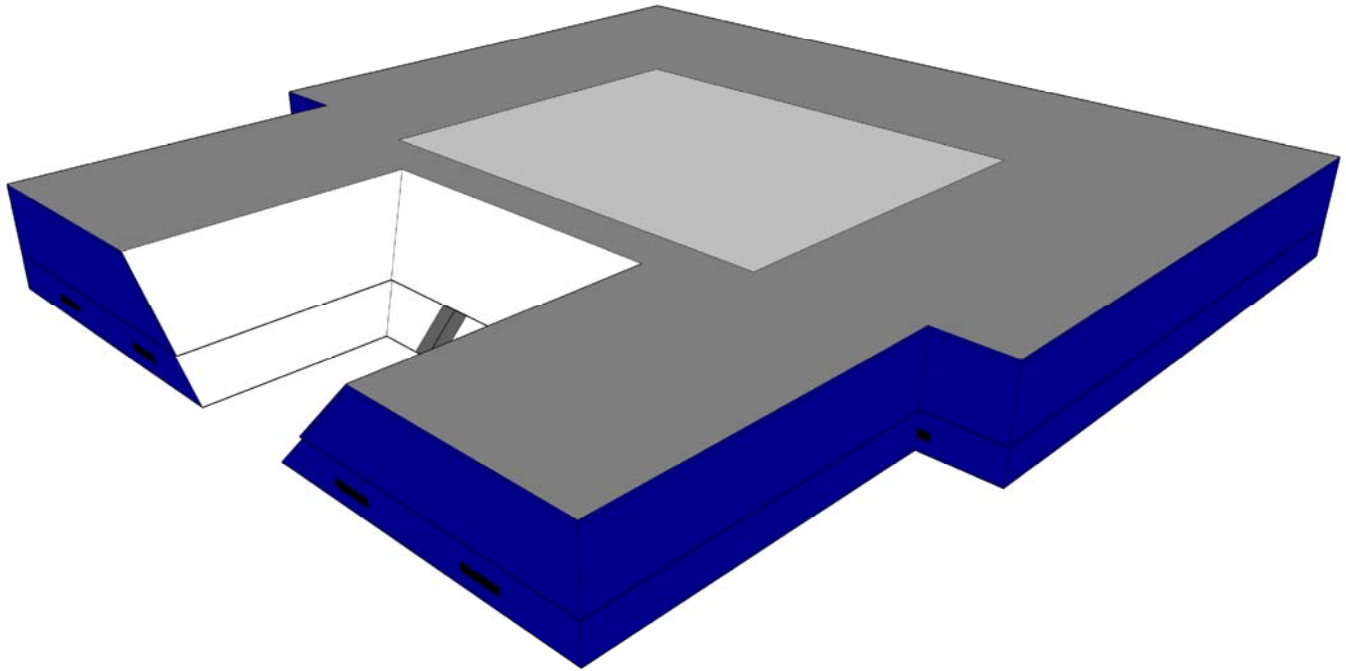

# 653 - ESSENTIALS POLE VAULT LANDING SYSTEM SPECIFICATION

This economical pole vault landing system meets all high school rules requirements; including the recommended preferred landing zone.

In place of a standard top pad, the Essentials Pole Vault Landing System employs a skirted mesh top that hold the units together for a snug fit.

## 653 - ESSENTIALS POLE VAULT LANDING SYSTEM SPECIFICATION

Top Cover & Velcro Straps not shown.

ITEM NO.	DESCRIPTION	SIZE	CASING #	FOAM #	QTY
1	Middle Base Section	79" x 153" x 26"	M653MB	M1953B	1
2	Outside Base Section	79" x 153" x 26"	M653OB	M1953B	2
3	Front Left Section	89" x 99" x 26"	M653LF	M1953LF	1
4	Front Right Section	89" x 99" x 26"	M653RF	M1953RF	1
5	Top Cover		M653TC		1
6	Velcro Base Strap	79" x 9"	M653VBS		1
7	Velcro Front Strap	53" x 9"	M653VFS		1
8	Aluminum Karabiner		N1003		25