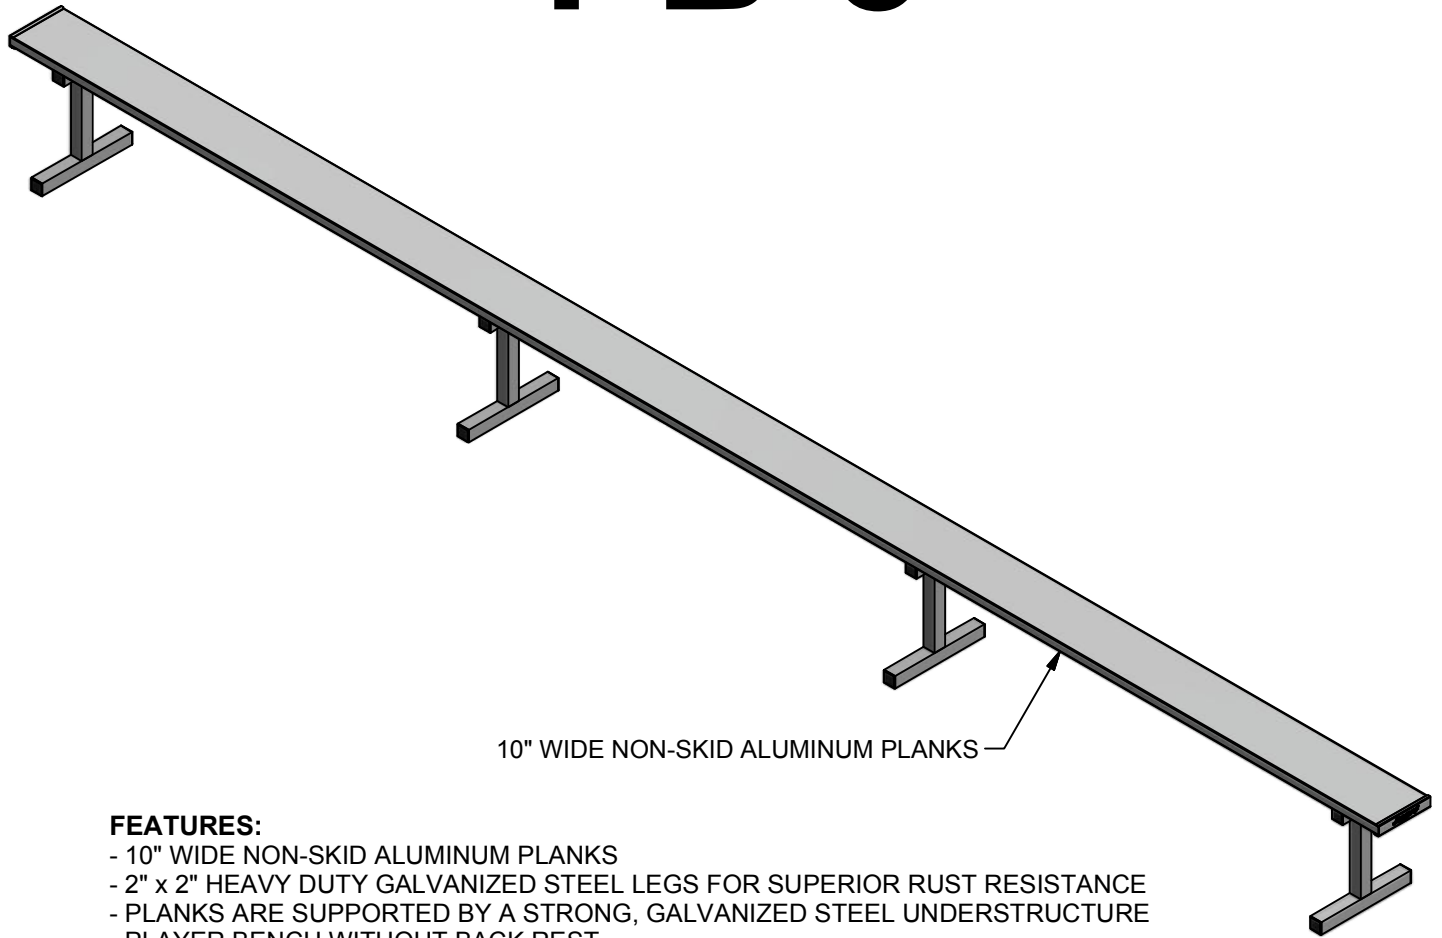

PB-5

10" WIDE NON-SKID ALUMINUM PLANKS

FEATURES:

- 10" WIDE NON-SKID ALUMINUM PLANKS
- 2" x 2" HEAVY DUTY GALVANIZED STEEL LEGS FOR SUPERIOR RUST RESISTANCE
- PLANKS ARE SUPPORTED BY A STRONG, GALVANIZED STEEL UNDERSTRUCTURE
- PLAYER BENCH WITHOUT BACK REST
- SEAT PLANK IS 19" FROM GROUND
- FLOOR PROTECTION KIT AVAILABLE FOR INDOOR USE