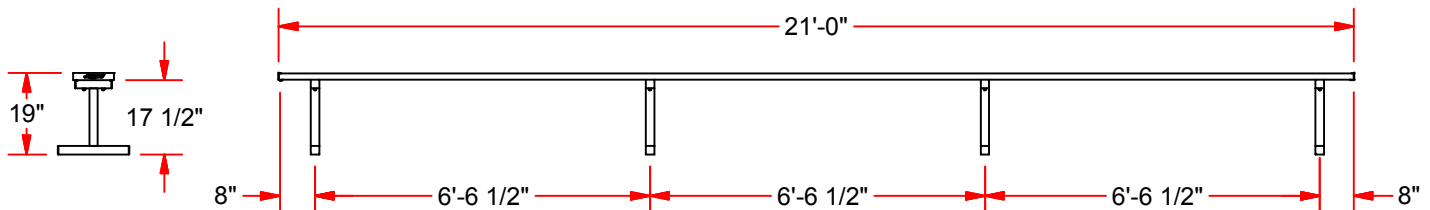

PB-5
21' PORTABLE PLAYERS BENCH
W/O BACK REST

PHONE:
800.243.0533 (TOLL FREE)
860.447.3001 (LOCAL)

FAX:
860.444.1779 (SALES)
860.440.0628 (ENG.)

www.jaypro.com INNOVATION, PERFORMANCE
AND COMMITMENT SINCE 1953

DRAWING NAME / PART NUMBER: PB-5	
DRAWN BY: Moune T.	ISSUE DATE: 8/22/2013
CHKD BY: WVB	CHK DATE: 2/3/2014
SHEET: 1 OF 1