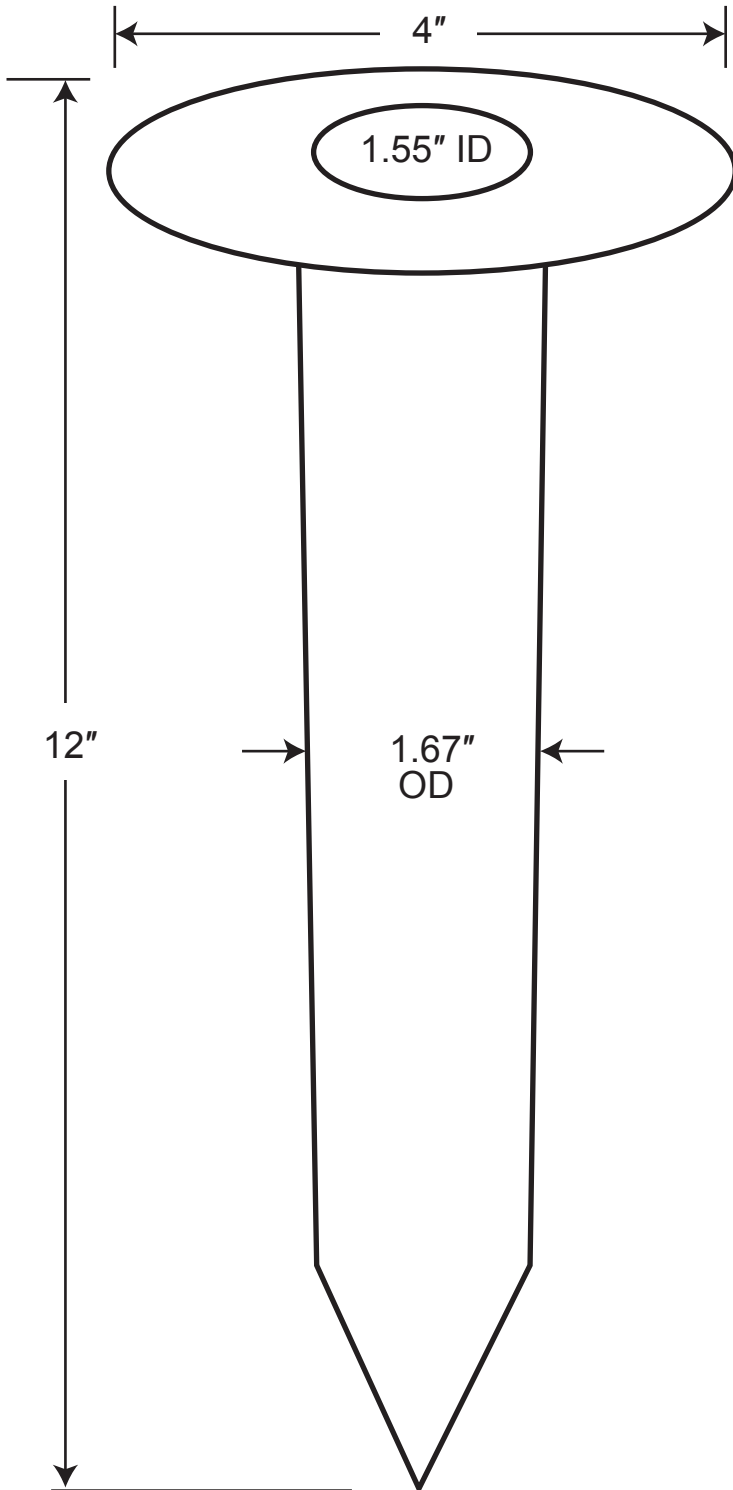

MarkSmart™

Ground Socket and Fence Pole Dimensions

12 inch Ground Socket

Fence Poles