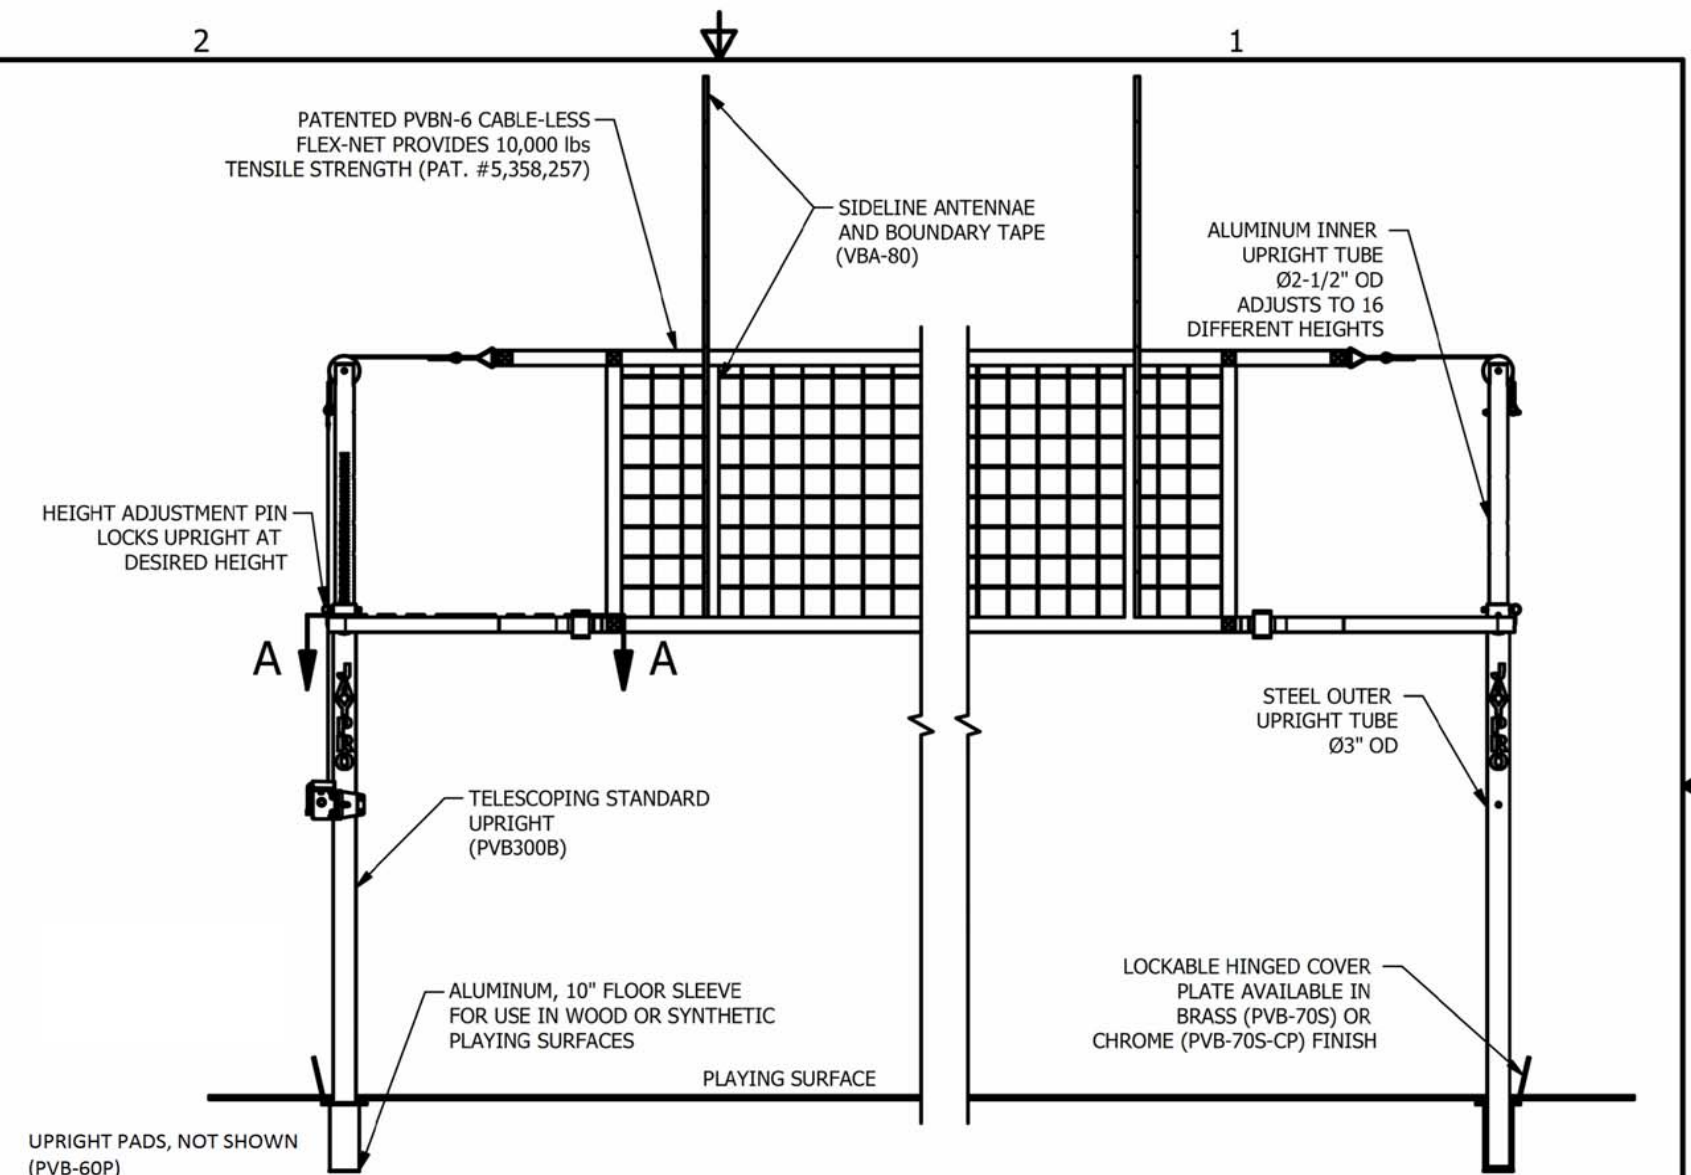

SECTION A-A

JAYPRO MODEL PVB-3000

“Classic Steel Collegiate Net System” **DELUXE 3” DIAMETER ALUMINUM HEIGHT ADJUSTABLE** **VOLLEYBALL SYSTEM**

System shall consist of two uprights and one winch and shall be supplied fully assembled. Uprights are intended to fit snugly into 3” ID x 10” deep rigid aluminum floor sleeves (model #: PVB-70S/PVB-70S-CP).

Two piece telescoping uprights shall provide 16 individual net height settings from 6’6” to 8’2” by means of an attached positive locking stop pin. No field assembly required upon receipt. Lower section of upright shall be constructed of 3” OD x 0.219” wall steel tube with a durable black finish. Upper section shall be constructed of 2-1/2” OD x 0.250” wall aluminum tube with 4” diameter pulley to accommodate the net tensioning straps. Anchor strap shall be adjustable and winch strap shall be long enough to readily adapt to varying sleeve installation widths.

Lower upright section shall have a molded composite foot to protect the finished floor during transportation, storage, and installation of standards.

Tensioning winch shall have an internal worm gear construction with an effective 10:1 turn ratio to eliminate snap-back and shall be completely enclosed with a welded steel cover. The winch shall be furnished with folding handle. Winch will have 1-1/2” wide high tensile strength (7700#) nylon strap with sewn snap buckle for complete cable-less design. Winch is located on outside of post for added player safety.