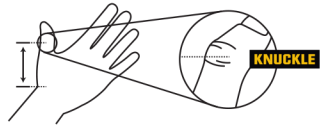

EVOSHIELD SIZING CHART

THUMB GUARD

To determine sizing, use the side panel to measure distance from base of hand to **knuckle** of thumb.

Sizing Chart

	GUARD SIZE	MEASURE
SMALL	4.5" x 3.25"	LESS THAN 3.25"
LARGE	4.5" x 4.5"	MORE THAN 3.25"

MEASURE LENGTH BETWEEN THUMB KNUCKLE AND BASE OF HAND