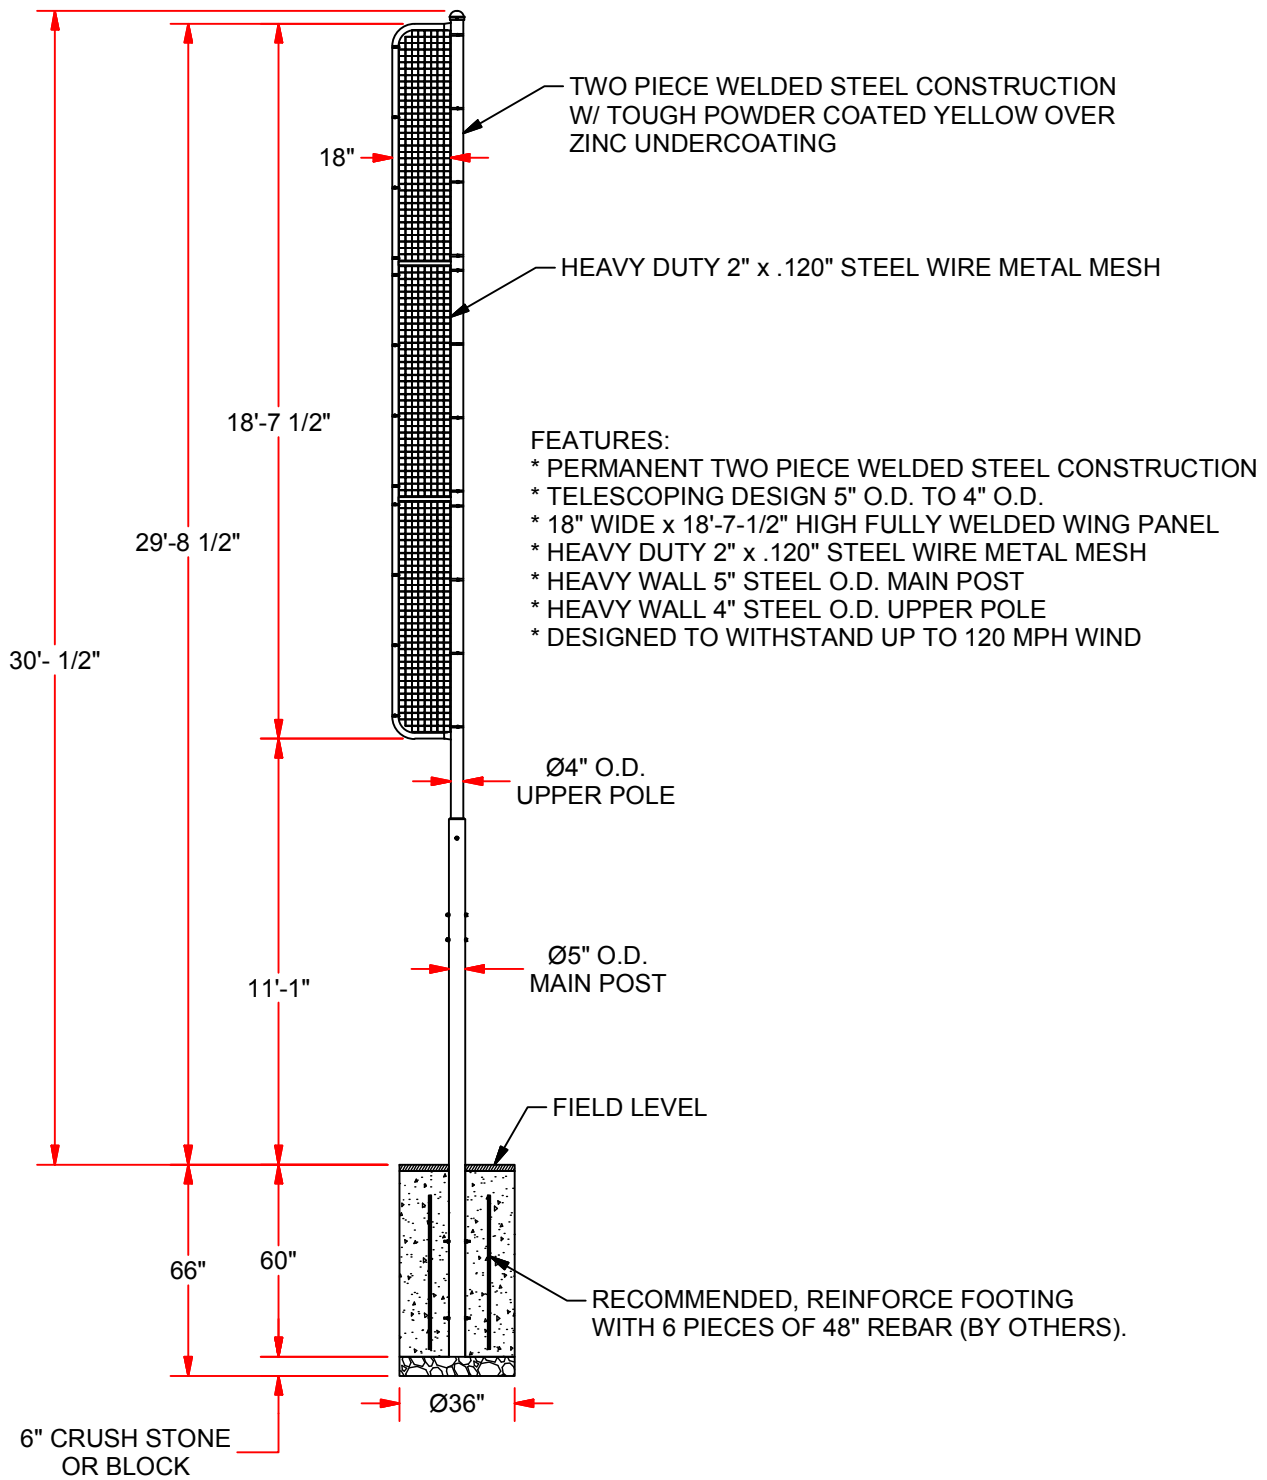

BBFP-30

30 FT PROFESSIONAL FOUL POLE

REV.	DESCRIPTION	DATE	BY
-	INITIAL RELEASE	8/27	Moone T.

COPYRIGHT 2006
JAYPRO SPORTS, LLC.
ALL RIGHTS RESERVED

BBFP-30
30 FT PROFESSIONAL FOUL POLE

THIS PRINT IS THE PROPERTY OF JAYPRO SPORTS, LLC.
AND MAY NOT BE REPRODUCED WITHOUT WRITTEN PERMISSION

DRAWING NAME / PART NUMBER: BBFP-30	
DRAWN BY: Moone T.	ISSUE DATE: 12/16/2011
CHK'D BY: WVB	CHK DATE: 8/27/2012
SHEET: 1 OF 1	REV: -