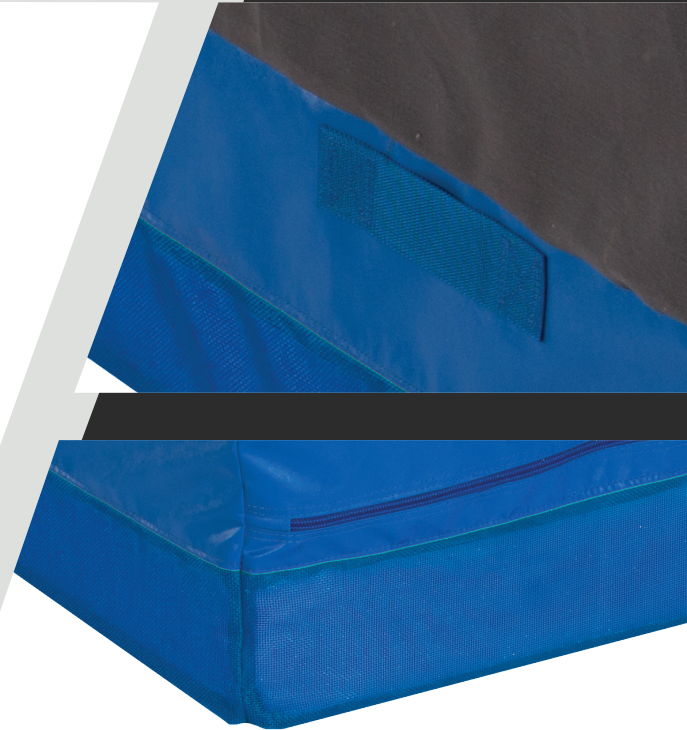

SOFT TOP PIT 5' x 10' x 24" (STPM51024)

ULTRA SOFT TOP

The Soft Top Pit Modules are ideal for creating an elevated landing surface or used as a supplemental landing mat with the ultra-soft top layer made of 18oz. brushed denim. The pits are filled with the standard pit module foam, and have a bottom mesh liner for air release.

SHIPPING & FLOOR INFORMATION

Product Dimensions: L-5' W-10' H-24"

Shipping Dimensions: L-5' W-10' H-24"

Weight: 118 lbs

Shipping Weight: 118 lbs

US LIST PRICE

USD: \$1575

USES AND BENEFITS

- Handles on each side make the mat easy to move around the gym.
- Can be used under beams, bars, or the end of a vault.
- Creates a comfortable and soft landing.
- Anti-slip bottom.
- Standard sizes are 5' x 10' x 24" and 6' x 12' x 24".
- Custom sizes are available.