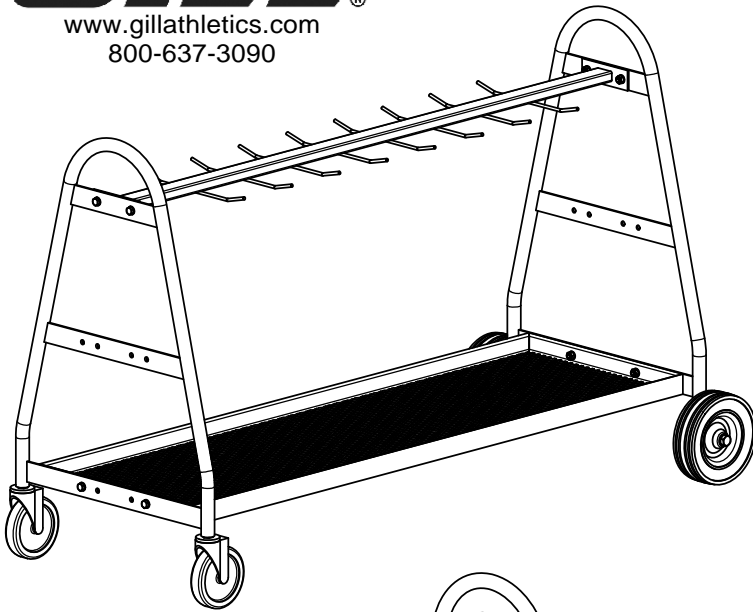

www.gillathletics.com
800-637-3090

IMPLEMENT CARTS INSTRUCTIONS

Tools Needed

- 2x People
- 2x 5/8" Wrenches
- 2x 15/16" Wrenches

Fasten shelves to A-Frames with one bolt, two washers, and a nut per connection.

- M10 x 25mm Hex Bolt
- M10 Flat Washer
- M10 Nylock Nut

Fasten wheels to the rear A-Frame with one bolt, three washers, a nut, and hub reducer per wheel.

- M16 x 120mm Hex Bolt
- M16 Flat Washer
- M16 Nylock Nut
- Hub Reducer
- Wheel Spacer
- Rubber Tread Wheel

Screw the swivel casters into the bottom of the front A-Frame.

www.gillathletics.com
800-637-3090

IMPLEMENT CARTS INSTRUCTIONS

9311 - Starting Block Transport Cart

Consists of:

1x 93111 - Implement Cart, A-Frames + HDWE