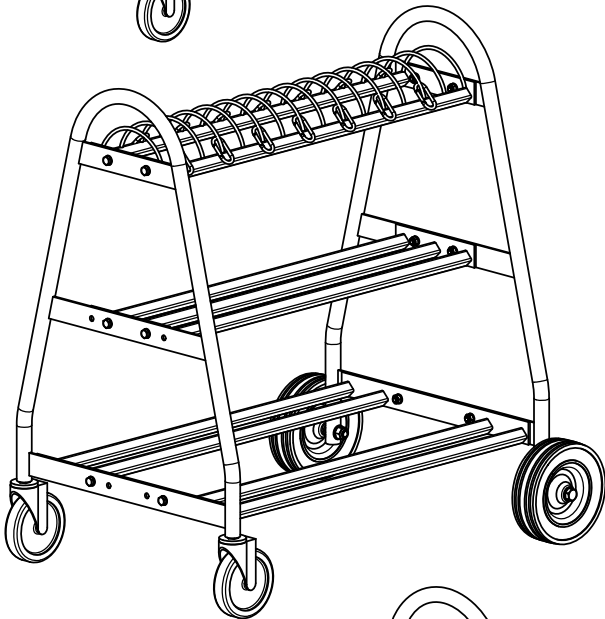

www.gillathletics.com
800-637-3090

IMPLEMENT CARTS INSTRUCTIONS

Tools Needed

- 2x People
- 2x 5/8" Wrenches
- 2x 15/16" Wrenches

Fasten shelves to A-Frames with one bolt, two washers, and a nut per connection.

- M10 x 25mm Hex Bolt
- M10 Flat Washer
- M10 Nylock Nut

Fasten wheels to the rear A-Frame with one bolt, three washers, a nut, and hub reducer per wheel.

- M16 x 120mm Hex Bolt
- M16 Flat Washer
- M16 Nylock Nut
- Hub Reducer
- Wheel Spacer
- Rubber Tread Wheel

Screw the swivel casters into the bottom of the front A-Frame.

www.gillathletics.com
800-637-3090

IMPLEMENT CARTS INSTRUCTIONS

9311 - Starting Block Transport Cart

Consists of:

1x 93111 - Implement Cart, A-Frames + HDWE

1x 93112 - Starting Block Cart, Top Bar + Bottom Shelf + HDWE

9312 - Combo Cart

Consists of:

1x 93111 - Implement Cart, A-Frames + HDWE

1x 93131 - Implement Cart, Shot Put Tray + HDWE

1x 93141 - Implement Cart, Discus Tray + HDWE