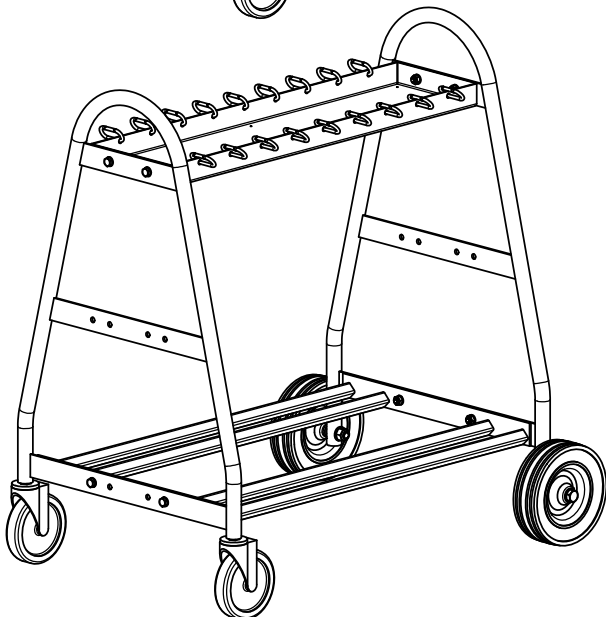

1x 93162 - Implement Cart, Hammer Bottom Tray + HDWE

9313 - Shot Put Cart

Consists of:

1x 93111 - Implement Cart, A-Frames + HDWE

2x 93131 - Implement Cart, Shot Put Tray + HDWE

1x 93132 - Implement Cart, Shot/Discus Bottom Tray + HDWE

www.gillathletics.com
800-637-3090

IMPLEMENT CARTS INSTRUCTIONS

9314 - Discus Cart

Consists of:

- 1x 93111 - Implement Cart, A-Frames + HDWE
- 2x 93141 - Implement Cart, Discus Tray + HDWE
- 1x 93132 - Implement Cart, Shot/Discus Bottom Tray + HDWE

9315 - Javelin Cart

Consists of:

- 1x 93111 - Implement Cart, A-Frames + HDWE
- 1x 93151 - Implement Cart, Javelin Shelves & Top Bar + HDWE

9316 - Hammer Cart

Consists of:

- 1x 93111 - Implement Cart, A-Frames + HDWE
- 1x 93161 - Implement Cart, Hammer Top Tray + HDWE
- 1x 93162 - Implement Cart, Hammer Bottom Tray + HDWE