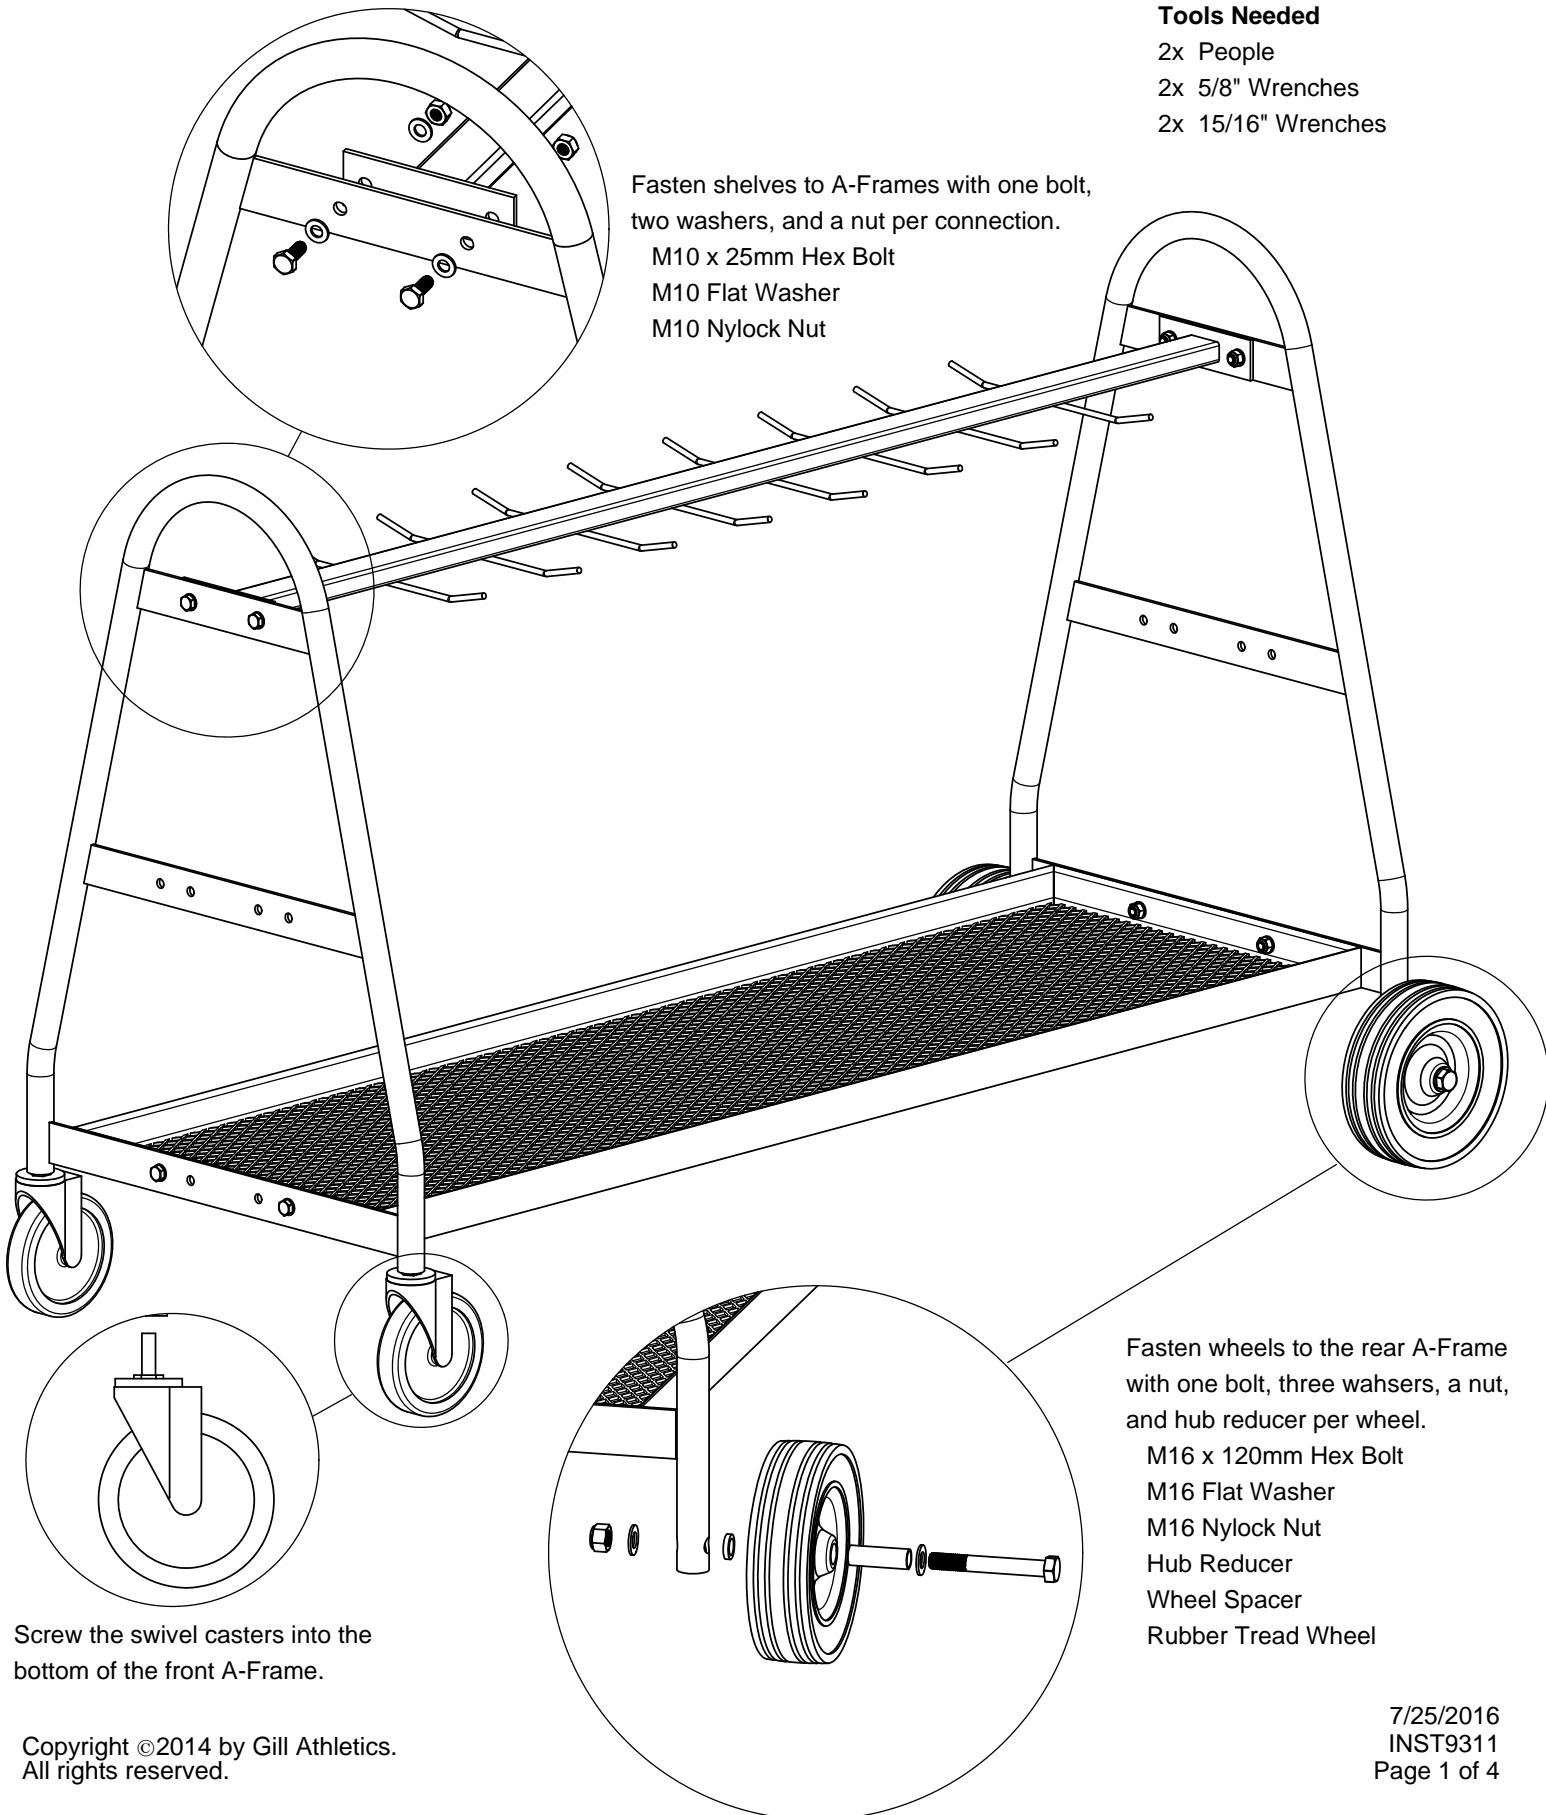

www.gillathletics.com
800-637-3090

IMPLEMENT CARTS INSTRUCTIONS

Tools Needed

- 2x People
- 2x 5/8" Wrenches
- 2x 15/16" Wrenches

Fasten shelves to A-Frames with one bolt, two washers, and a nut per connection.

- M10 x 25mm Hex Bolt
- M10 Flat Washer
- M10 Nylock Nut

Fasten wheels to the rear A-Frame with one bolt, three washers, a nut, and hub reducer per wheel.

- M16 x 120mm Hex Bolt
- M16 Flat Washer
- M16 Nylock Nut
- Hub Reducer
- Wheel Spacer
- Rubber Tread Wheel