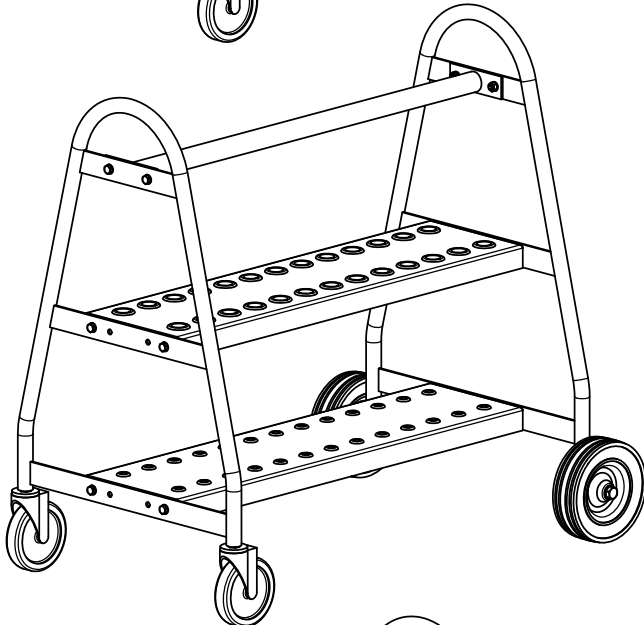

1x 93162 - Implement Cart, Hammer Bottom Tray + HDWE

9313 - Shot Put Cart

Consists of:

1x 93111 - Implement Cart, A-Frames + HDWE

2x 93131 - Implement Cart, Shot Put Tray + HDWE

1x 93132 - Implement Cart, Shot/Discus Bottom Tray + HDWE

www.gillathletics.com
800-637-3090

IMPLEMENT CARTS INSTRUCTIONS

9314 - Discus Cart

Consists of:

- 1x 93111 - Implement Cart, A-Frames + HDWE
- 2x 93141 - Implement Cart, Discus Tray + HDWE
- 1x 93132 - Implement Cart, Shot/Discus Bottom Tray + HDWE

9315 - Javelin Cart

Consists of:

- 1x 93111 - Implement Cart, A-Frames + HDWE
- 1x 93151 - Implement Cart, Javelin Shelves & Top Bar + HDWE

9316 - Hammer Cart

Consists of:

- 1x 93111 - Implement Cart, A-Frames + HDWE
- 1x 93161 - Implement Cart, Hammer Top Tray + HDWE
- 1x 93162 - Implement Cart, Hammer Bottom Tray + HDWE