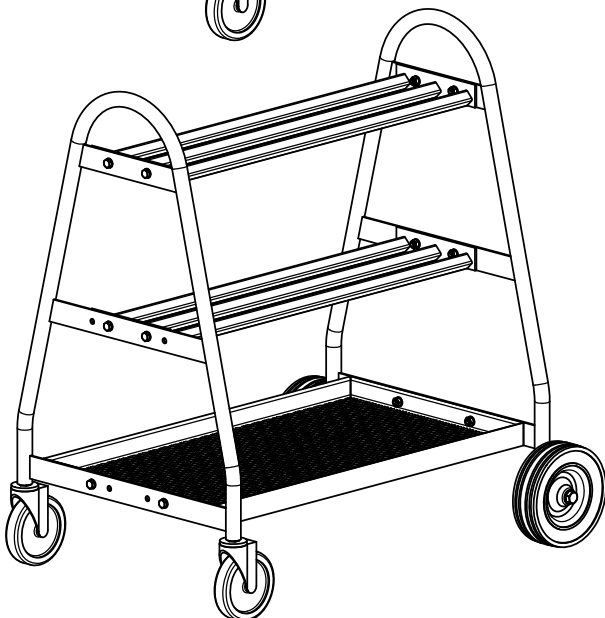

Screw the swivel casters into the bottom of the front A-Frame.

www.gillathletics.com
800-637-3090

IMPLEMENT CARTS INSTRUCTIONS

9311 - Starting Block Transport Cart

Consists of:

1x 93111 - Implement Cart, A-Frames + HDWE

1x 93112 - Starting Block Cart, Top Bar + Bottom Shelf + HDWE

9312 - Combo Cart

Consists of:

1x 93111 - Implement Cart, A-Frames + HDWE

1x 93131 - Implement Cart, Shot Put Tray + HDWE

1x 93141 - Implement Cart, Discus Tray + HDWE

1x 93162 - Implement Cart, Hammer Bottom Tray + HDWE

9313 - Shot Put Cart

Consists of:

1x 93111 - Implement Cart, A-Frames + HDWE

2x 93131 - Implement Cart, Shot Put Tray + HDWE

1x 93132 - Implement Cart, Shot/Discus Bottom Tray + HDWE