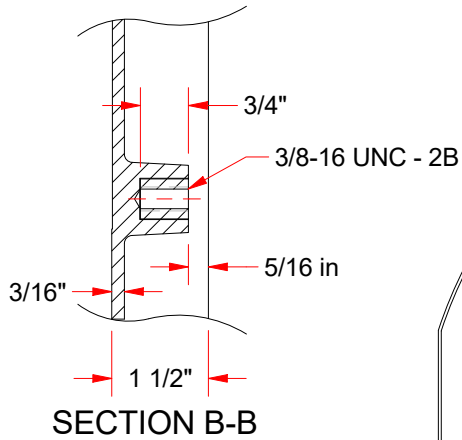

ALB-24BT

GOAL: BREAKAWAY OR FIXED (SPECIFY)
any front mount with 5' x 5" Pattern

MODEL: ALB-24BT AS SHOWN ABOVE
WITH GBA-342A GOAL

ALB-24BT

FAN SHAPED 36" x 54" CAST ALUMINUM
BACKBOARD WITH BORDER AND TARGET

Sheet 1 of 2

ALB-24BT

BACKBOARD: Official size Backboard shall be fan shaped 36" x 54" x 1-1/2".

Constructed of cast aluminum with a 1-1/2" flange and extruded members on the back surface for superior strength. Dual 3/8"-16 tapped board mounting points 3" c/c are molded in place for standard 35" x 20" mounting locations. Additional centrally located mounting points allow for 5" x 5" mounting to "goose-neck" style outdoor units. The ALB-24BT is painted white with official "orange" border and target on the face of the board. Board is ideal for indoor or outdoor use and is rust free.

GOAL MOUNTING: 4 bolt goal mounting pattern is 5" high x 5" wide.

WARRANTY: There is a lifetime warranty on all Jaypro Aluminum Backboards.

WEIGHT: 56 lbs.

OPTIONS: Goals: front mounted 5" x 5" mounting pattern.