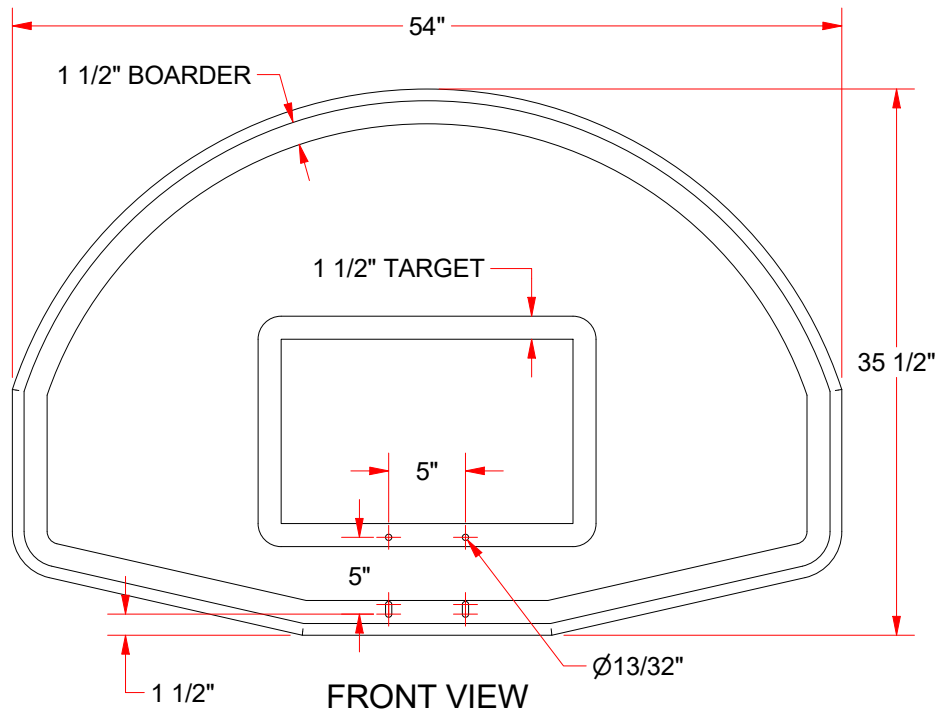

ALB-24BT

GOAL: BREAKAWAY OR FIXED (SPECIFY)
any front mount with 5' x 5" Pattern

MODEL: ALB-24BT AS SHOWN ABOVE
WITH GBA-342A GOAL

ALB-24BT

FAN SHAPED 36" x 54" CAST ALUMINUM
BACKBOARD WITH BORDER AND TARGET

Sheet 1 of 2

ALB-24BT

BACKBOARD: Official size Backboard shall be fan shaped 36" x 54" x 1-1/2".

Constructed of cast aluminum with a 1-1/2" flange and extruded members on the back surface for superior strength. Dual 3/8"-16 tapped board mounting points 3" c/c are molded in place for standard 35" x 20" mounting locations. Additional centrally located mounting points allow for 5" x 5" mounting to "goose-neck" style outdoor units. The ALB-24BT is painted white with official "orange" border and target on the face of the board. Board is ideal for indoor or outdoor use and is rust free.

GOAL MOUNTING: 4 bolt goal mounting pattern is 5" high x 5" wide.

WARRANTY: There is a lifetime warranty on all Jaypro Aluminum Backboards.

WEIGHT: 56 lbs.

OPTIONS: Goals: front mounted 5" x 5" mounting pattern.