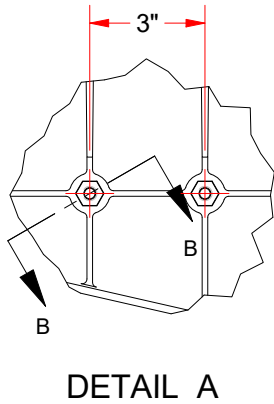

ALB-24BT

GOAL: BREAKAWAY OR FIXED (SPECIFY)
any front mount with 5' x 5" Pattern

MODEL: ALB-24BT AS SHOWN ABOVE
WITH GBA-342A GOAL

ALB-24BT

FAN SHAPED 36" x 54" CAST ALUMINUM
BACKBOARD WITH BORDER AND TARGET

Sheet 1 of 2

ALB-24BT

BACKBOARD: Official size Backboard shall be fan shaped 36" x 54" x 1-1/2".

Constructed of cast aluminum with a 1-1/2" flange and extruded members on the back surface for superior strength. Dual 3/8"-16 tapped board mounting points 3" c/c are molded in place for standard 35" x 20" mounting locations. Additional centrally located mounting points allow for 5" x 5" mounting to "goose-neck" style outdoor units. The ALB-24BT is painted white with official "orange" border and target on the face of the board. Board is ideal for indoor or outdoor use and is rust free.

GOAL MOUNTING: 4 bolt goal mounting pattern is 5" high x 5" wide.

WARRANTY: There is a lifetime warranty on all Jaypro Aluminum Backboards.

WEIGHT: 56 lbs.

OPTIONS: Goals: front mounted 5" x 5" mounting pattern.