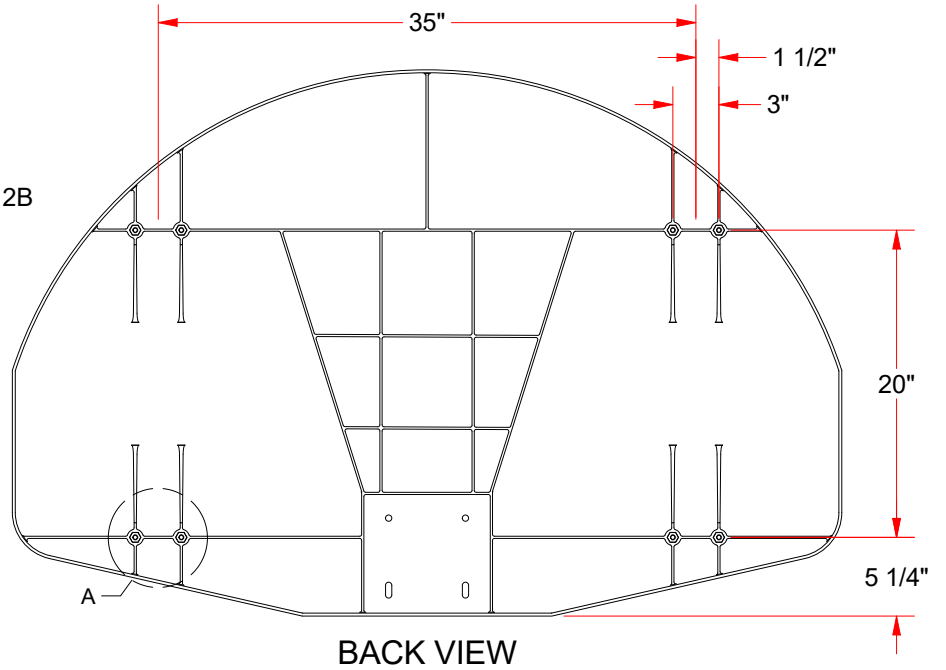

ALB-24BT

GOAL: BREAKAWAY OR FIXED (SPECIFY)
any front mount with 5' x 5" Pattern

MODEL: ALB-24BT AS SHOWN ABOVE
WITH GBA-342A GOAL

ALB-24BT

FAN SHAPED 36" x 54" CAST ALUMINUM
BACKBOARD WITH BORDER AND TARGET

Sheet 1 of 2

ALB-24BT

BACKBOARD: Official size Backboard shall be fan shaped 36" x 54" x 1-1/2".

Constructed of cast aluminum with a 1-1/2" flange and extruded members on the back surface for superior strength. Dual 3/8"-16 tapped board mounting points 3" c/c are molded in place for standard 35" x 20" mounting locations. Additional centrally located mounting points allow for 5" x 5" mounting to "goose-neck" style outdoor units. The ALB-24BT is painted white with official "orange" border and target on the face of the board. Board is ideal for indoor or outdoor use and is rust free.

GOAL MOUNTING: 4 bolt goal mounting pattern is 5" high x 5" wide.

WARRANTY: There is a lifetime warranty on all Jaypro Aluminum Backboards.

WEIGHT: 56 lbs.

OPTIONS: Goals: front mounted 5" x 5" mounting pattern.