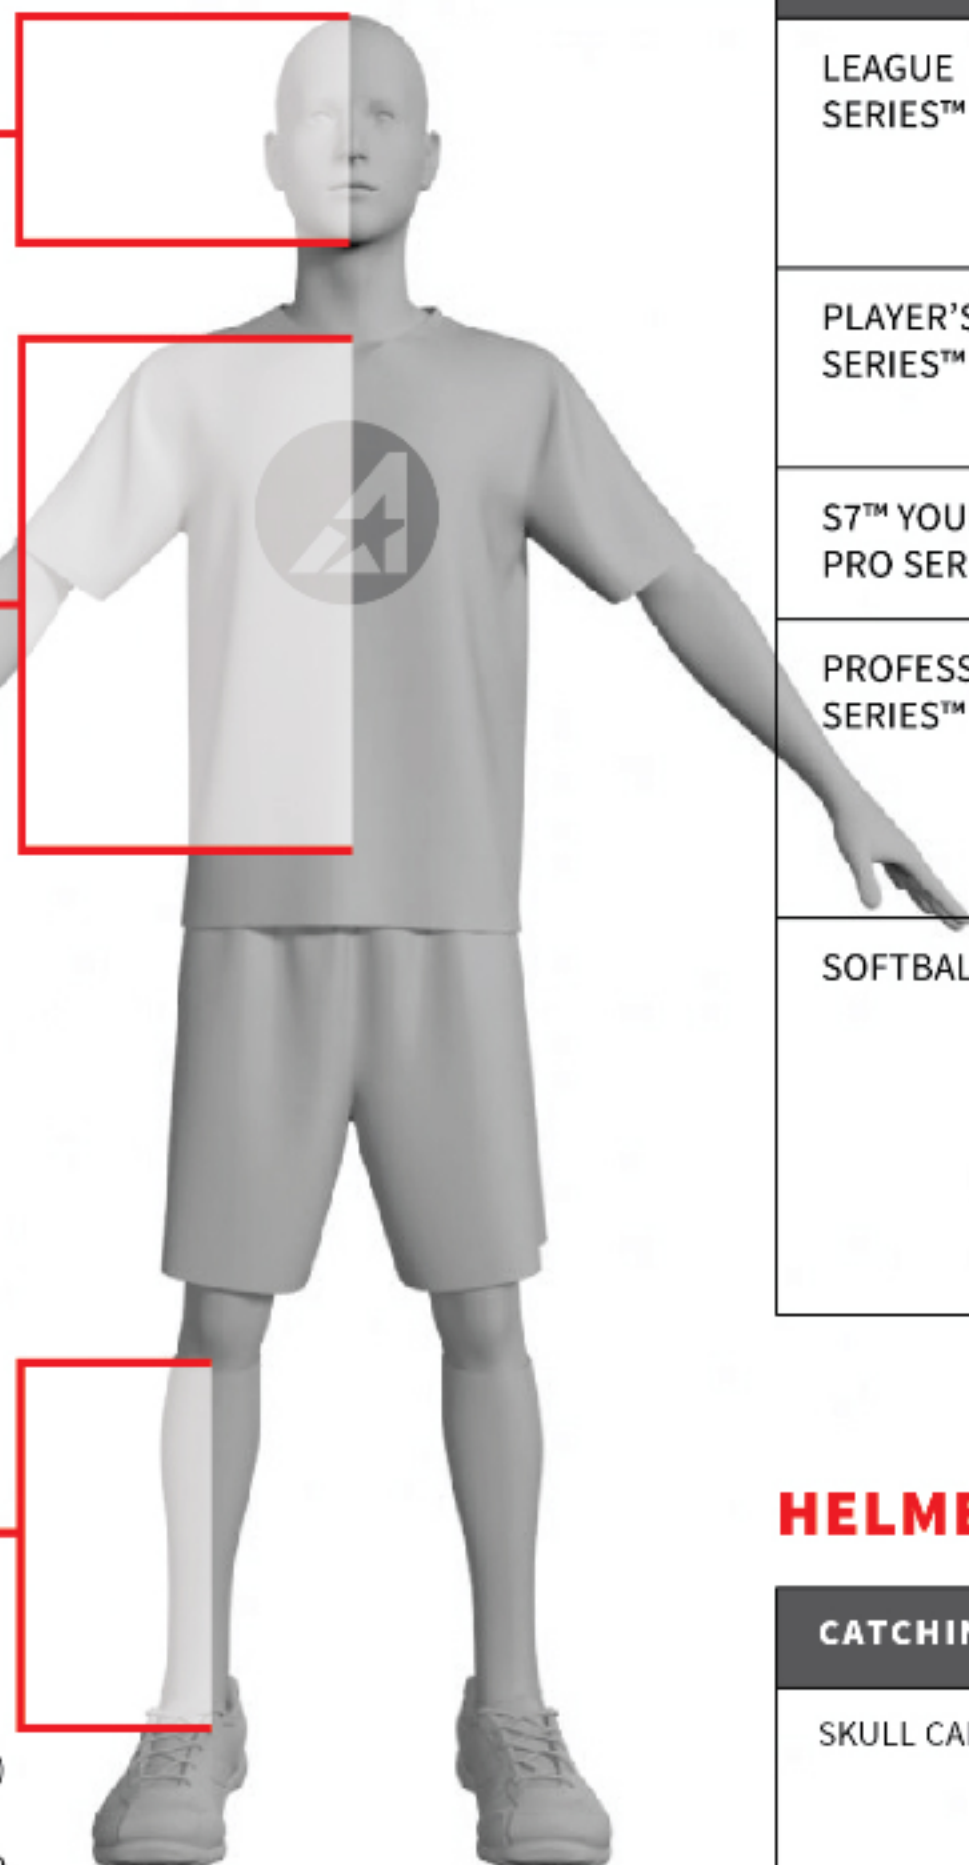

For the most accurate sizing, it is recommended to use the players hat size, found by measuring the circumference of the players head, and then using the chart to the right to figure out the recommend model / size.

CHEST PROTECTOR SIZING + FITTING

All-Star® chest protectors are measured from the top of the sternum to the players navel.

Depending on the model, All-Star® chest protectors are available in 9" (M+W) - 13" (W) - 13.5" (M) 14.5" (M+W) - 15.5" (M) and 16.5" (M) lengths. If the player measures in between chest protector lengths it is recommended to select the longer length.

The chest protector should fit high, with the throat guard over the base of the neck.

Because the DeltaFlex™ harness is adjustable in 4 different locations you can dial in a perfect fit.

LEG GUARD SIZING + FITTING

Best done while seated, measure from center of the players knee cap to the top of the players cleats.

Depending on the model, All-Star® leg guards are available in 10.5" (M+W) - 11.5" (W) - 13" (player series) - 13" (W) - 13.5" (M) 14.5" (M+W) - 15.5" (M) - 16.5" (M) and 17.5" (M) lengths. If the player measures in between leg guard sizes it is recommended to select the longer length.

Remember, for the best fit, please adjust both sides of the DeltaFlex™ harness on our Pro Series and System Seven™ leg guards. DeltaFlex™ harness should cradle the back of the calf muscle, lining up centered down the back of the calf.

CHEST PROTECTOR SIZING

SERIES	MODEL	AGE	LENGTH (inches)
LEAGUE SERIES™	CPTBALL	5 - 7	9
	CP79LS	7 - 9	13
	CP912LS	9 - 12	14
	CP1216LS	12 - 16	15.5
PLAYER'S SERIES™	CPCC79PS	7 - 9	13.5
	CPCC912PS	9 - 12	14.5
	CPCC1216PS	12 - 16	15.5
S7™ YOUNG PRO SERIES™	CPCC912S7X	9 - 12	14.5
	CPCC1216S7X	12 - 16	15.5
PROFESSIONAL SERIES™	CP25PRO	ADULT	15.5
	CP28PRO	ADULT	16.5
	CP30PRO	ADULT	16.5
	CP40PRO	ADULT	16.5
	CPCC40PRO	ADULT	16.5
SOFTBALL	CPW12.5FP	7 - 9	12.5
	CPW13.5FP	9 - 12	13
	CPW14.5FP	12+	14.5
	CPW13PS	9+	13
	CPW14.5PS	12+	14.5
	CPW13S7	9+	13
	CPW14.5S7	12+	14.5

LEG GUARD SIZING

SERIES	MODEL	AGE	LENGTH (inches)
LEAGUE SERIES™	LGTBALL	5 - 7	10.5
	LG79LS	7 - 9	11.5
	LG912LS	9 - 12	13
	LG1216LS	12 - 16	14.5
PLAYER'S SERIES™	LG79PS	7 - 9	11.5
	LG912PS	9 - 12	13
	LG1216PS	12 - 16	14.5
S7™ YOUNG PRO SERIES™	LG912S7	9 - 12	13.5
	LG1216S7	12 - 16	14.5
PROFESSIONAL SERIES™	LG21SPRO	ADULT	15.5
	LG21WPRO	ADULT	16.5
	LG23WPRO	ADULT	16.5
	LG30SPRO	ADULT	15.5
	LG30WPRO	ADULT	16.5
	LG40SPRO	ADULT	15.5
SOFTBALL	LG40WPRO	ADULT	16.5
	LG40XPRO	ADULT	17.5
	LGW11.5FP	7 - 9	11.5
SOFTBALL	LGW13FP	9+	13
	LGW13S7	9+	13
	LGW14.5S7	12+	14.5
	LGW14.5S7	12+	14.5

HELMET SIZING

CATCHING	MODEL	HAT SIZE
SKULL CAPS	CH800	6 7/8 | 7 | 7 1/8 7 1/4 | 7 3/8 7 1/2 | 7 5/8
	CH591	SM | MD | LG | XL
ADULT HOCKEY STYLE	MVP2300	7 - 7 3/4
	MVP2400	7 - 7 3/4
	MVP2500	7 - 7 3/4
	MVP4000	7 - 7 3/4
YOUTH HOCKEY STYLE	MVP1000	6 1/8 - 7 1/4
	MVP2300	6 1/4 - 7
	MVP2410	6 1/4 - 7
	MVP2510	6 1/4 - 7

BATTING	MODEL	HAT SIZE
ADULT & YOUTH ONE SIZE FITS ALL	BH3010	5 7/8 - 6 3/4
	BH3000	6 1/2 - 7 1/2
	BH3000TT	6 1/2 - 7 1/2
	BH3000M	6 1/2 - 7 1/2
	BH3000MTT	6 1/2 - 7 1/2
	BH3000FG	6 1/2 - 7 1/2
	BH610	6 3/8 - 7 1/2
SIZED	BH3500	SM: 6 5/8 - 6 3/4 MD: 6 7/8 - 7 1/8 LG: 7 1/4 - 7 3/8 XL: 7 1/2 - 7 5/8
	BH3500TT