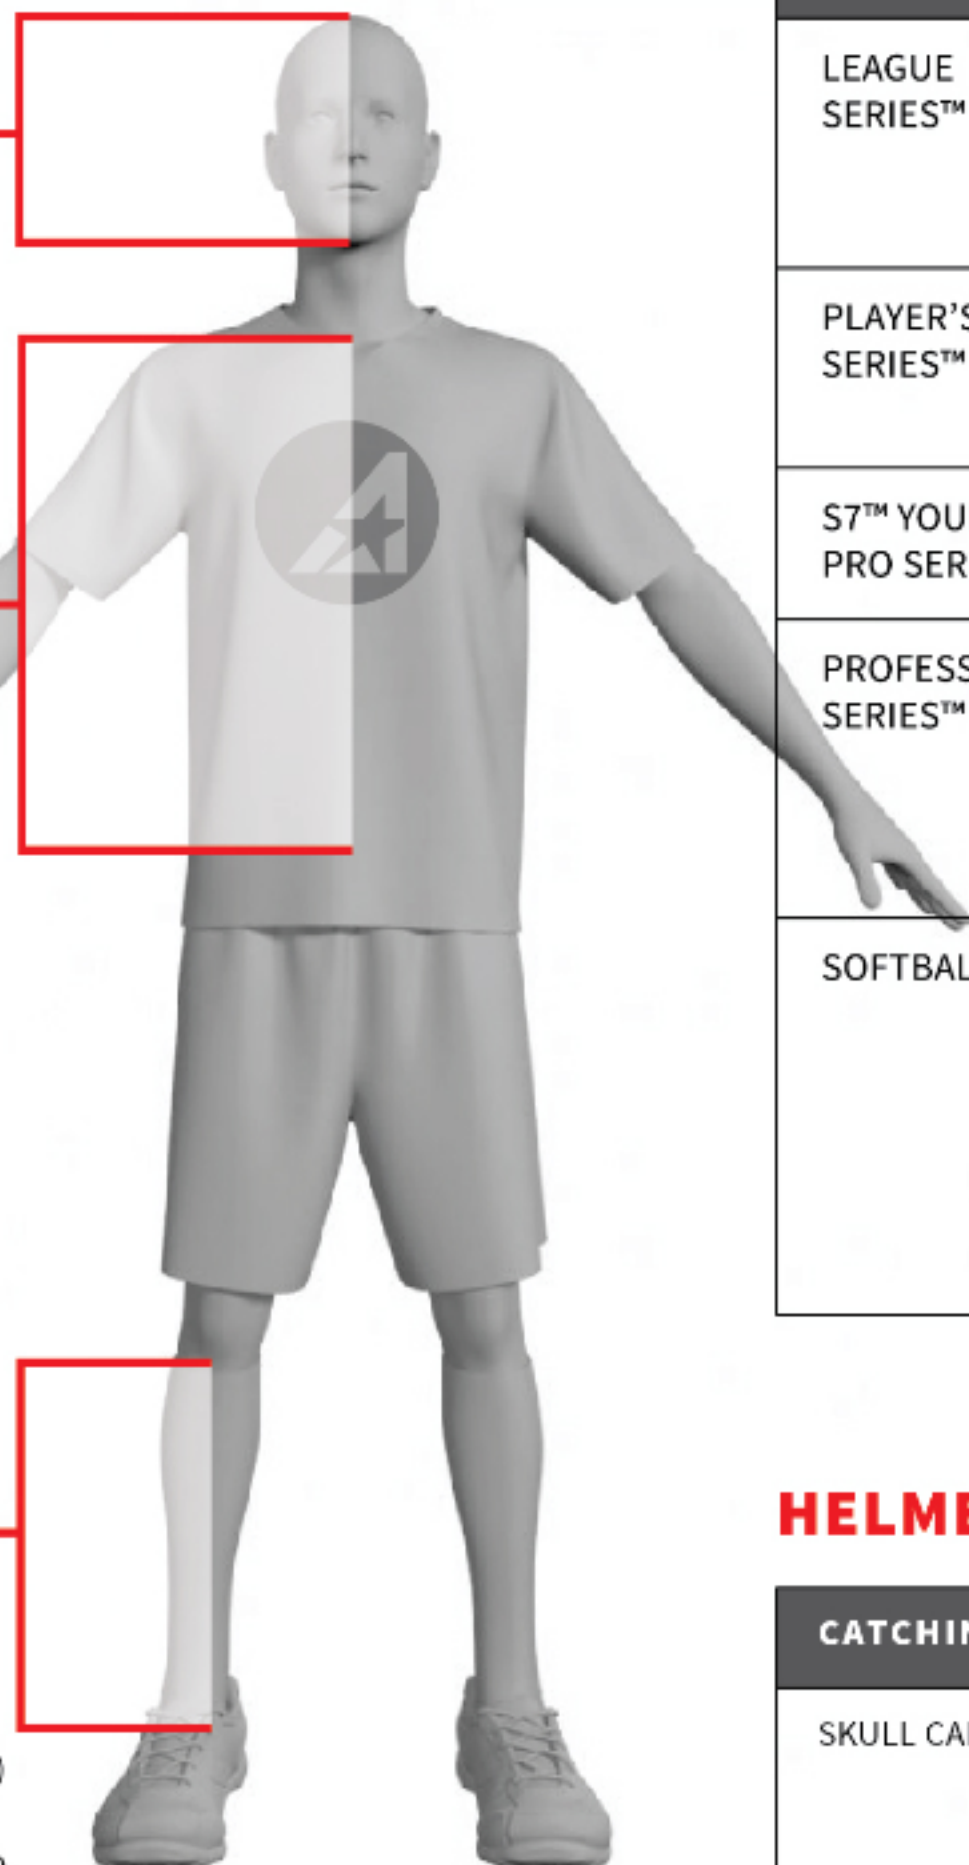

For the most accurate sizing, it is recommended to use the players hat size, found by measuring the circumference of the players head, and then using the chart to the right to figure out the recommend model / size.

CHEST PROTECTOR SIZING + FITTING

All-Star® chest protectors are measured from the top of the sternum to the players navel.

Depending on the model, All-Star® chest protectors are available in 9" (M+W) - 13" (W) - 13.5" (M) 14.5" (M+W) - 15.5" (M) and 16.5" (M) lengths. If the player measures in between chest protector lengths it is recommended to select the longer length.

The chest protector should fit high, with the throat guard over the base of the neck.

Because the DeltaFlex™ harness is adjustable in 4 different locations you can dial in a perfect fit.

LEG GUARD SIZING + FITTING

Best done while seated, measure from center of the players knee cap to the top of the players cleats.

Depending on the model, All-Star® leg guards are available in 10.5" (M+W) - 11.5" (W) - 13" (player series) - 13" (W) - 13.5" (M) 14.5" (M+W) - 15.5" (M) - 16.5" (M) and 17.5" (M) lengths. If the player measures in between leg guard sizes it is recommended to select the longer length.

Remember, for the best fit, please adjust both sides of the DeltaFlex™ harness on our Pro Series and System Seven™ leg guards. DeltaFlex™ harness should cradle the back of the calf muscle, lining up centered down the back of the calf.

CHEST PROTECTOR SIZING

SERIES	MODEL	AGE	LENGTH (inches)
LEAGUE SERIES™	CPTBALL	5 - 7	9
	CP79LS	7 - 9	13
	CP912LS	9 - 12	14
	CP1216LS	12 - 16	15.5
PLAYER'S SERIES™	CPCC79PS	7 - 9	13.5
	CPCC912PS	9 - 12	14.5
	CPCC1216PS	12 - 16	15.5
S7™ YOUNG PRO SERIES™	CPCC912S7X	9 - 12	14.5
	CPCC1216S7X	12 - 16	15.5
PROFESSIONAL SERIES™	CP25PRO	ADULT	15.5
	CP28PRO	ADULT	16.5
	CP30PRO	ADULT	16.5
	CP40PRO	ADULT	16.5
	CPCC40PRO	ADULT	16.5
SOFTBALL	CPW12.5FP	7 - 9	12.5
	CPW13.5FP	9 - 12	13
	CPW14.5FP	12+	14.5
	CPW13PS	9+	13
	CPW14.5PS	12+	14.5
	CPW13S7	9+	13
	CPW14.5S7	12+	14.5

LEG GUARD SIZING

SERIES	MODEL	AGE	LENGTH (inches)
LEAGUE SERIES™	LGTBALL	5 - 7	10.5
	LG79LS	7 - 9	11.5
	LG912LS	9 - 12	13
	LG1216LS	12 - 16	14.5
PLAYER'S SERIES™	LG79PS	7 - 9	11.5
	LG912PS	9 - 12	13
	LG1216PS	12 - 16	14.5
S7™ YOUNG PRO SERIES™	LG912S7	9 - 12	13.5
	LG1216S7	12 - 16	14.5
PROFESSIONAL SERIES™	LG21SPRO	ADULT	15.5
	LG21WPRO	ADULT	16.5
	LG23WPRO	ADULT	16.5
	LG30SPRO	ADULT	15.5
	LG30WPRO	ADULT	16.5
	LG40SPRO	ADULT	15.5
SOFTBALL	LG40WPRO	ADULT	16.5
	LG40XPRO	ADULT	17.5
	LGW11.5FP	7 - 9	11.5
SOFTBALL	LGW13FP	9+	13
	LGW13S7	9+	13
	LGW14.5S7	12+	14.5

HELMET SIZING

CATCHING	MODEL	HAT SIZE
SKULL CAPS	CH800	6 7/8 | 7 | 7 1/8 7 1/4 | 7 3/8 7 1/2 | 7 5/8
	CH591	SM | MD | LG | XL
ADULT HOCKEY STYLE	MVP2300	7 - 7 3/4
	MVP2400	7 - 7 3/4
	MVP2500	7 - 7 3/4
	MVP4000	7 - 7 3/4
YOUTH HOCKEY STYLE	MVP1000	6 1/8 - 7 1/4
	MVP2300	6 1/4 - 7
	MVP2410	6 1/4 - 7
	MVP2510	6 1/4 - 7

BATTING	MODEL	HAT SIZE
ADULT & YOUTH ONE SIZE FITS ALL	BH3010	5 7/8 - 6 3/4
	BH3000	6 1/2 - 7 1/2
	BH3000TT	6 1/2 - 7 1/2
	BH3000M	6 1/2 - 7 1/2
	BH3000MTT	6 1/2 - 7 1/2
	BH3000FG	6 1/2 - 7 1/2
	BH610	6 3/8 - 7 1/2
SIZED	BH3500	SM: 6 5/8 - 6 3/4 MD: 6 7/8 - 7 1/8 LG: 7 1/4 - 7 3/8 XL: 7 1/2 - 7 5/8
	BH3500TT