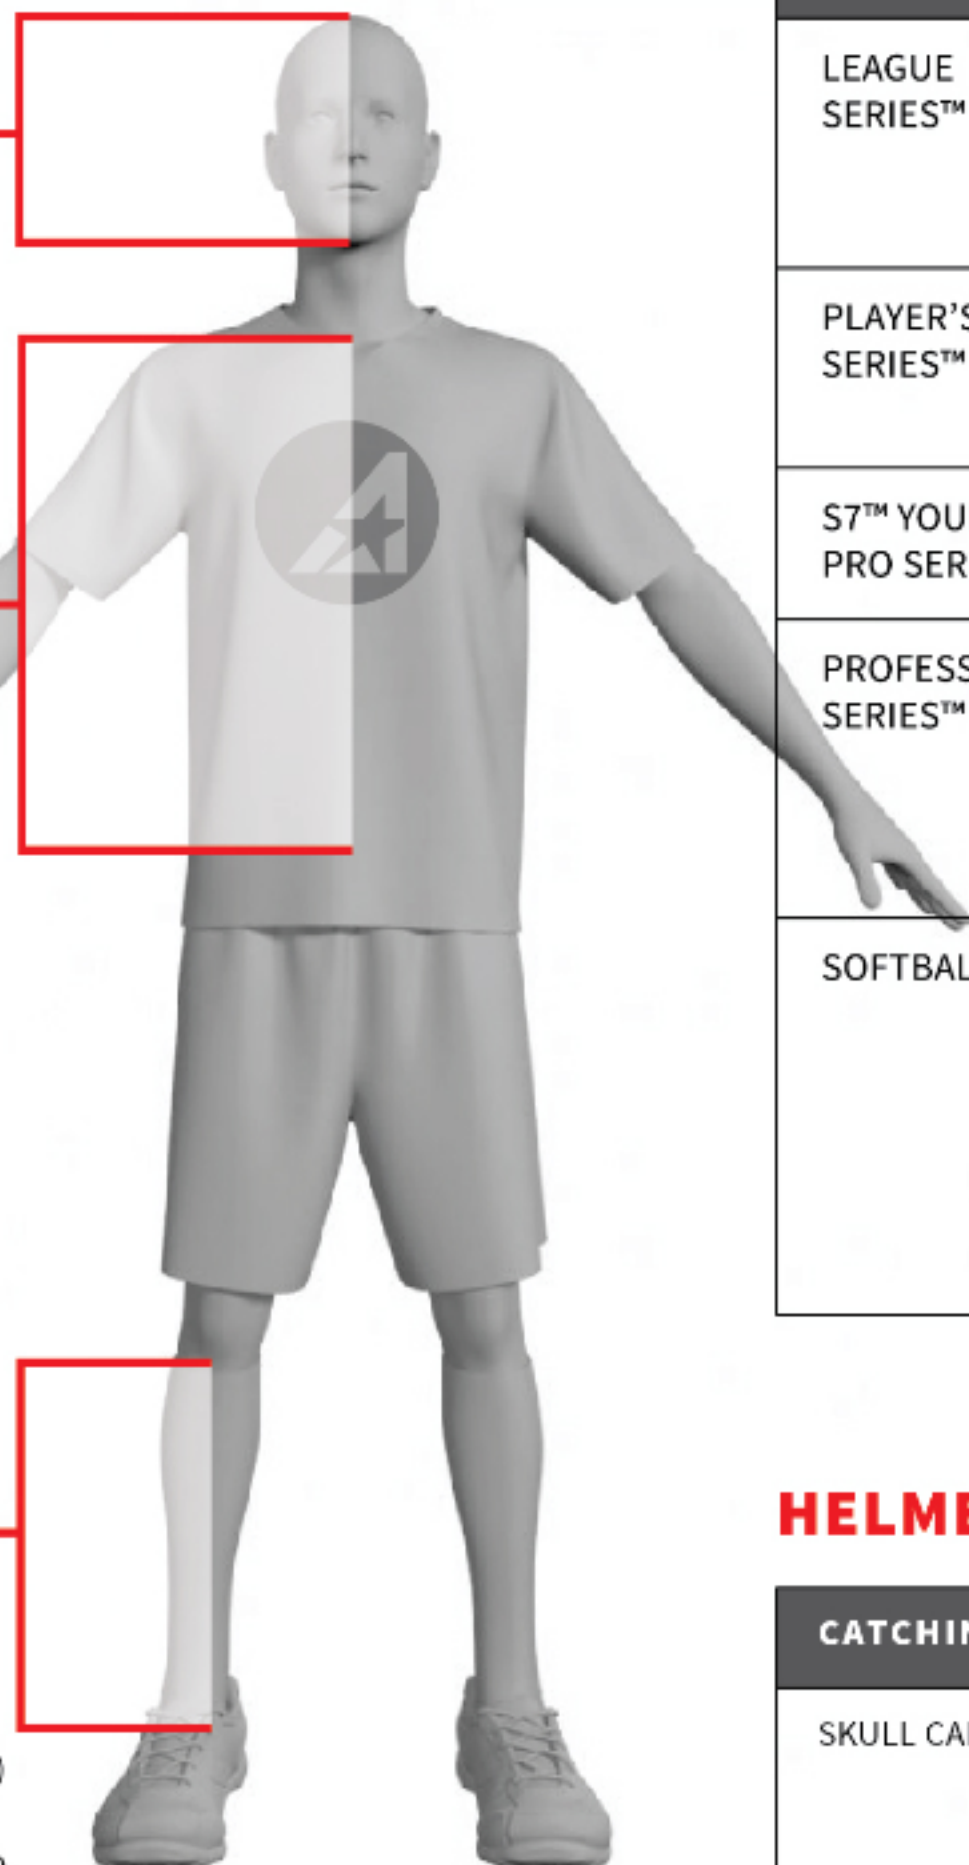

For the most accurate sizing, it is recommended to use the players hat size, found by measuring the circumference of the players head, and then using the chart to the right to figure out the recommend model / size.

CHEST PROTECTOR SIZING + FITTING

All-Star® chest protectors are measured from the top of the sternum to the players navel.

Depending on the model, All-Star® chest protectors are available in 9" (M+W) - 13" (W) - 13.5" (M) 14.5" (M+W) - 15.5" (M) and 16.5" (M) lengths. If the player measures in between chest protector lengths it is recommended to select the longer length.

The chest protector should fit high, with the throat guard over the base of the neck.

Because the DeltaFlex™ harness is adjustable in 4 different locations you can dial in a perfect fit.

LEG GUARD SIZING + FITTING

Best done while seated, measure from center of the players knee cap to the top of the players cleats.

Depending on the model, All-Star® leg guards are available in 10.5" (M+W) - 11.5" (W) - 13" (player series) - 13" (W) - 13.5" (M) 14.5" (M+W) - 15.5" (M) - 16.5" (M) and 17.5" (M) lengths. If the player measures in between leg guard sizes it is recommended to select the longer length.

Remember, for the best fit, please adjust both sides of the DeltaFlex™ harness on our Pro Series and System Seven™ leg guards. DeltaFlex™ harness should cradle the back of the calf muscle, lining up centered down the back of the calf.

CHEST PROTECTOR SIZING

SERIES	MODEL	AGE	LENGTH (inches)
LEAGUE SERIES™	CPTBALL	5 - 7	9
	CP79LS	7 - 9	13
	CP912LS	9 - 12	14
	CP1216LS	12 - 16	15.5
PLAYER'S SERIES™	CPCC79PS	7 - 9	13.5
	CPCC912PS	9 - 12	14.5
	CPCC1216PS	12 - 16	15.5
S7™ YOUNG PRO SERIES™	CPCC912S7X	9 - 12	14.5
	CPCC1216S7X	12 - 16	15.5
PROFESSIONAL SERIES™	CP25PRO	ADULT	15.5
	CP28PRO	ADULT	16.5
	CP30PRO	ADULT	16.5
	CP40PRO	ADULT	16.5
	CPCC40PRO	ADULT	16.5
SOFTBALL	CPW12.5FP	7 - 9	12.5
	CPW13.5FP	9 - 12	13
	CPW14.5FP	12+	14.5
	CPW13PS	9+	13
	CPW14.5PS	12+	14.5
	CPW13S7	9+	13
	CPW14.5S7	12+	14.5

LEG GUARD SIZING

SERIES	MODEL	AGE	LENGTH (inches)
LEAGUE SERIES™	LGTBALL	5 - 7	10.5
	LG79LS	7 - 9	11.5
	LG912LS	9 - 12	13
	LG1216LS	12 - 16	14.5
PLAYER'S SERIES™	LG79PS	7 - 9	11.5
	LG912PS	9 - 12	13
	LG1216PS	12 - 16	14.5
S7™ YOUNG PRO SERIES™	LG912S7	9 - 12	13.5
	LG1216S7	12 - 16	14.5
PROFESSIONAL SERIES™	LG21SPRO	ADULT	15.5
	LG21WPRO	ADULT	16.5
	LG23WPRO	ADULT	16.5
	LG30SPRO	ADULT	15.5
	LG30WPRO	ADULT	16.5
	LG40SPRO	ADULT	15.5
SOFTBALL	LG40WPRO	ADULT	16.5
	LG40XPRO	ADULT	17.5
	LGW11.5FP	7 - 9	11.5
	LGW13FP	9+	13
SOFTBALL	LGW13S7	9+	13
	LGW14.5S7	12+	14.5

HELMET SIZING

CATCHING	MODEL	HAT SIZE
SKULL CAPS	CH800	6 7/8 | 7 | 7 1/8 7 1/4 | 7 3/8 7 1/2 | 7 5/8
	CH591	SM | MD | LG | XL
ADULT HOCKEY STYLE	MVP2300	7 - 7 3/4
	MVP2400	7 - 7 3/4
	MVP2500	7 - 7 3/4
	MVP4000	7 - 7 3/4
YOUTH HOCKEY STYLE	MVP1000	6 1/8 - 7 1/4
	MVP2300	6 1/4 - 7
	MVP2410	6 1/4 - 7
	MVP2510	6 1/4 - 7

BATTING	MODEL	HAT SIZE
ADULT & YOUTH ONE SIZE FITS ALL	BH3010	5 7/8 - 6 3/4
	BH3000	6 1/2 - 7 1/2
	BH3000TT	6 1/2 - 7 1/2
	BH3000M	6 1/2 - 7 1/2
	BH3000MTT	6 1/2 - 7 1/2
	BH3000FG	6 1/2 - 7 1/2
	BH610	6 3/8 - 7 1/2
SIZED	BH3500	SM: 6 5/8 - 6 3/4 MD: 6 7/8 - 7 1/8 LG: 7 1/4 - 7 3/8 XL: 7 1/2 - 7 5/8
	BH3500TT