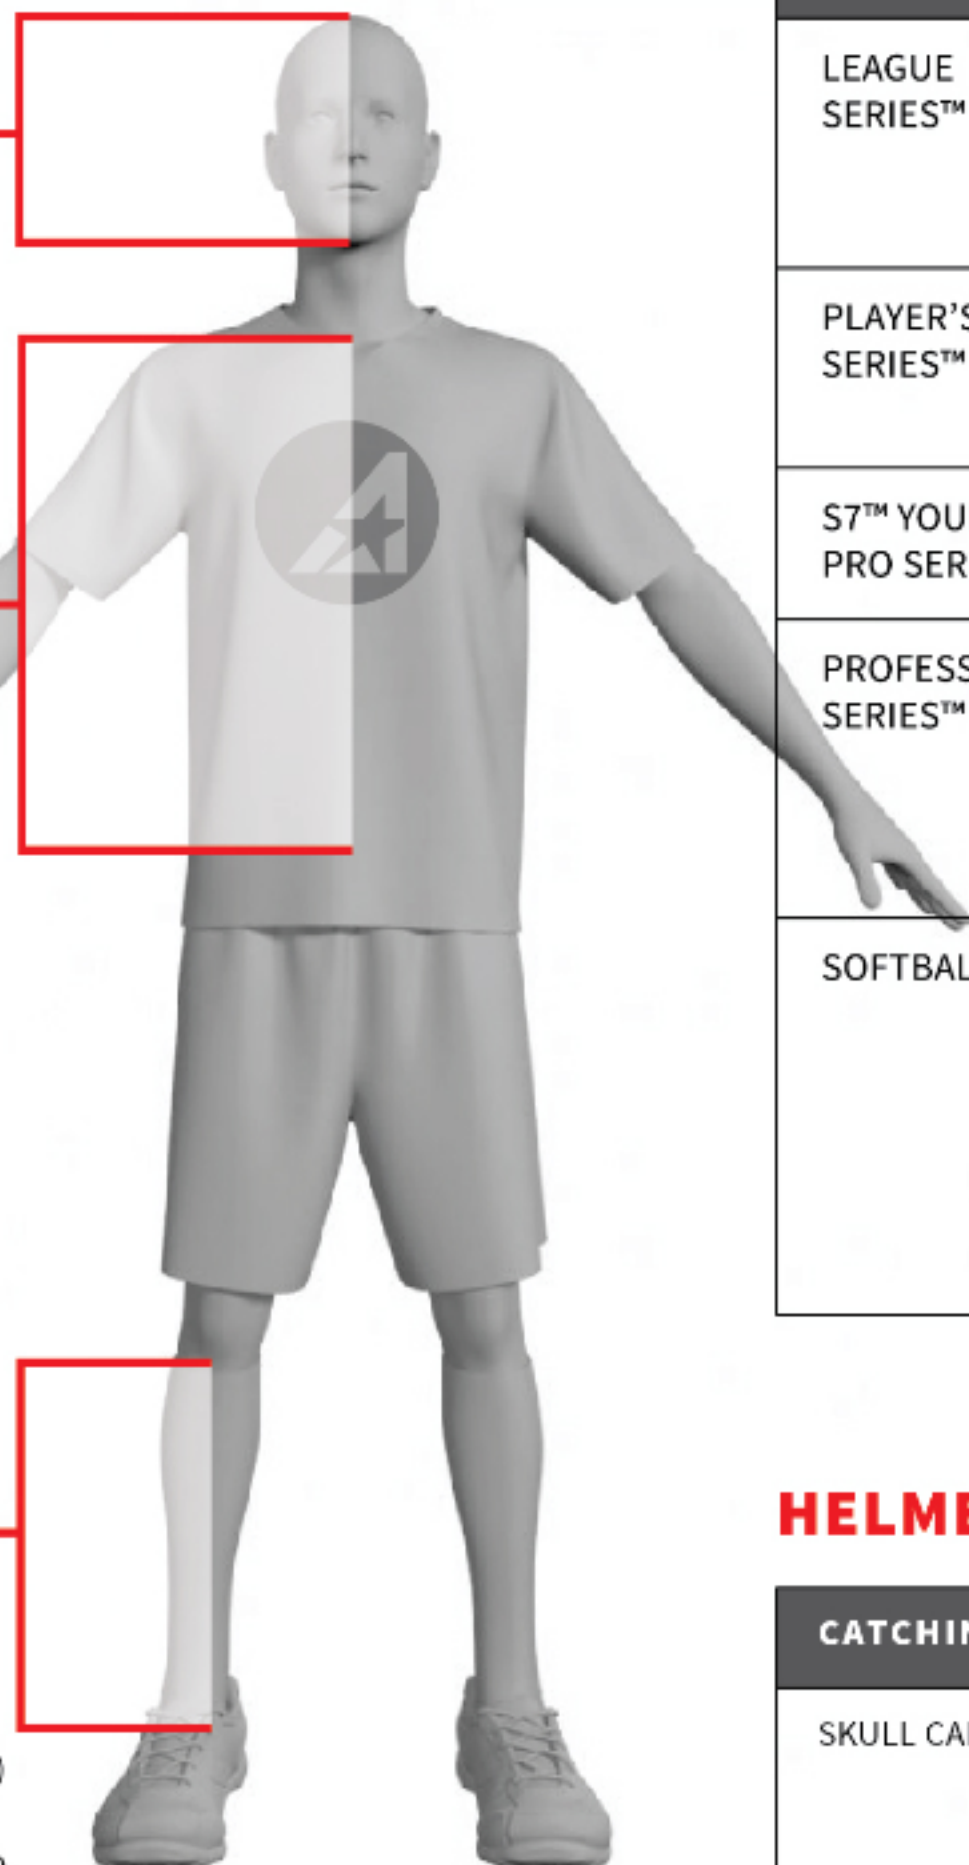

For the most accurate sizing, it is recommended to use the players hat size, found by measuring the circumference of the players head, and then using the chart to the right to figure out the recommend model / size.

CHEST PROTECTOR SIZING + FITTING

All-Star® chest protectors are measured from the top of the sternum to the players navel.

Depending on the model, All-Star® chest protectors are available in 9" (M+W) - 13" (W) - 13.5" (M) 14.5" (M+W) - 15.5" (M) and 16.5" (M) lengths. If the player measures in between chest protector lengths it is recommended to select the longer length.

The chest protector should fit high, with the throat guard over the base of the neck.

Because the DeltaFlex™ harness is adjustable in 4 different locations you can dial in a perfect fit.

LEG GUARD SIZING + FITTING

Best done while seated, measure from center of the players knee cap to the top of the players cleats.

Depending on the model, All-Star® leg guards are available in 10.5" (M+W) - 11.5" (W) - 13" (player series) - 13" (W) - 13.5" (M) 14.5" (M+W) - 15.5" (M) - 16.5" (M) and 17.5" (M) lengths. If the player measures in between leg guard sizes it is recommended to select the longer length.

Remember, for the best fit, please adjust both sides of the DeltaFlex™ harness on our Pro Series and System Seven™ leg guards. DeltaFlex™ harness should cradle the back of the calf muscle, lining up centered down the back of the calf.

CHEST PROTECTOR SIZING

SERIES	MODEL	AGE	LENGTH (inches)
LEAGUE SERIES™	CPTBALL	5 - 7	9
	CP79LS	7 - 9	13
	CP912LS	9 - 12	14
	CP1216LS	12 - 16	15.5
PLAYER'S SERIES™	CPCC79PS	7 - 9	13.5
	CPCC912PS	9 - 12	14.5
	CPCC1216PS	12 - 16	15.5
S7™ YOUNG PRO SERIES™	CPCC912S7X	9 - 12	14.5
	CPCC1216S7X	12 - 16	15.5
PROFESSIONAL SERIES™	CP25PRO	ADULT	15.5
	CP28PRO	ADULT	16.5
	CP30PRO	ADULT	16.5
	CP40PRO	ADULT	16.5
	CPCC40PRO	ADULT	16.5
SOFTBALL	CPW12.5FP	7 - 9	12.5
	CPW13.5FP	9 - 12	13
	CPW14.5FP	12+	14.5
	CPW13PS	9+	13
	CPW14.5PS	12+	14.5
	CPW13S7	9+	13
	CPW14.5S7	12+	14.5

LEG GUARD SIZING

SERIES	MODEL	AGE	LENGTH (inches)
LEAGUE SERIES™	LGTBALL	5 - 7	10
	LG79LS	7 - 9	11.5
	LG912LS	9 - 12	13
	LG1216LS	12 - 16	14.5
PLAYER'S SERIES™	LG79PS	7 - 9	11.5
	LG912PS	9 - 12	13
	LG1216PS	12 - 16	14.5
S7™ YOUNG PRO SERIES™	LG912S7	9 - 12	13.5
	LG1216S7	12 - 16	14.5
PROFESSIONAL SERIES™	LG21SPRO	ADULT	15.5
	LG21WPRO	ADULT	16.5
	LG23WPRO	ADULT	16.5
	LG30SPRO	ADULT	15.5
	LG30WPRO	ADULT	16.5
	LG40SPRO	ADULT	15.5
SOFTBALL	LG40WPRO	ADULT	16.5
	LG40XPRO	ADULT	17.5
	LGW11.5FP	7 - 9	11.5
	LGW13FP	9+	13
SOFTBALL	LGW13S7	9+	13
	LGW14.5FP	12+	14.5

HELMET SIZING

CATCHING	MODEL	HAT SIZE
SKULL CAPS	CH800	6 7/8 | 7 | 7 1/8 7 1/4 | 7 3/8 7 1/2 | 7 5/8
	CH591	SM | MD | LG | XL
ADULT HOCKEY STYLE	MVP2300	7 - 7 3/4
	MVP2400	7 - 7 3/4
	MVP2500	7 - 7 3/4
	MVP4000	7 - 7 3/4
YOUTH HOCKEY STYLE	MVP1000	6 1/8 - 7 1/4
	MVP2300	6 1/4 - 7
	MVP2410	6 1/4 - 7
	MVP2510	6 1/4 - 7

BATTING	MODEL	HAT SIZE	
ADULT & YOUTH ONE SIZE FITS ALL	BH3010	5 7/8 - 6 3/4	
	BH3000	6 1/2 - 7 1/2	
	BH3000TT	6 1/2 - 7 1/2	
	BH3000M	6 1/2 - 7 1/2	
	BH3000MTT	6 1/2 - 7 1/2	
	BH3000FG	6 1/2 - 7 1/2	
BATTING	BH610	6 3/8 - 7 1/2	
	SIZED	BH3500 BH3500TT	SM: 6 5/8 - 6 3/4
MD: 6 7/8 - 7 1/8			
LG: 7 1/4 - 7 3/8			
XL: 7 1/2 - 7 5/8