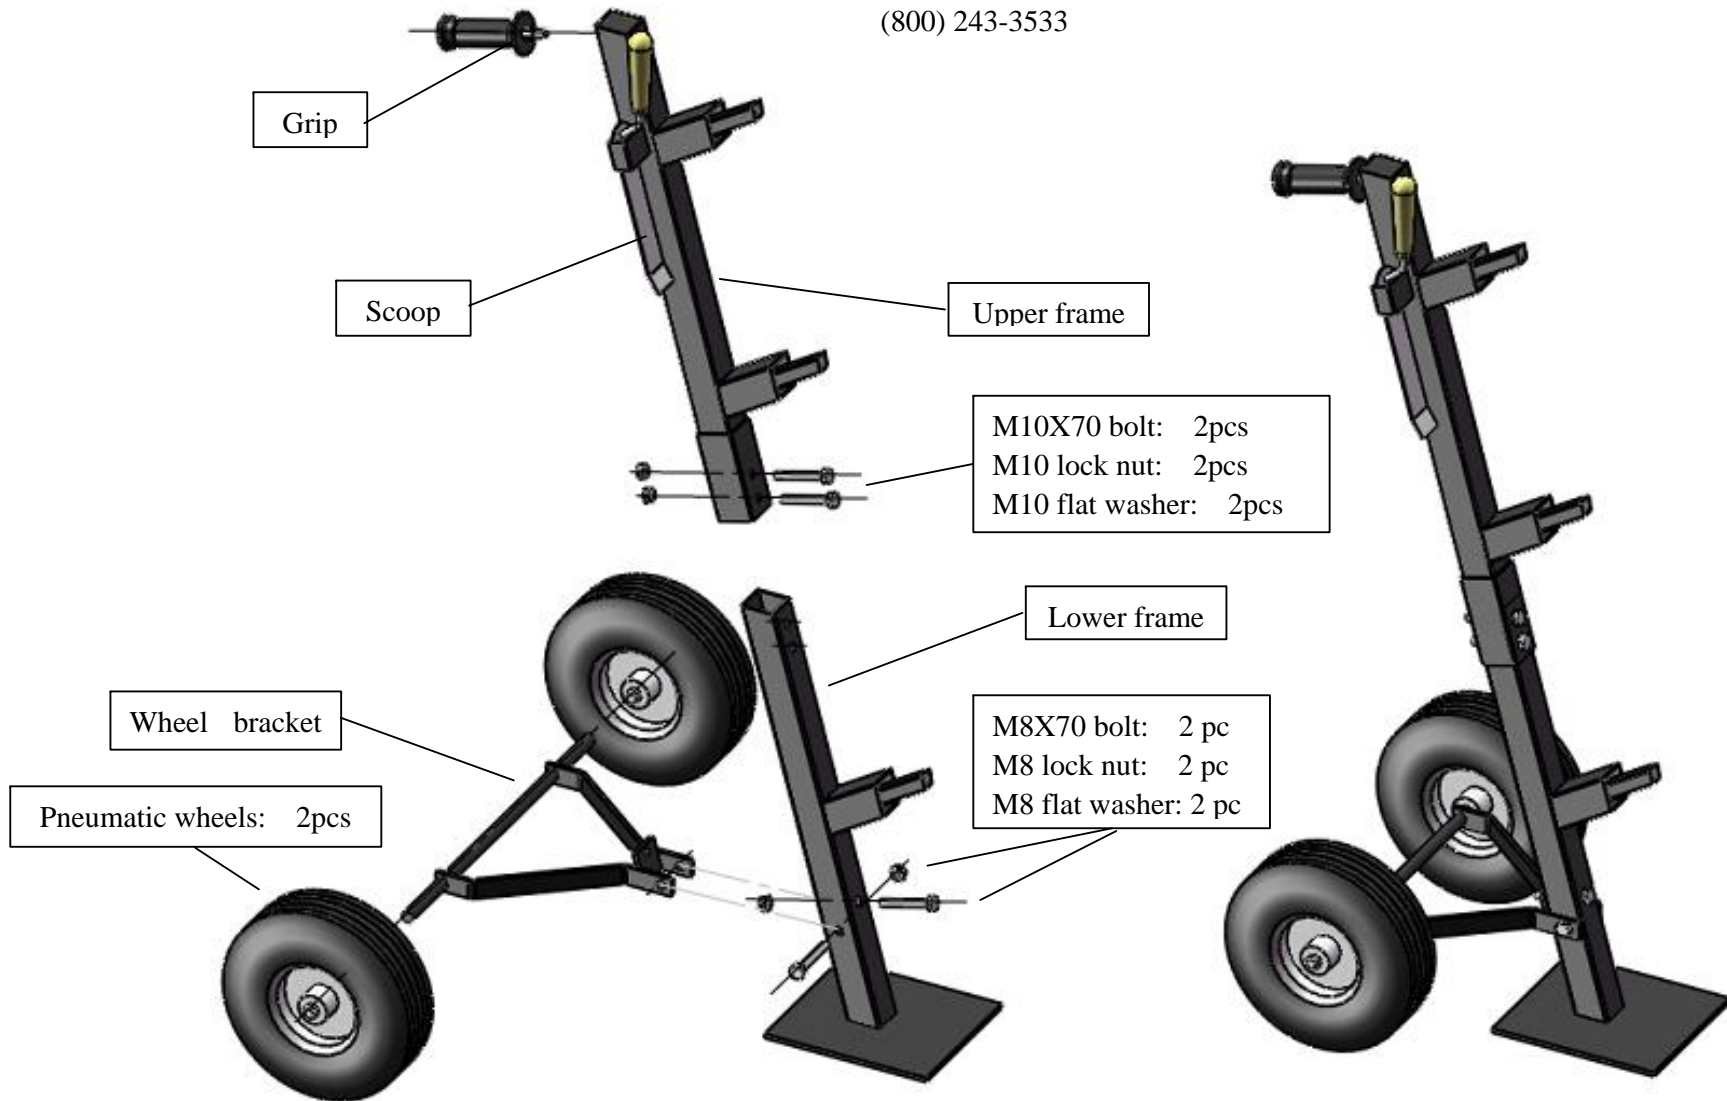

# Jaypro Sports

(800) 243-3533

1. Assemble the wheel bracket to the lower frame according to the drawing.
2. Assemble the Upper frame with the lower frame as shown.