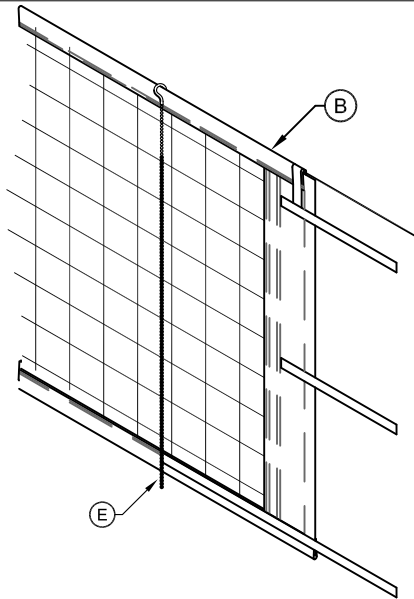

# 1981-1XX POWR-LINE VOLLEYBALL PACKAGE

SLEEVE-TYPE 3 1/2" OD ALUMINUM VOLLEYBALL PACKAGE

(A) 1991 PAIR OF POWR-LINE VOLLEYBALL STANDARDS  
(See Page No. V-1991)

(B) 2295 UNIVERSAL VOLLEYBALL NET  
(See Page No. V-2295)  
(B) NETCHAIN FAIR-HEIGHT NET CHAIN

**Porter**  
WWW.PORTERATHLETIC.COM/FACILITY

VOLLEYBALL SPECIFICATION SHEET

V-1981-1

- \_\_\_\_\_ - 1981-1XX POWR-LINE VOLLEYBALL STANDARD PACKAGE WITH PADS (PAIR)-3 1/2" OD
- \_\_\_\_\_ - 1981-1XXSP POWR-LINE VOLLEYBALL STANDARD PACKAGE WITH GRAPHIC PADS (PAIR)-3 1/2" OD
- \_\_\_\_\_ - 1983-1XX POWR-LINE VOLLEYBALL STANDARD PACKAGE WITH PADS (PAIR)- 3" OD
- \_\_\_\_\_ - 1983-1XXSP POWR-LINE VOLLEYBALL STANDARD PACKAGE WITH GRAPHIC PADS (PAIR)-3" OD