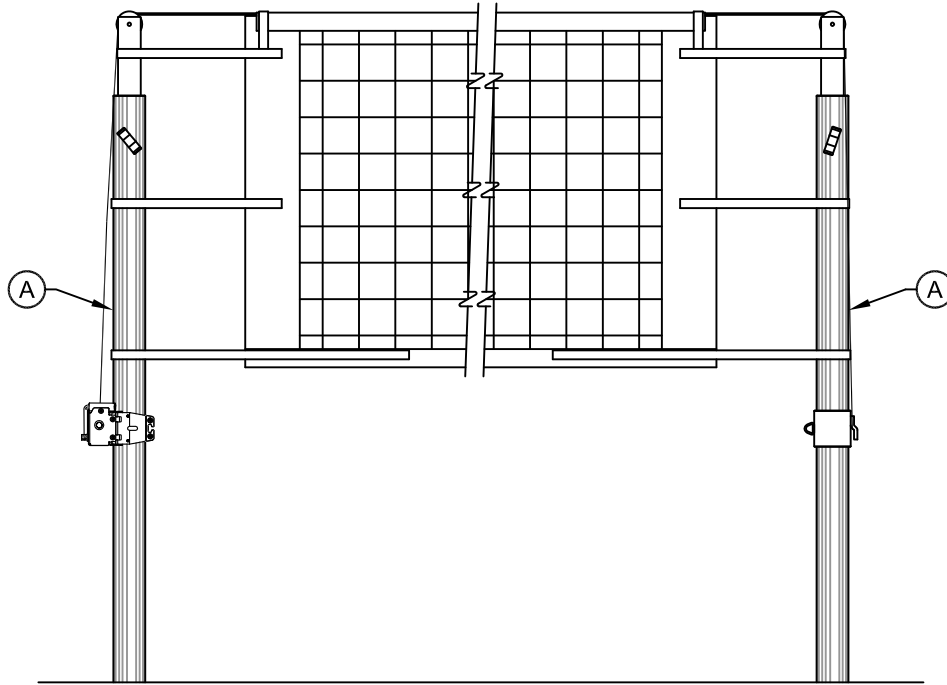

# 1981-1XX POWR-LINE VOLLEYBALL PACKAGE

SLEEVE-TYPE 3 1/2" OD ALUMINUM VOLLEYBALL PACKAGE

(A) 1991 PAIR OF POWR-LINE VOLLEYBALL STANDARDS  
(See Page No. V-1991)

(B) 2295 UNIVERSAL VOLLEYBALL NET  
(See Page No. V-2295)  
(B) NETCHAIN FAIR-HEIGHT NET CHAIN

**Porter**  
WWW.PORTERATHLETIC.COM/FACILITY

VOLLEYBALL SPECIFICATION SHEET

V-1981-1

- \_\_\_\_\_ - 1981-1XX POWR-LINE VOLLEYBALL STANDARD PACKAGE WITH PADS (PAIR)-3 1/2" OD
- \_\_\_\_\_ - 1981-1XXSP POWR-LINE VOLLEYBALL STANDARD PACKAGE WITH GRAPHIC PADS (PAIR)-3 1/2" OD
- \_\_\_\_\_ - 1983-1XX POWR-LINE VOLLEYBALL STANDARD PACKAGE WITH PADS (PAIR)- 3" OD
- \_\_\_\_\_ - 1983-1XXSP POWR-LINE VOLLEYBALL STANDARD PACKAGE WITH GRAPHIC PADS (PAIR)-3" OD