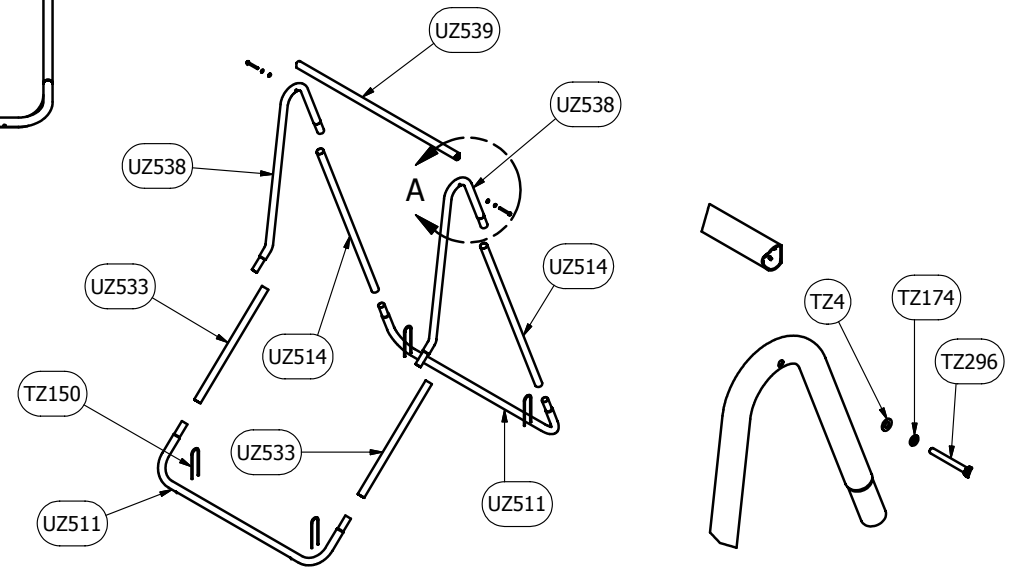

Parts List			
Part #	Qty	Description	Material
UZ539	1	16A1 TUBE W/ENDS COPED	ALUMINUM
UZ538	2	16A1 TUBE W/2 BENDS & SWAGE	ALUMINUM
UZ533	2	16A1 TUBE 20.625" LONG	ALUMINUM
UZ514	2	16A1 TUBE 44.77" LONG	ALUMINUM
UZ511	2	16A1 BOTTOM TUBE	ALUMINUM
TZ4	2	5/16 Flat Washer	Zinc Plated Steel
TZ296	2	5/16-18 x 2 3/4 Hex Bolt, TFL	Zinc Plated Steel
TZ174	2	5/16 Lock Washer	Zinc Plated Steel
TZ150	4	U-Bolt, Anchoring	Zinc Plated Steel
3A2	1	NET, 2MM ROPE, 1 1/2" MESH	PE, ORANGE
10B3501	2	ELASTIC BANDS (30/PK)	SHOCK CORD / PLASTIC

DETAIL A

Finish Info. WHITE POWDER COAT

This item is the **exclusive** property of **KWIK GOAL LTD.** Reproduction or duplication **without** the express written consent of **KWIK GOAL LTD.** is **strictly forbidden.**

KWIKGOAL® 140 Pacific Drive
Quakertown, Pa. 18951

Approved By:	Part #: 16A1
Date:	
Drawn By: CSpeck	Desc: KWIK BACK REBOUNDER
Date: 4/16/1997	
Sheet: 1 of 1	
Revision #: 7	
Cad File: 16A1.idw	