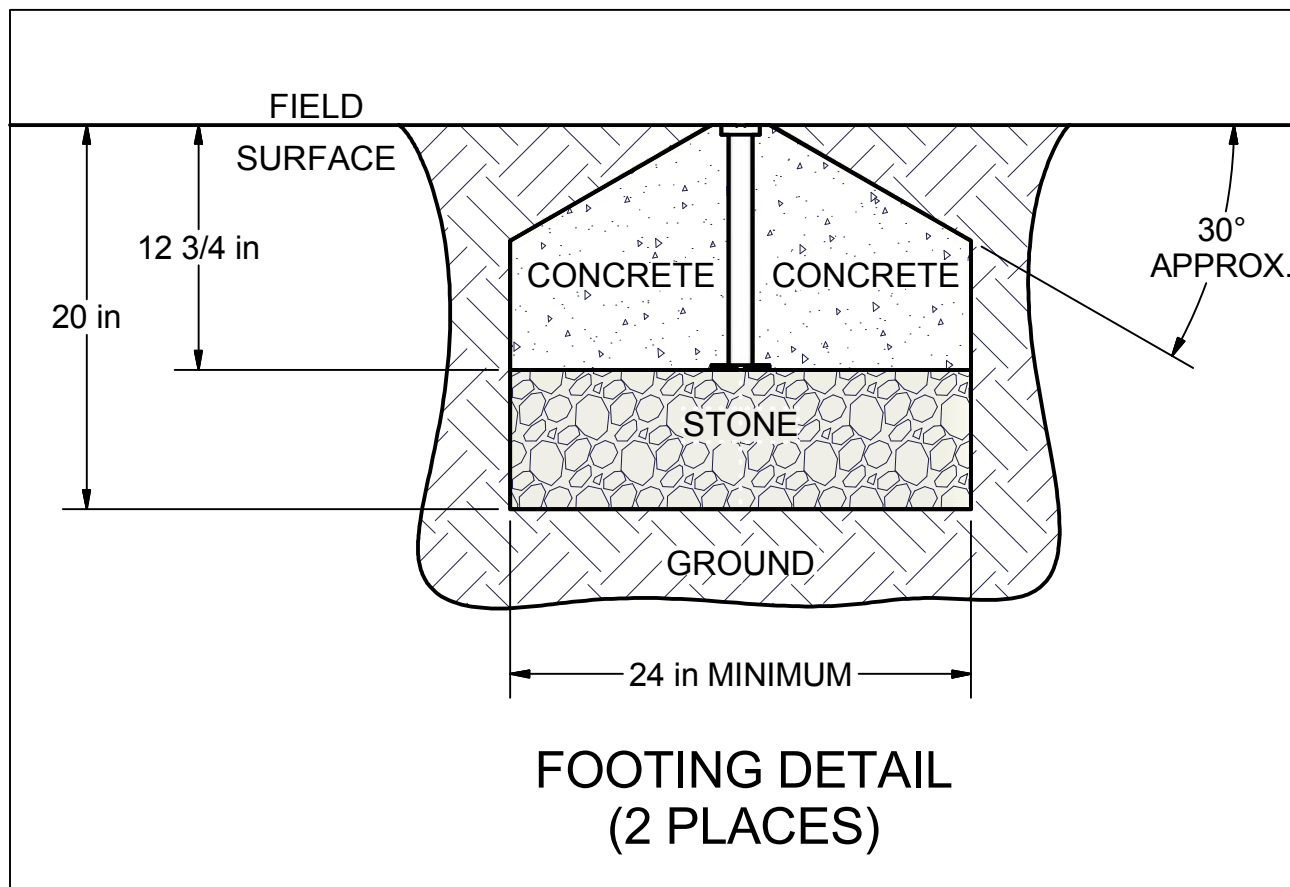

FRONT VIEW

SIDE VIEW

FEATURES:

- 1) ALUMINUM GOAL FRAME
- 2) FINISH:
GOAL FRAME - WHITE POWDER COAT
BACK BOTTOM BAR - PLAIN
- 3) INCLUDED:
SEMI PERMANENT GROUND ANCHORS (4)
SADDLE ANCHOR BAGS (4)
4 mm, WHITE NET
KWIK LOCK® NET CLIPS
PROTECTIVE FLOOR PADS
- 4) ASSEMBLED WEIGHT:
GOAL: 86 LBS.
- 5) EXCEEDS:
USFF SPECIFICATIONS

OVERHEAD VIEW

NOTES:

- 1) DIMENSIONS ARE FOR PLANNING PURPOSES. INSTALLATION MUST BE IN ACCORDANCE WITH INSTALLATION INSTRUCTIONS.

MATERIAL REQUIRED, BUT **NOT** SUPPLIED

- 0.6 cubic yard - CONCRETE
- 0.3 cubic yard - CLEAN STONE (1/4" - 3/4")
- ABOVE AMOUNTS ARE PER GOAL INSTALLATION