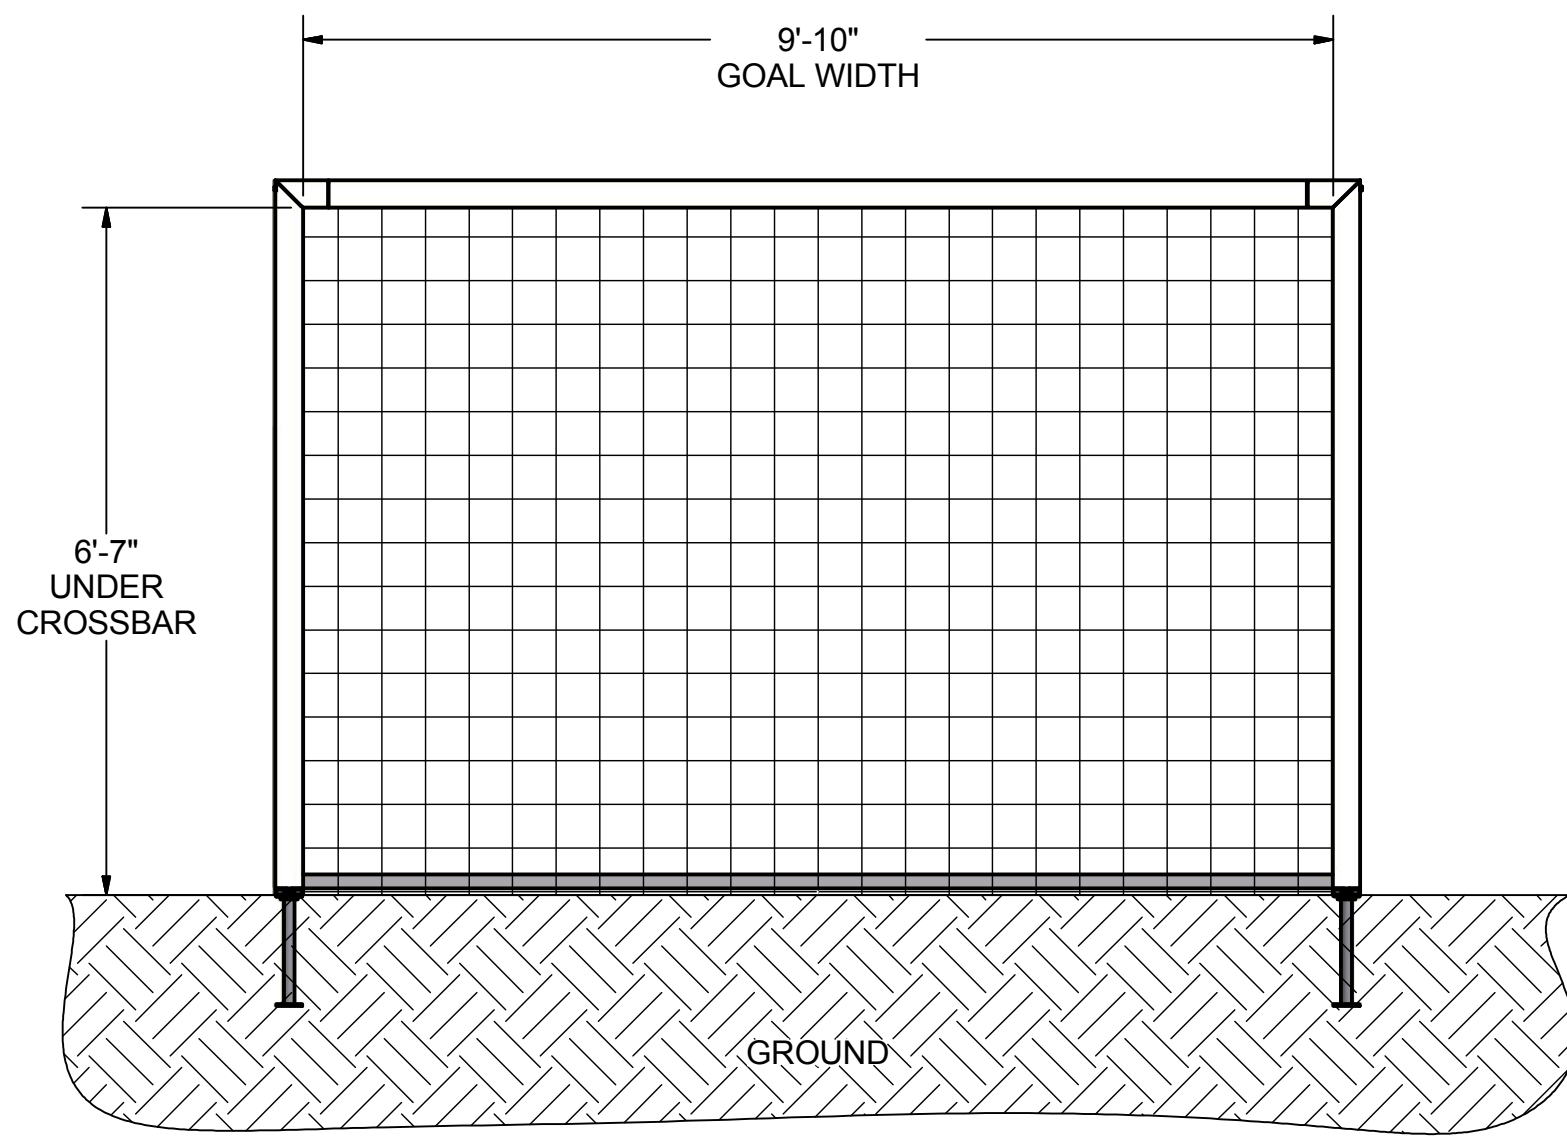

FRONT VIEW

SIDE VIEW

FEATURES:

- 1) ALUMINUM GOAL FRAME
- 2) FINISH:
GOAL FRAME - WHITE POWDER COAT
BACK BOTTOM BAR - PLAIN
- 3) INCLUDED:
SEMI PERMANENT GROUND ANCHORS (4)
SADDLE ANCHOR BAGS (4)
4 mm, WHITE NET
KWIK LOCK® NET CLIPS
PROTECTIVE FLOOR PADS
- 4) ASSEMBLED WEIGHT:
GOAL: 86 LBS.
- 5) EXCEEDS:
USFF SPECIFICATIONS

OVERHEAD VIEW

NOTES:

- 1) DIMENSIONS ARE FOR PLANNING PURPOSES. INSTALLATION MUST BE IN ACCORDANCE WITH INSTALLATION INSTRUCTIONS.

MATERIAL REQUIRED, BUT **NOT** SUPPLIED

- 0.6 cubic yard - CONCRETE
- 0.3 cubic yard - CLEAN STONE (1/4" - 3/4")
- ABOVE AMOUNTS ARE PER GOAL INSTALLATION