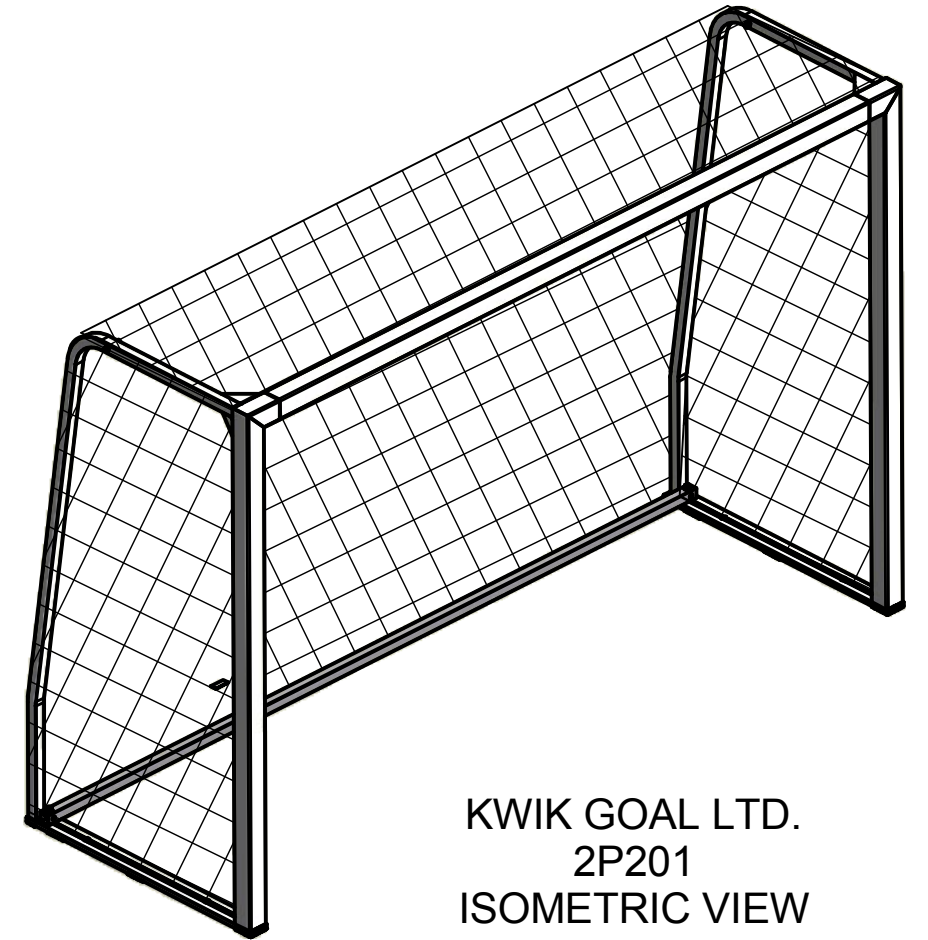

KWIK GOAL LTD.
2P201
ISOMETRIC VIEW