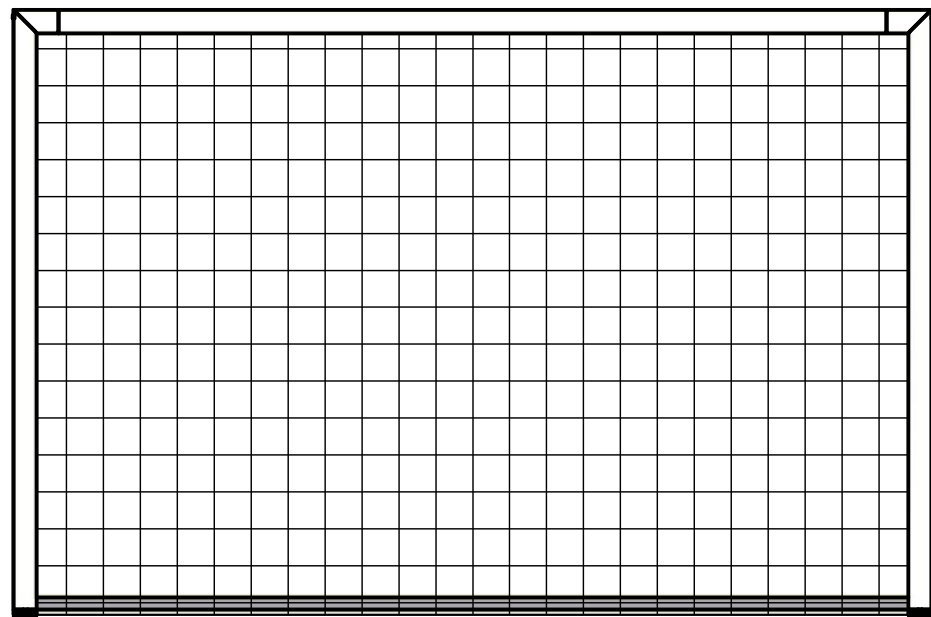

KWIK GOAL LTD.
2P201
FRONT VIEW