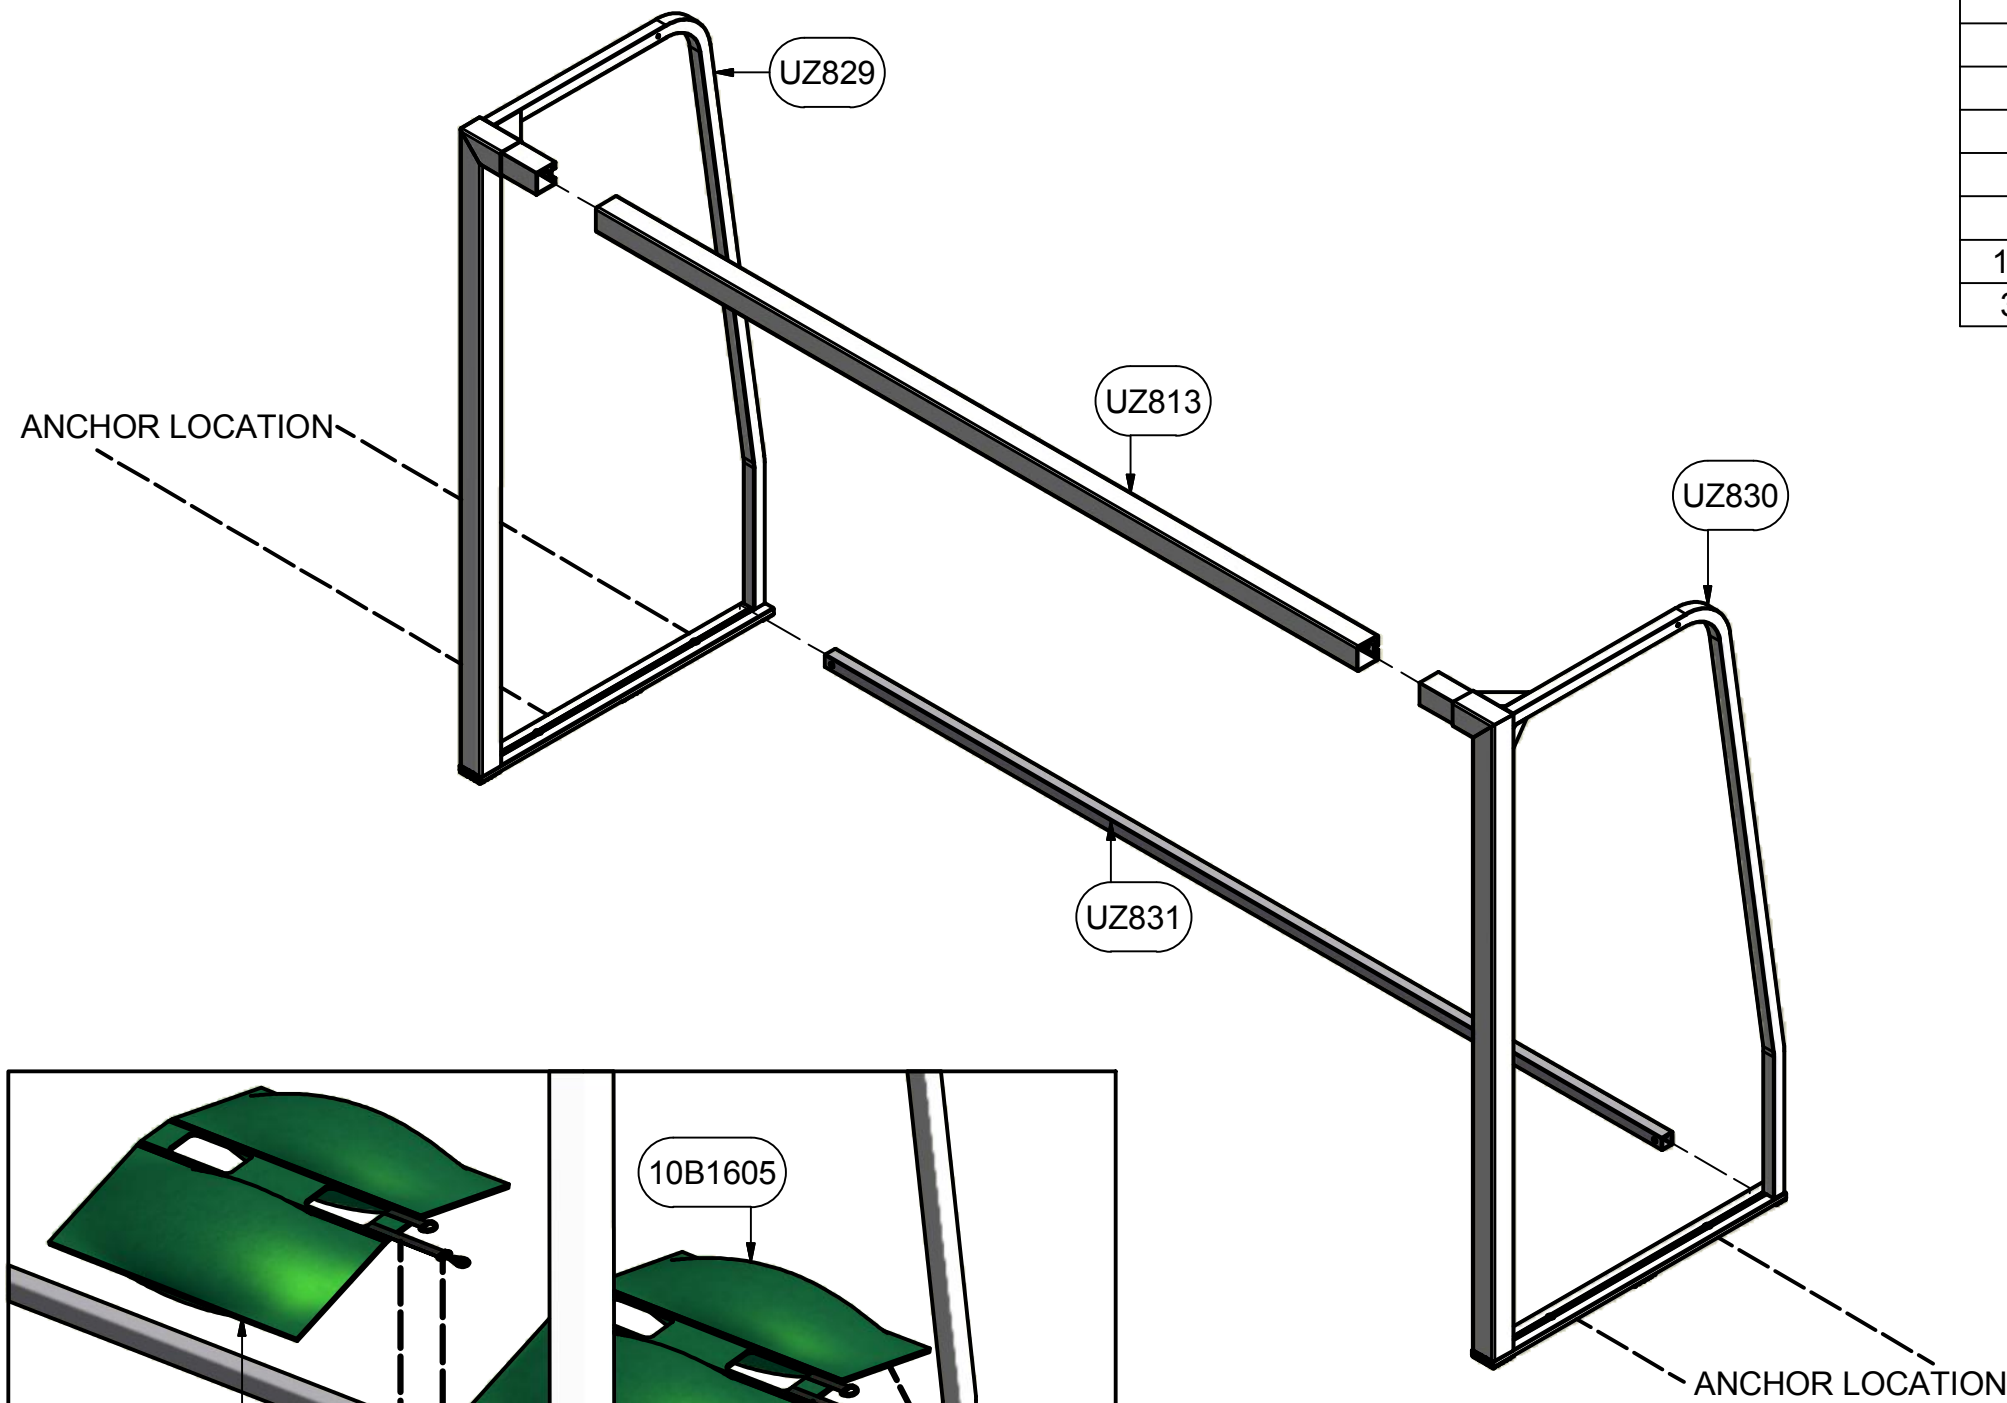

Desc:
2P201 Futsal Goal

Parts List

Part #	Qty	Description
UZ830	1	RIGHT ARM, 2P201 FUTSAL GOAL
UZ813	1	2P201 FUTSAL CROSSBAR
UZ829	1	LEFT ARM, 2P201 FUTSAL GOAL
UZ831	1	BACK BOTTOM BAR, 2P201
UZ812	2	CHANNEL SPACER
UZ212	4	GROUND ANCHOR ASSEMBLY
10B1605	4	SADDLE ANCHOR BAG
3B5001	1	NET, 4MM, WHITE