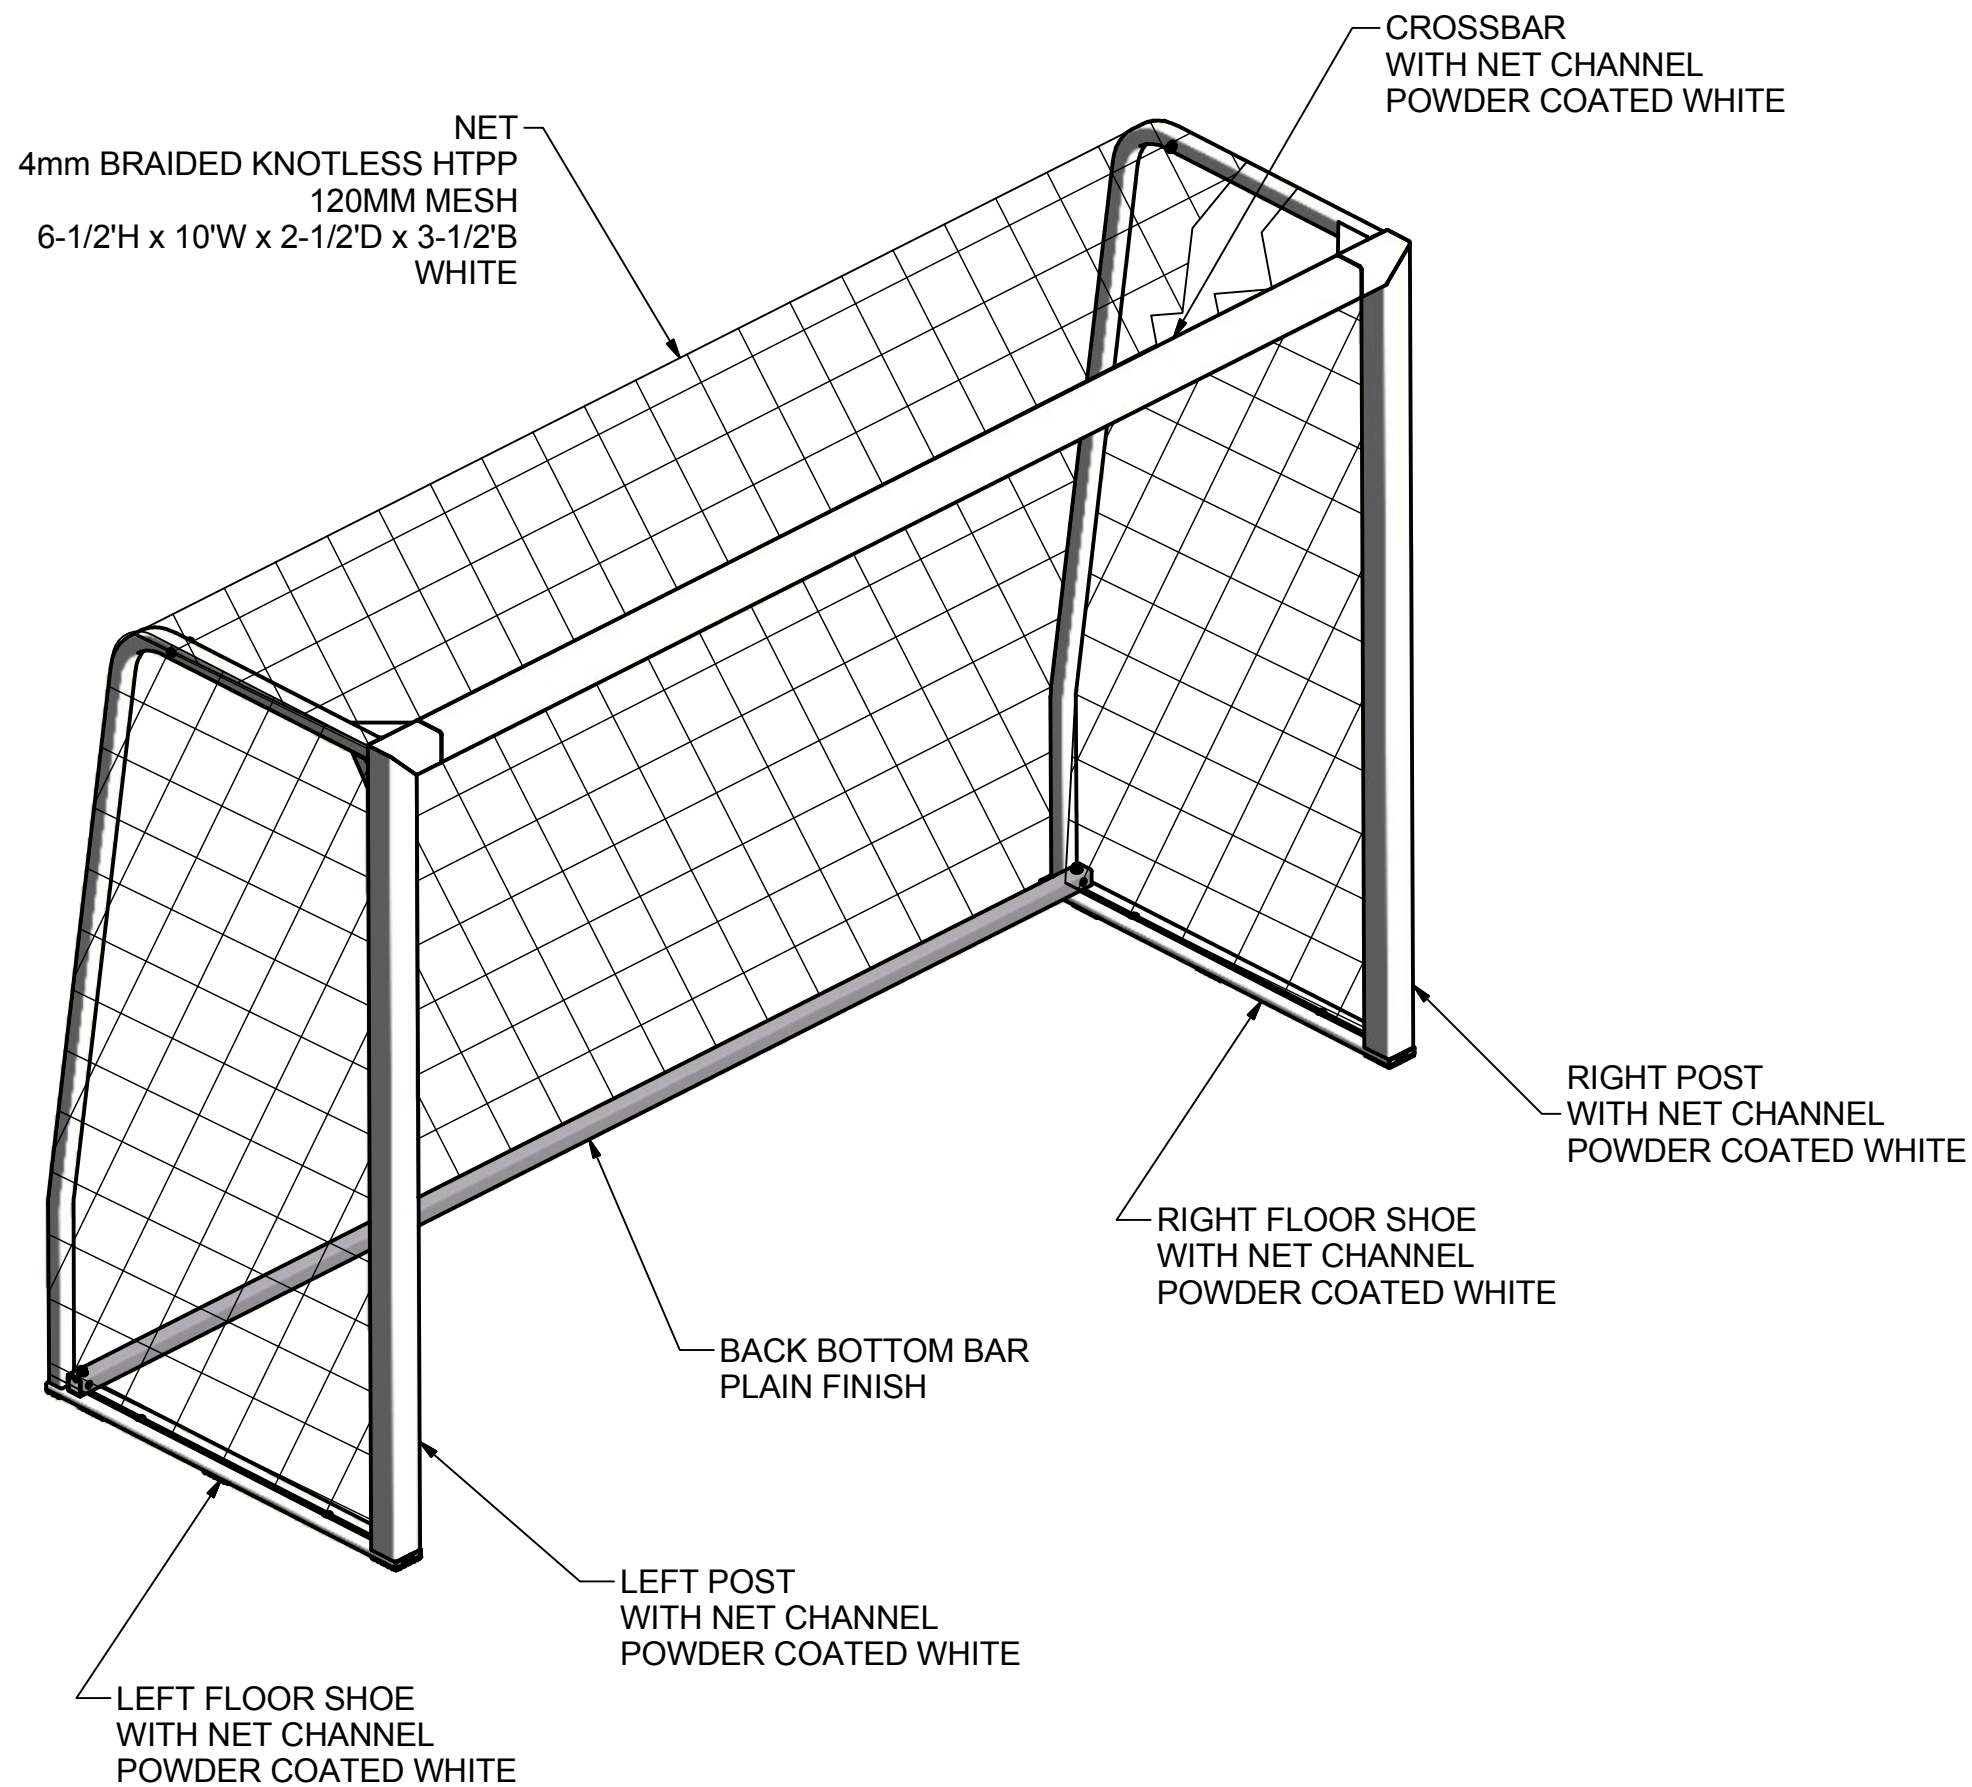

MATERIAL DETAILS

Finish Info.

DIMENSIONS ARE IN INCHES
UNLESS OTHERWISE SPECIFIED

Approved By:
Date:

Part #:
2P201

This item is the **exclusive**
property of **KWIK GOAL LTD.**
Reproduction or duplication
without the express written
consent of **KWIK GOAL LTD.**
is **strictly forbidden.**

Drawn By: brush
Date: 8/3/2004
Sheet: 3 of 4
Revision #: 2
Cad File: 2P201.idw

Desc:
2P201 Futsal Goal