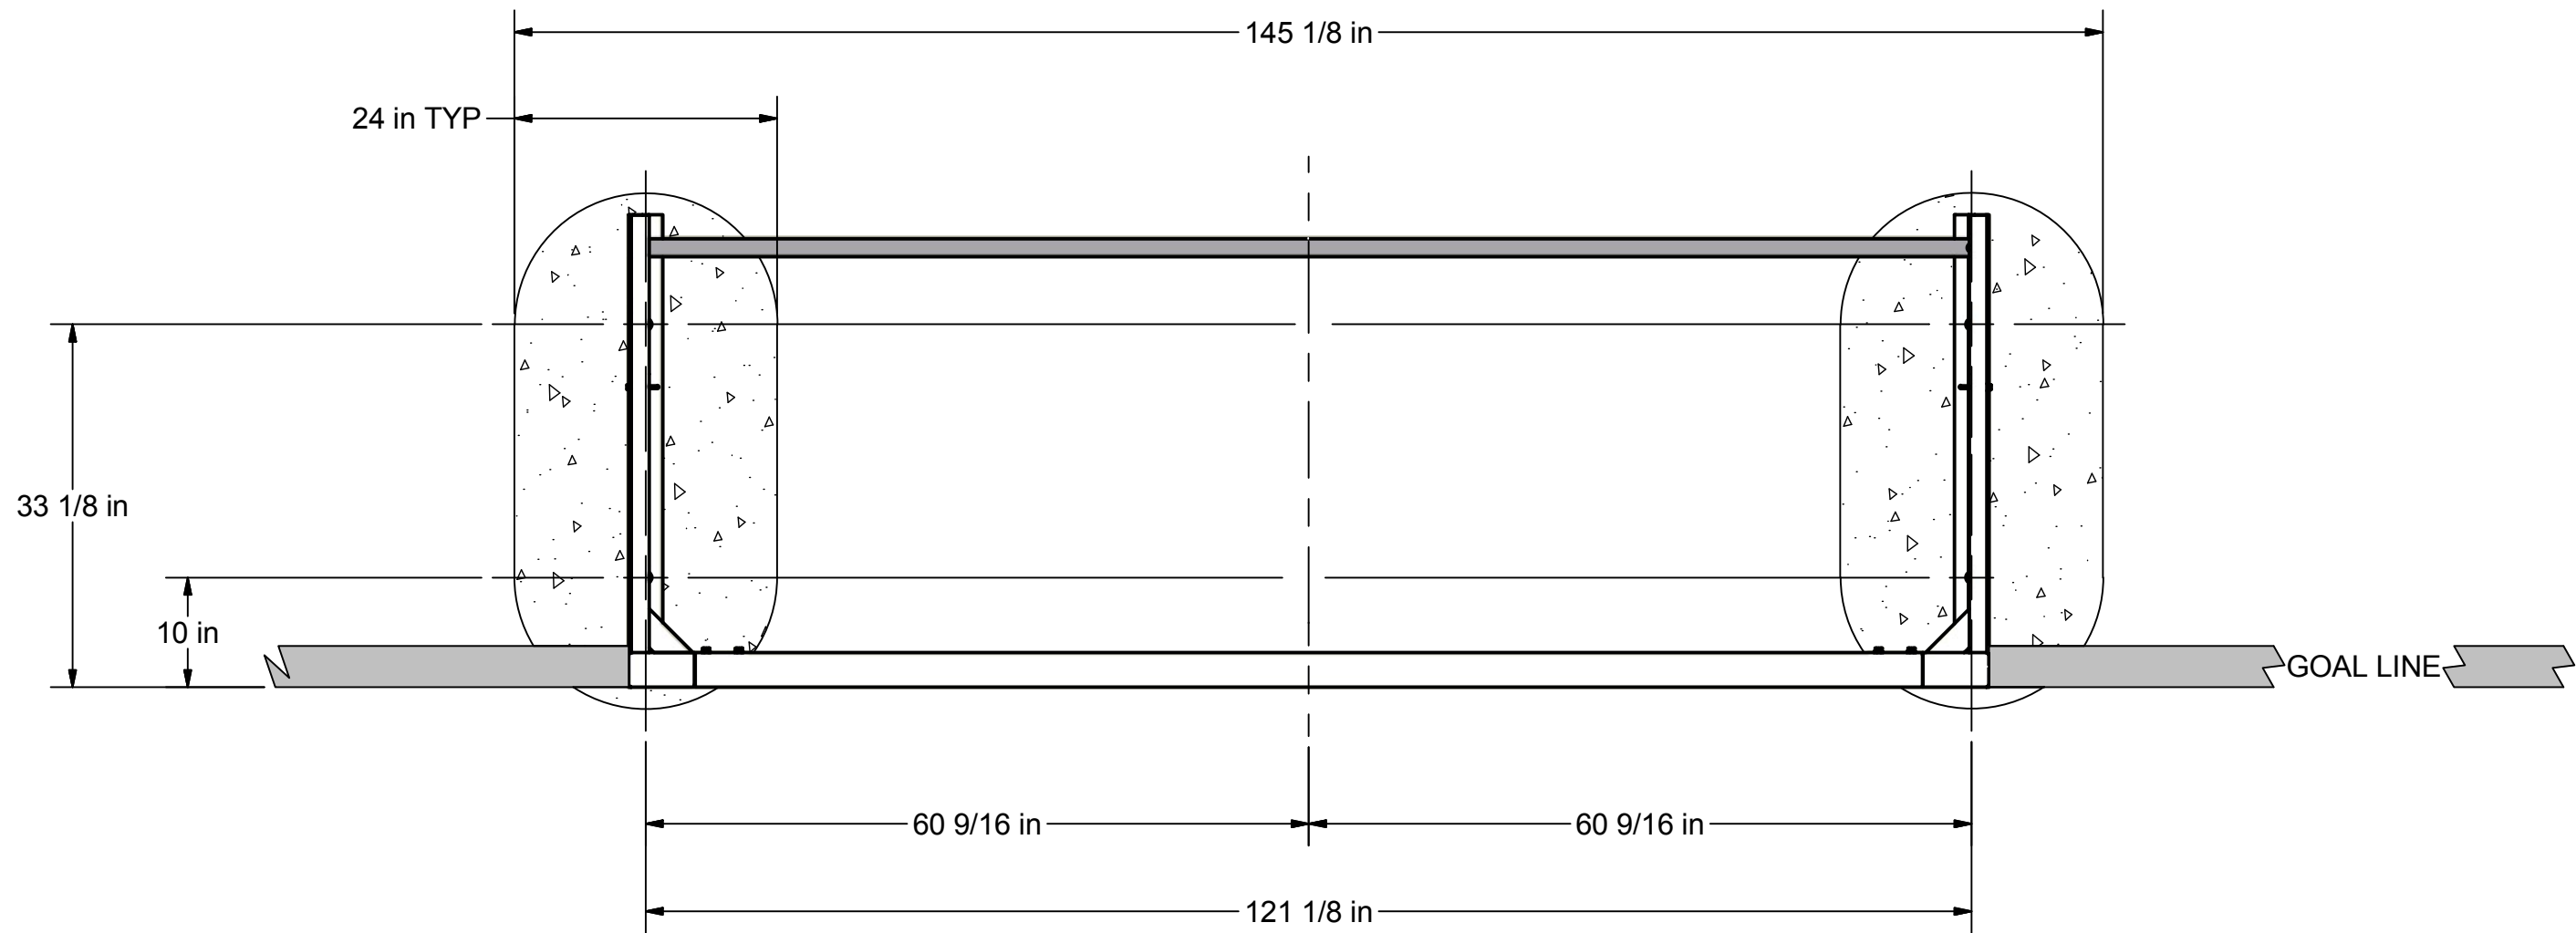

FRONT VIEW

SIDE VIEW

FEATURES:

- 1) ALUMINUM GOAL FRAME
- 2) FINISH:
GOAL FRAME - WHITE POWDER COAT
BACK BOTTOM BAR - PLAIN
- 3) INCLUDED:
SEMI PERMANENT GROUND ANCHORS (4)
SADDLE ANCHOR BAGS (4)
4 mm, WHITE NET
KWIK LOCK® NET CLIPS
PROTECTIVE FLOOR PADS
- 4) ASSEMBLED WEIGHT:
GOAL: 86 LBS.
- 5) EXCEEDS:
USFF SPECIFICATIONS

OVERHEAD VIEW

NOTES:

- 1) DIMENSIONS ARE FOR PLANNING PURPOSES. INSTALLATION MUST BE IN ACCORDANCE WITH INSTALLATION INSTRUCTIONS.

MATERIAL REQUIRED, BUT **NOT** SUPPLIED

- 0.6 cubic yard - CONCRETE
- 0.3 cubic yard - CLEAN STONE (1/4" - 3/4")
- ABOVE AMOUNTS ARE PER GOAL INSTALLATION