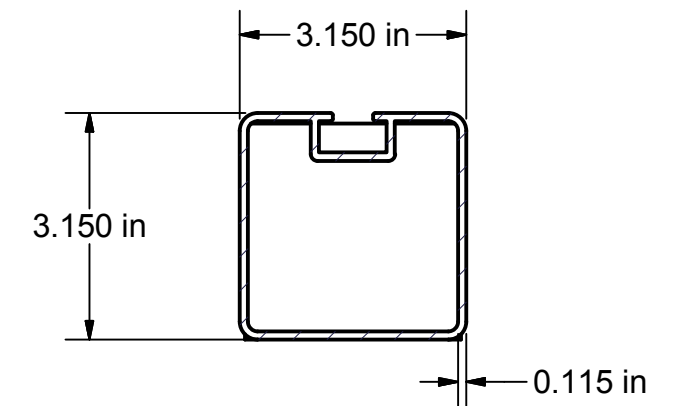

MATERIAL DETAILS

FRONT POST & CROSSBAR
MATERIAL - ALUMINUM