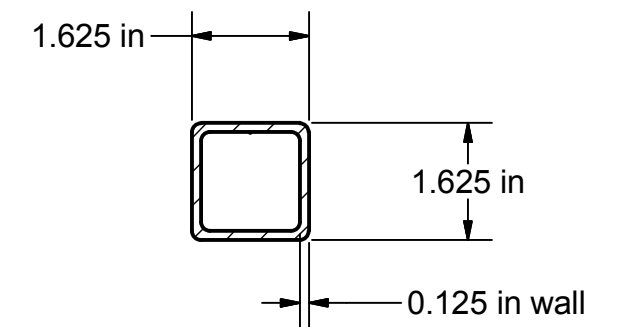

BACK BOTTOM BAR
MATERIAL - ALUMINUM