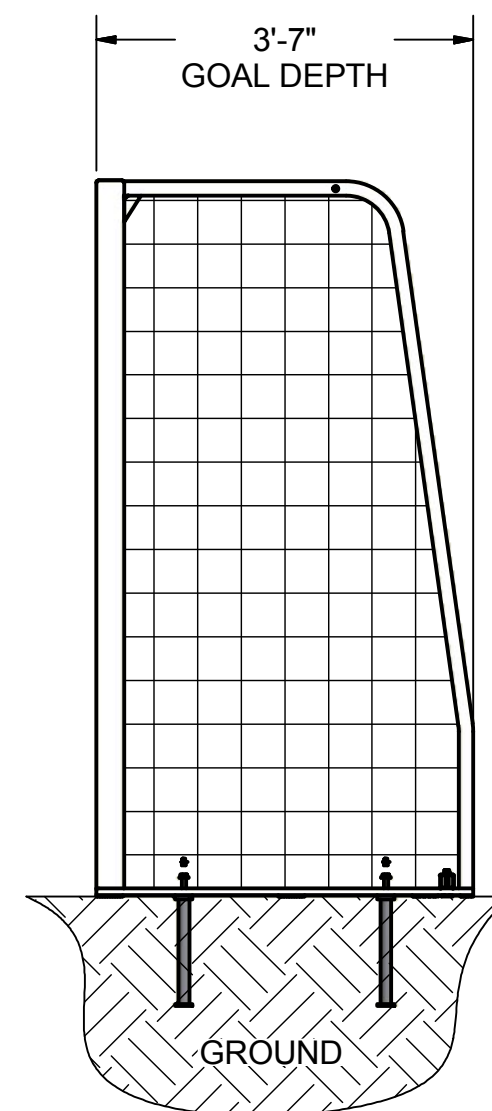

FRONT VIEW

SIDE VIEW

FEATURES:

- 1) ALUMINUM GOAL FRAME
- 2) FINISH:
GOAL FRAME - WHITE POWDER COAT
BACK BOTTOM BAR - PLAIN
- 3) INCLUDED:
SEMI PERMANENT GROUND ANCHORS (4)
SADDLE ANCHOR BAGS (4)
4 mm, WHITE NET
KWIK LOCK® NET CLIPS
PROTECTIVE FLOOR PADS
- 4) ASSEMBLED WEIGHT:
GOAL: 86 LBS.
- 5) EXCEEDS:
USFF SPECIFICATIONS

Finish Info.

KWIKGOAL® 140 Pacific Drive
Quakertown,
Pa. 18951

DIMENSIONS ARE IN INCHES UNLESS OTHERWISE SPECIFIED	Approved By:	Part #: 2P201
	Date:	
This item is the exclusive property of KWIK GOAL LTD. Reproduction or duplication without the express written consent of KWIK GOAL LTD. is strictly forbidden.	Drawn By: brush	Desc: 2P201 Futsal Goal
	Date: 8/3/2004	
	Sheet: 1 of 4	
	Revision #: 2	
	Cad File: 2P201.idw	

OVERHEAD VIEW

NOTES:

- 1) DIMENSIONS ARE FOR PLANNING PURPOSES. INSTALLATION MUST BE IN ACCORDANCE WITH INSTALLATION INSTRUCTIONS.

MATERIAL REQUIRED, BUT **NOT** SUPPLIED

- 0.6 cubic yard - CONCRETE
- 0.3 cubic yard - CLEAN STONE (1/4" - 3/4")
- ABOVE AMOUNTS ARE PER GOAL INSTALLATION