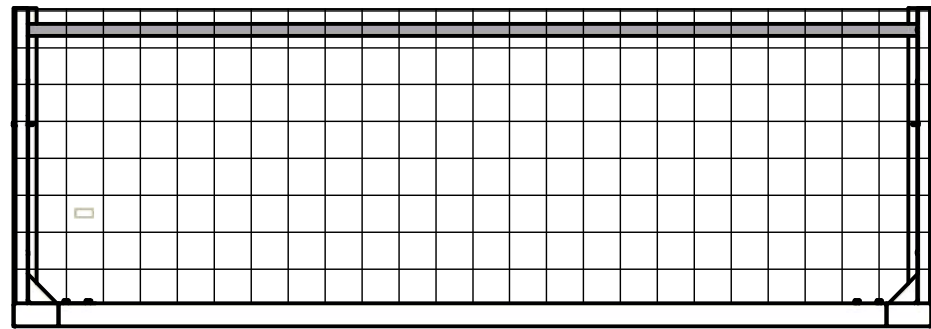

KWIK GOAL LTD.
2P201
TOP VIEW

KWIK GOAL LTD.
2P201
ISOMETRIC VIEW

KWIK GOAL LTD.
2P201
FRONT VIEW

KWIK GOAL LTD.
2P201
RIGHT VIEW

THIRD
ANGLE
PROJECTION

KWIKGOAL® 140 Pacific Drive
Quakertown,
Pa. 18951

DIMENSIONS ARE IN INCHES
UNLESS OTHERWISE SPECIFIED