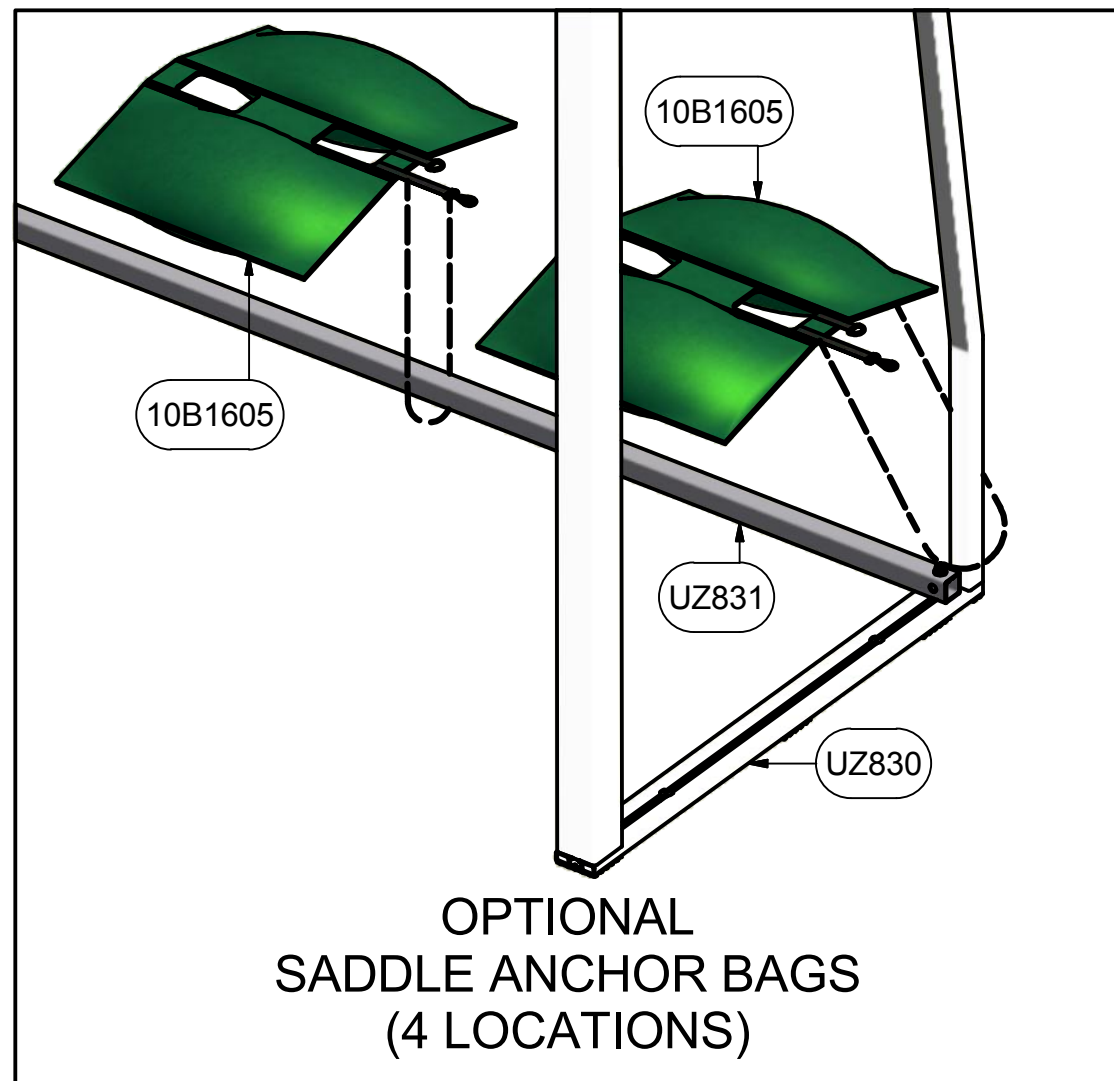

Parts List

Part #	Qty	Description
UZ830	1	RIGHT ARM, 2P201 FUTSAL GOAL
UZ813	1	2P201 FUTSAL CROSSBAR
UZ829	1	LEFT ARM, 2P201 FUTSAL GOAL
UZ831	1	BACK BOTTOM BAR, 2P201
UZ812	2	CHANNEL SPACER
UZ212	4	GROUND ANCHOR ASSEMBLY
10B1605	4	SADDLE ANCHOR BAG
3B5001	1	NET, 4MM, WHITE

KWIKGOAL® 140 Pacific Drive
Quakertown,
Pa. 18951

DIMENSIONS ARE IN INCHES
UNLESS OTHERWISE SPECIFIED

Approved By:

Part #:

Date:

2P201

This item is the **exclusive**
property of **KWIK GOAL LTD.**
Reproduction or duplication
without the express written
consent of **KWIK GOAL LTD.**
is **strictly forbidden.**

Drawn By: brush

Desc:

Date: 8/3/2004

2P201 Futsal Goal

Sheet: 4 of 4

Revision #: 2

Cad File: 2P201.idw

Finish Info.