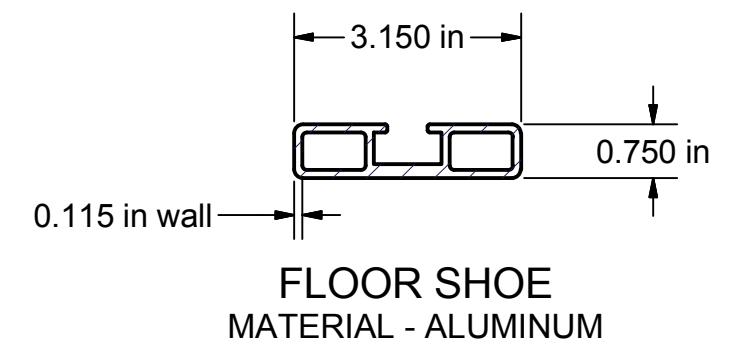

OVERHEAD VIEW

NOTES:

- 1) DIMENSIONS ARE FOR PLANNING PURPOSES. INSTALLATION MUST BE IN ACCORDANCE WITH INSTALLATION INSTRUCTIONS.

MATERIAL REQUIRED, BUT **NOT** SUPPLIED

- 0.6 cubic yard - CONCRETE
- 0.3 cubic yard - CLEAN STONE (1/4" - 3/4")
- ABOVE AMOUNTS ARE PER GOAL INSTALLATION

MATERIAL DETAILS

FRONT POST & CROSSBAR
MATERIAL - ALUMINUM

BACK BOTTOM BAR
MATERIAL - ALUMINUM

FLOOR SHOE
MATERIAL - ALUMINUM

Finish Info.

DIMENSIONS ARE IN INCHES
UNLESS OTHERWISE SPECIFIED

Approved By:
Date: