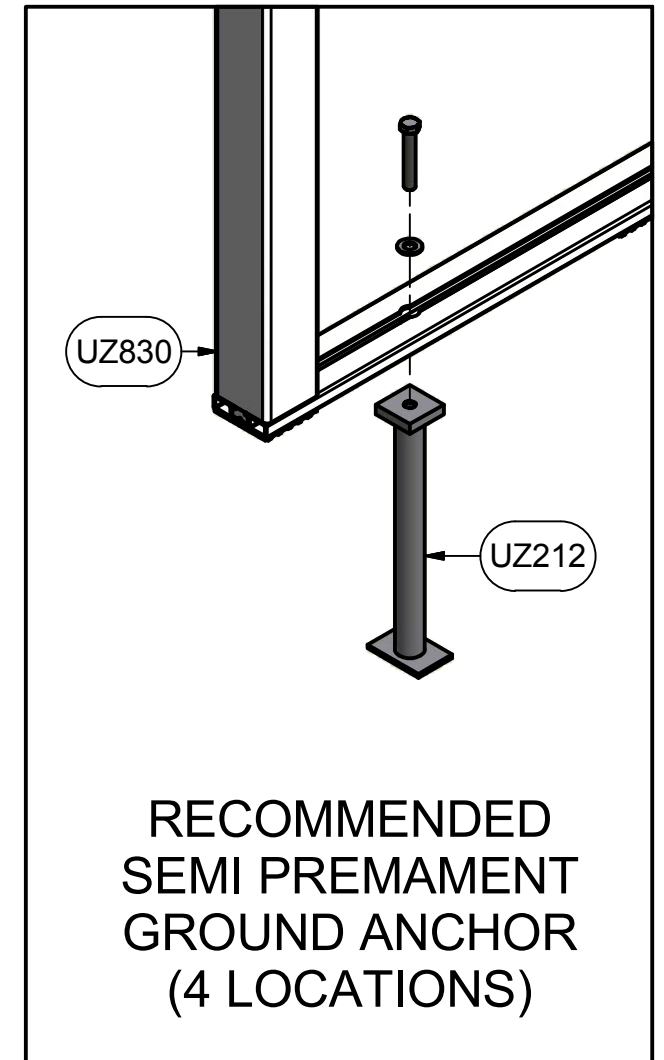

Parts List

Part #	Qty	Description
UZ830	1	RIGHT ARM, 2P201 FUTSAL GOAL
UZ813	1	2P201 FUTSAL CROSSBAR
UZ829	1	LEFT ARM, 2P201 FUTSAL GOAL
UZ831	1	BACK BOTTOM BAR, 2P201
UZ812	2	CHANNEL SPACER
UZ212	4	GROUND ANCHOR ASSEMBLY
10B1605	4	SADDLE ANCHOR BAG
3B5001	1	NET, 4MM, WHITE

KWIKGOAL® 140 Pacific Drive
Quakertown,
Pa. 18951

DIMENSIONS ARE IN INCHES
UNLESS OTHERWISE SPECIFIED

Approved By:

Part #:

Date:

2P201

This item is the **exclusive**
property of **KWIK GOAL LTD.**
Reproduction or duplication
without the express written
consent of **KWIK GOAL LTD.**
is **strictly forbidden.**

Drawn By: brush

Desc:

Date: 8/3/2004

2P201 Futsal Goal

Sheet: 4 of 4

Revision #: 2

Cad File: 2P201.idw

Finish Info.