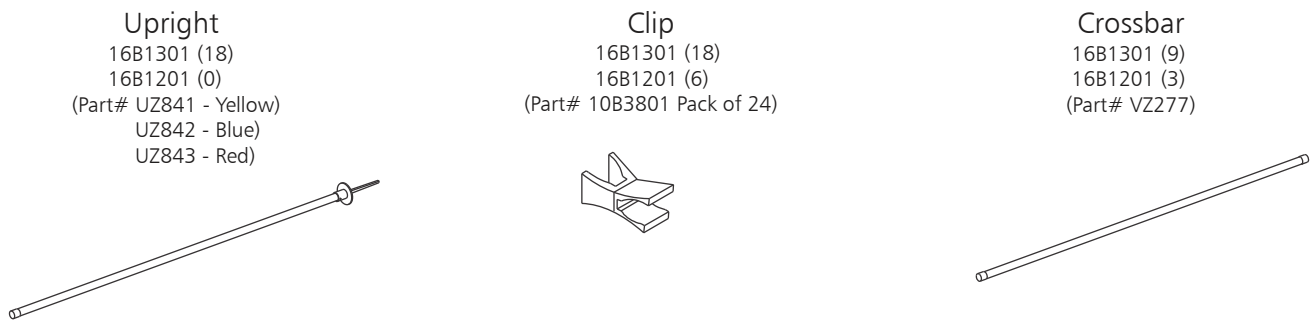

Most Kwik Goal products carry a **Lifetime Guarantee**. For details or claims, visit kwikgoal.com or contact customer service at 1-800-531-4252.

**ASSEMBLY INSTRUCTIONS FOR 16B1201 COACHING STICK HURDLE SET
AND 16B1301 COACHING STICK PERFORMANCE PACK**

1. Unpack all parts and check for damage that may have occurred during shipping. If damage has occurred, notify trucking company immediately. Lay out all parts. Remove all cardboard and packaging immediately. Wet or damp packaging may damage contents.

NOTE: Clips may be difficult to turn at first use. If new clips cannot be turned by hand, insert a crossbar or upright tube into each side of the clip and rotate the clip using tubes.

To view videos on Kwik Goal product instructions, drills and demos please visit kwikgoal.com/videos.