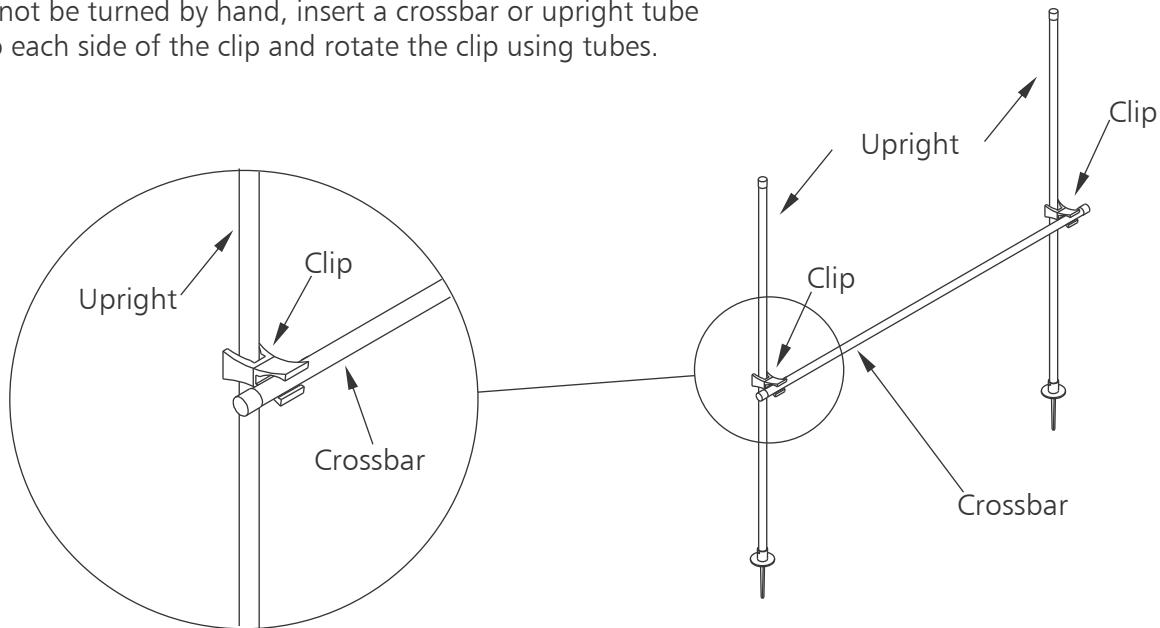

NOTE: Clips may be difficult to turn at first use. If new clips cannot be turned by hand, insert a crossbar or upright tube into each side of the clip and rotate the clip using tubes.

To view videos on Kwik Goal product instructions, drills and demos please visit kwikgoal.com/videos.