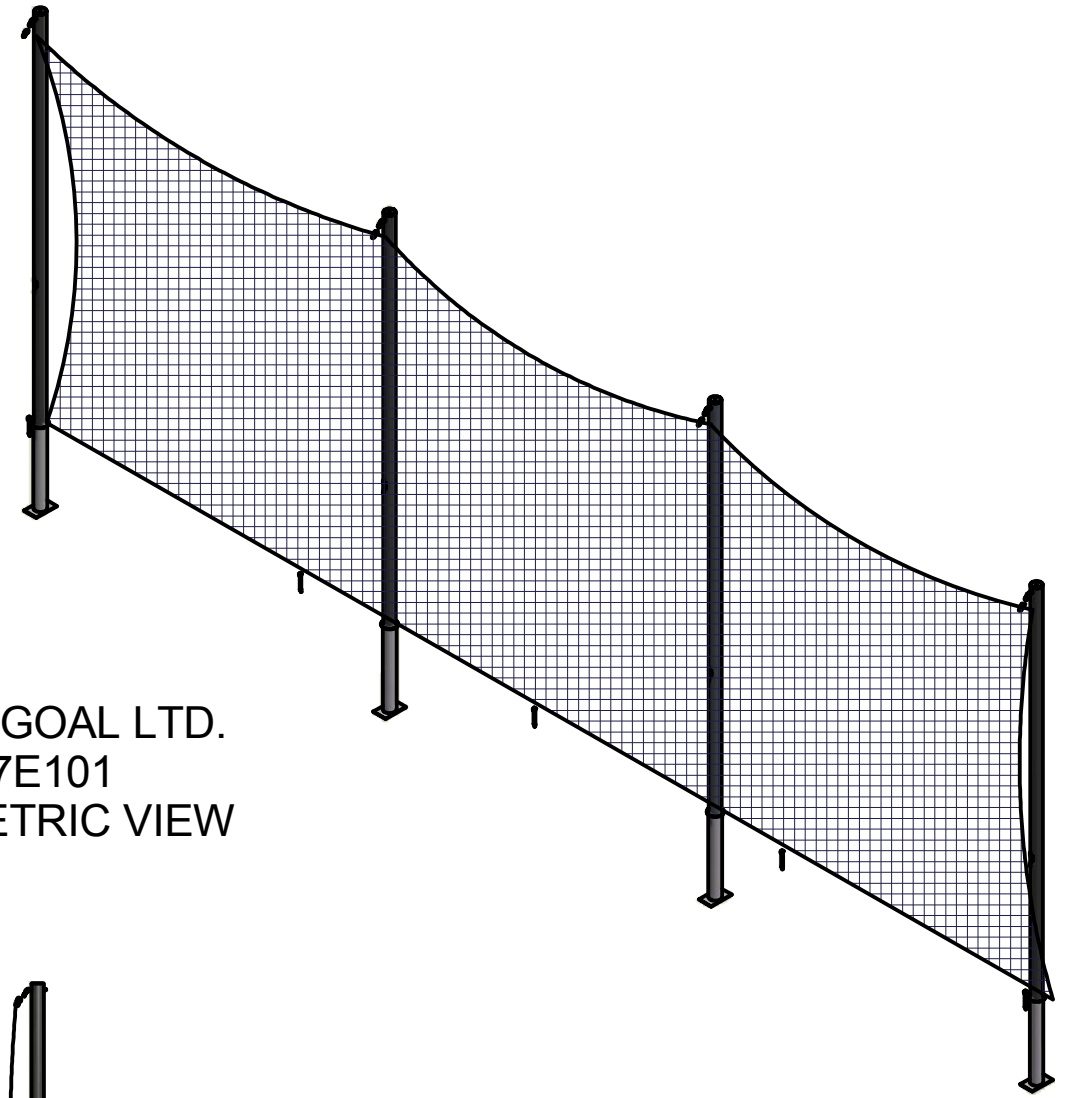

KWIK GOAL LTD.
7E101
ISOMETRIC VIEW