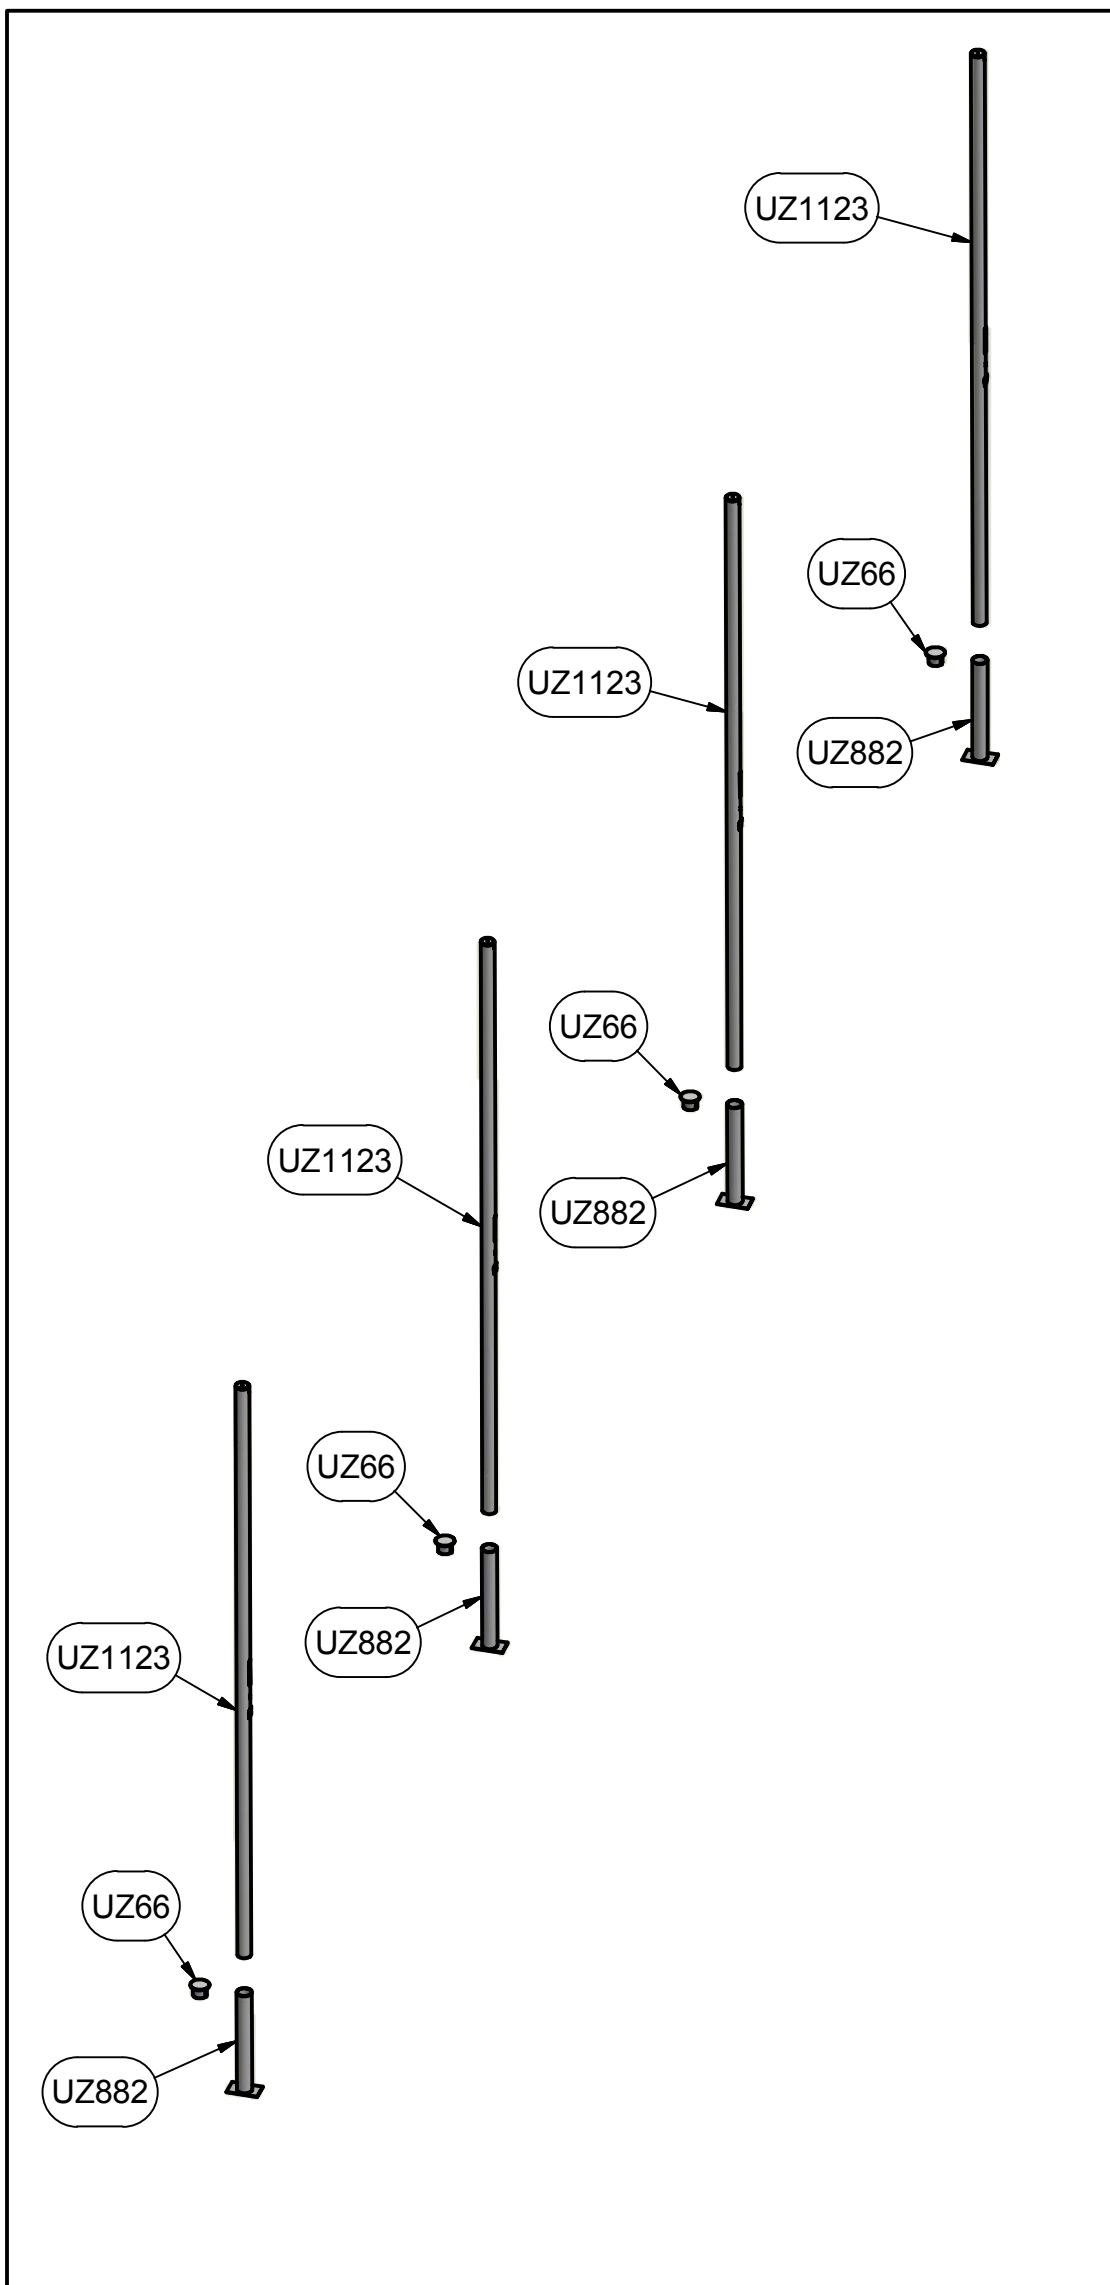

Desc:

Date: 5/16/2003

Sheet: 3 of 4

Revision #: 3

MULTI-SPORT BACKSTOP
SYSTEM

Cad File: 7E101.idw

Finish Info.

Parts List		
Part #	Qty	Description
UZ1123	4	7E101 UPRIGHT
UZ882	4	Ground Sleeve
TZ26	4	5/16 x 5 Eyebolt
TZ5	4	5/16-18 Lock Nut
TZ19	8	1/4-20 Lock Nut
TZ49	8	1/4-20 x 5 Hex Bolt
VZ174	4	Rope Cleat
VZ80	4	3/4" Swivel Pulley
TZ214	4	89-1/4 Repair Link
UZ66	4	GROUND SLEEVE CAP
VZ203	8	Net Peg
TZ4	12	5/16 Flat Washer
VZ189	4	5/16 Snap Link
3E401	1	Net, 3mm, 1-3/4 Mesh
VZ377	4	Braided Rope, 26' Length