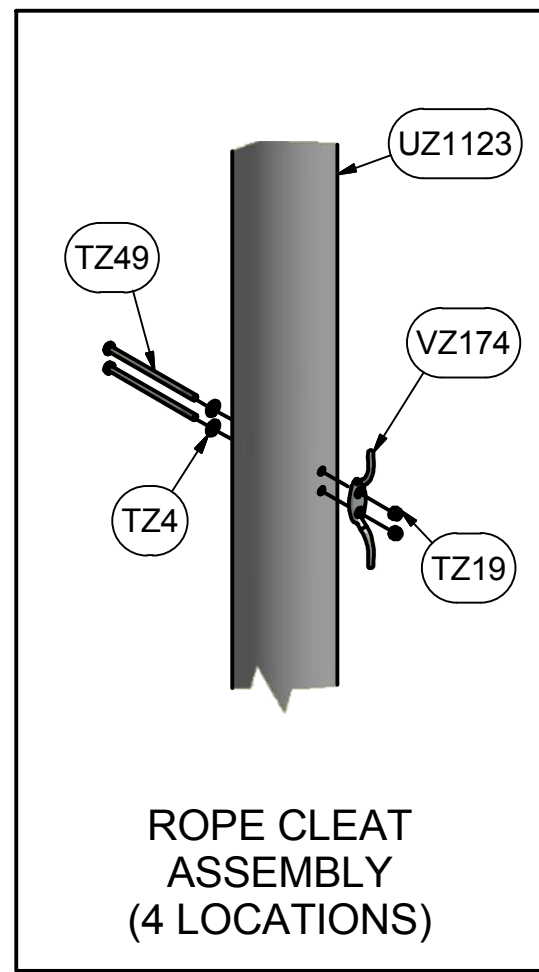

Desc:

Date: 5/16/2003

Sheet: 3 of 4

Revision #: 3

MULTI-SPORT BACKSTOP
SYSTEM

Cad File: 7E101.idw

Finish Info.

Parts List		
Part #	Qty	Description
UZ1123	4	7E101 UPRIGHT
UZ882	4	Ground Sleeve
TZ26	4	5/16 x 5 Eyebolt
TZ5	4	5/16-18 Lock Nut
TZ19	8	1/4-20 Lock Nut
TZ49	8	1/4-20 x 5 Hex Bolt
VZ174	4	Rope Cleat
VZ80	4	3/4" Swivel Pulley
TZ214	4	89-1/4 Repair Link
UZ66	4	GROUND SLEEVE CAP
VZ203	8	Net Peg
TZ4	12	5/16 Flat Washer
VZ189	4	5/16 Snap Link
3E401	1	Net, 3mm, 1-3/4 Mesh
VZ377	4	Braided Rope, 26' Length