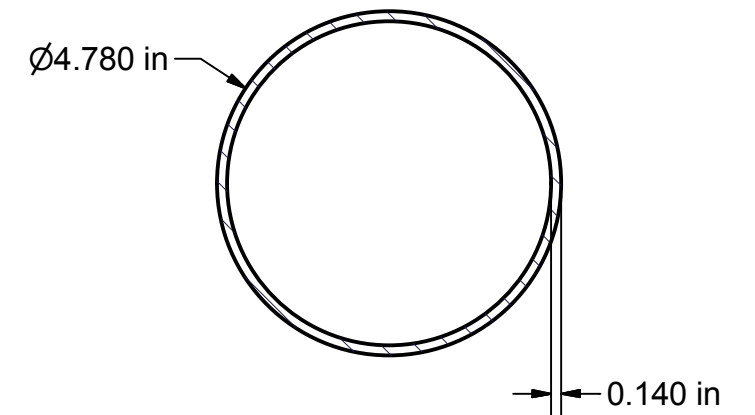

GROUND SLEEVE
MATERIAL - ALUMINUM

THIRD
ANGLE
PROJECTION

KWIKGOAL® 140 Pacific Drive
Quakertown,
Pa. 18951

DIMENSIONS ARE IN INCHES
UNLESS OTHERWISE SPECIFIED

Approved By:

Part #:

Date:

7E101

This item is the **exclusive**
property of **KWIK GOAL LTD.**
Reproduction or duplication
without the express written
consent of **KWIK GOAL LTD.**
is **strictly forbidden.**

Drawn By: BRush

Desc:

Date: 5/16/2003

Sheet: 3 of 4

Revision #: 3

MULTI-SPORT BACKSTOP
SYSTEM

Cad File: 7E101.idw

Finish Info.