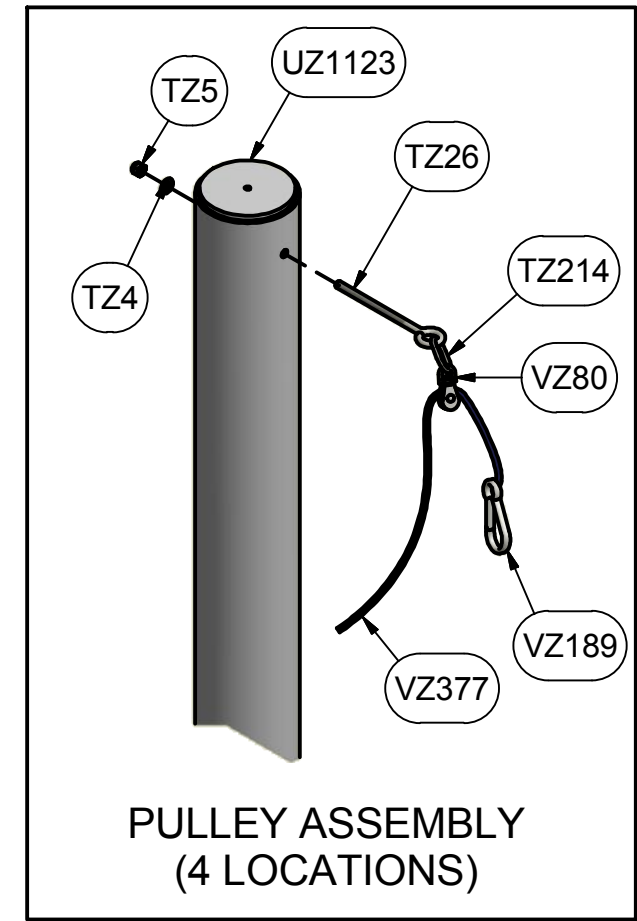

Desc:

Date: 5/16/2003

Sheet: 3 of 4

Revision #: 3

MULTI-SPORT BACKSTOP
SYSTEM

Cad File: 7E101.idw

Finish Info.

Parts List		
Part #	Qty	Description
UZ1123	4	7E101 UPRIGHT
UZ882	4	Ground Sleeve
TZ26	4	5/16 x 5 Eyebolt
TZ5	4	5/16-18 Lock Nut
TZ19	8	1/4-20 Lock Nut
TZ49	8	1/4-20 x 5 Hex Bolt
VZ174	4	Rope Cleat
VZ80	4	3/4" Swivel Pulley
TZ214	4	89-1/4 Repair Link
UZ66	4	GROUND SLEEVE CAP
VZ203	8	Net Peg
TZ4	12	5/16 Flat Washer
VZ189	4	5/16 Snap Link
3E401	1	Net, 3mm, 1-3/4 Mesh
VZ377	4	Braided Rope, 26' Length