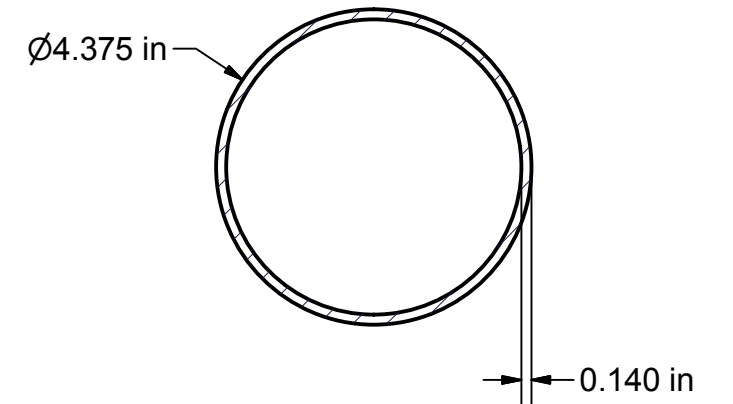

MATERIAL DETAILS

UPRIGHT
MATERIAL - ALUMINUM