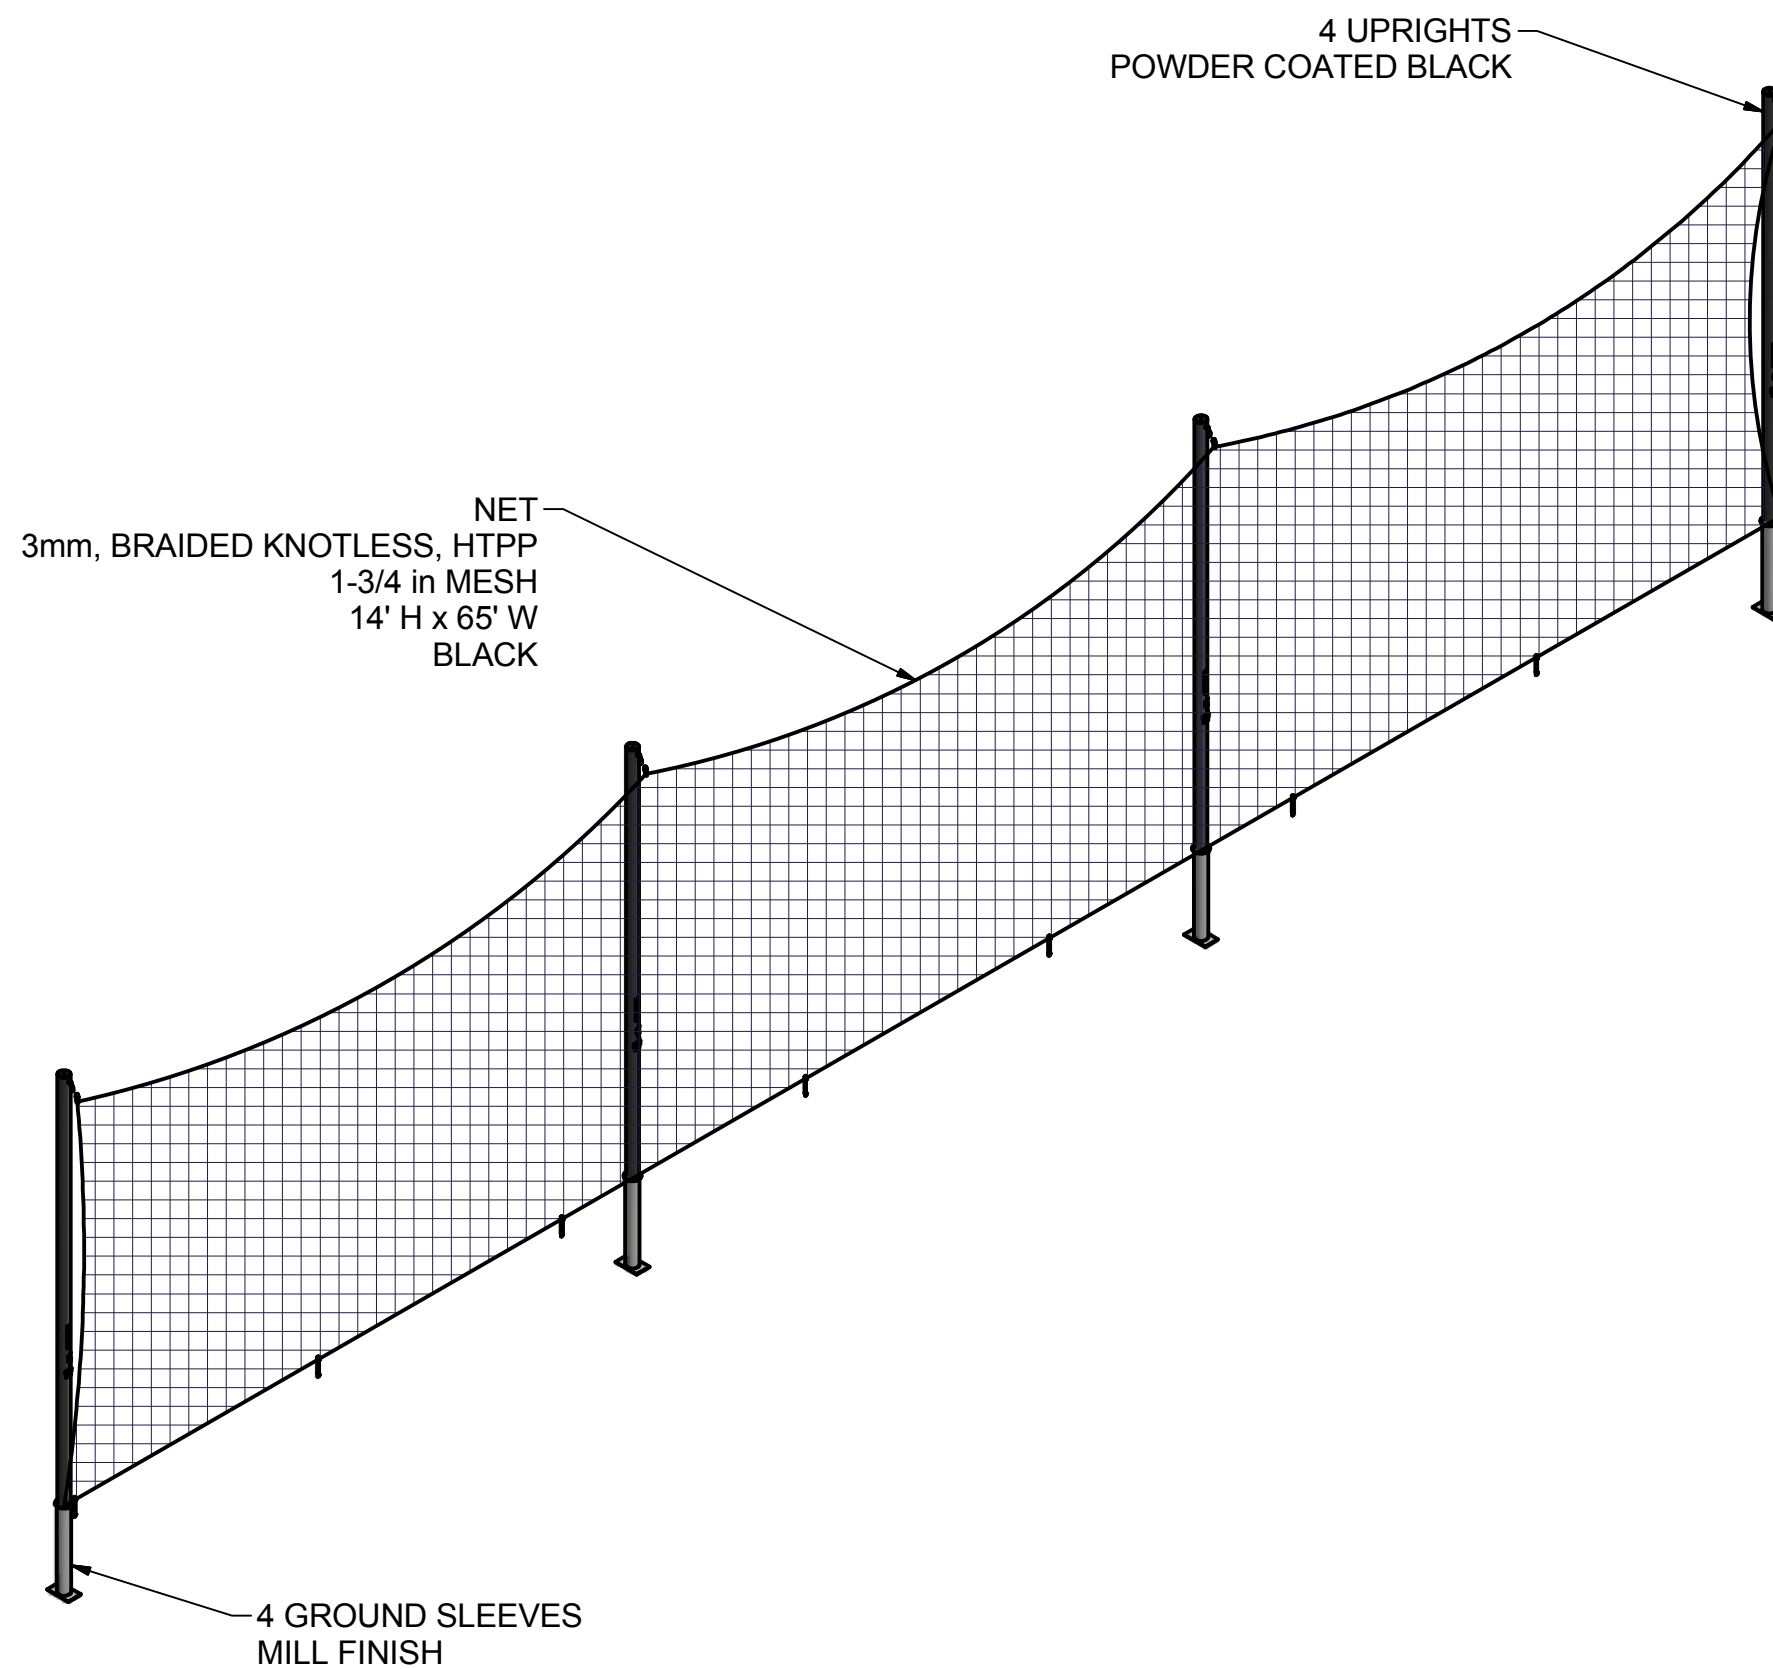

MATERIAL DETAILS

THIRD
ANGLE
PROJECTION

KWIKGOAL® 140 Pacific Drive
Quakertown,
Pa. 18951

DIMENSIONS ARE IN INCHES
UNLESS OTHERWISE SPECIFIED

Approved By:

Part #:

Date:

7E101

This item is the **exclusive**
property of **KWIK GOAL LTD.**
Reproduction or duplication
without the express written
consent of **KWIK GOAL LTD.**
is **strictly forbidden.**

Drawn By: BRush

Desc:

Date: 5/16/2003

Sheet: 3 of 4

Revision #: 3

MULTI-SPORT BACKSTOP
SYSTEM

Cad File: 7E101.idw

Finish Info.