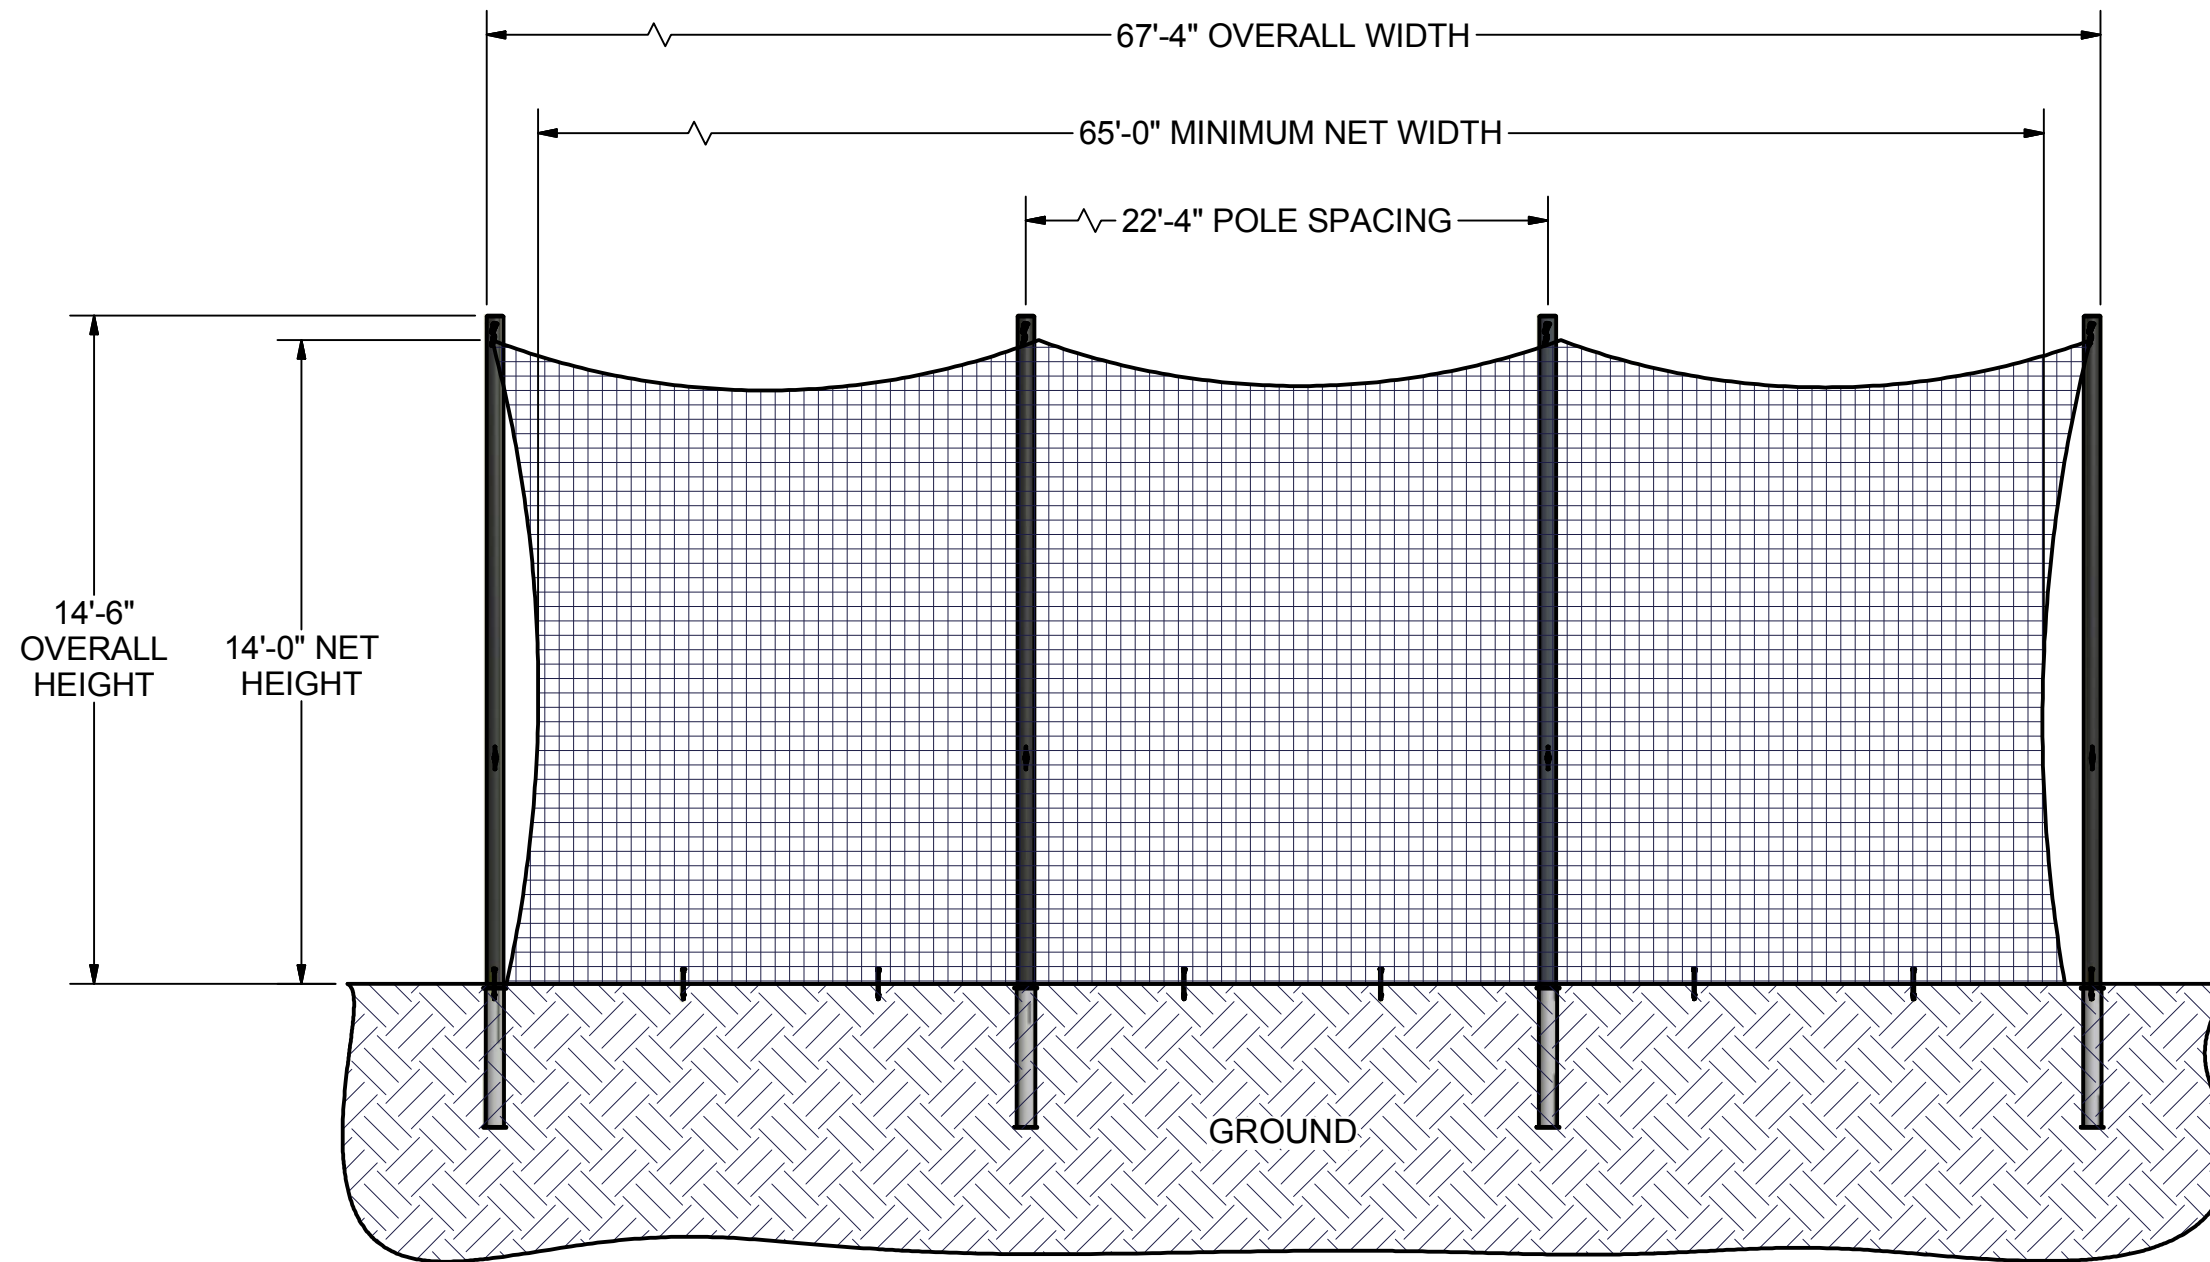

FRONT VIEW

SIDE VIEW

FEATURES:

- 1) ALUMINUM UPRIGHTS WITH HOIST SYSTEM FOR EASY NET HANDLING
- 2) ALUMINUM GROUND SLEEVES WITH CAPS
- 3) HTPP NET - (14ft x 65ft - 3mm x 1-3/4" MESH)
- 4) GROUND PEGS TO HOLD NET ON GROUND DURING PLAY
- 5) ASSEMBLED WEIGHT:
 - UPRIGHTS: 40 LBS. EACH
 - NET: 31 LBS
 - TOTAL WITH NET: 191 LBS