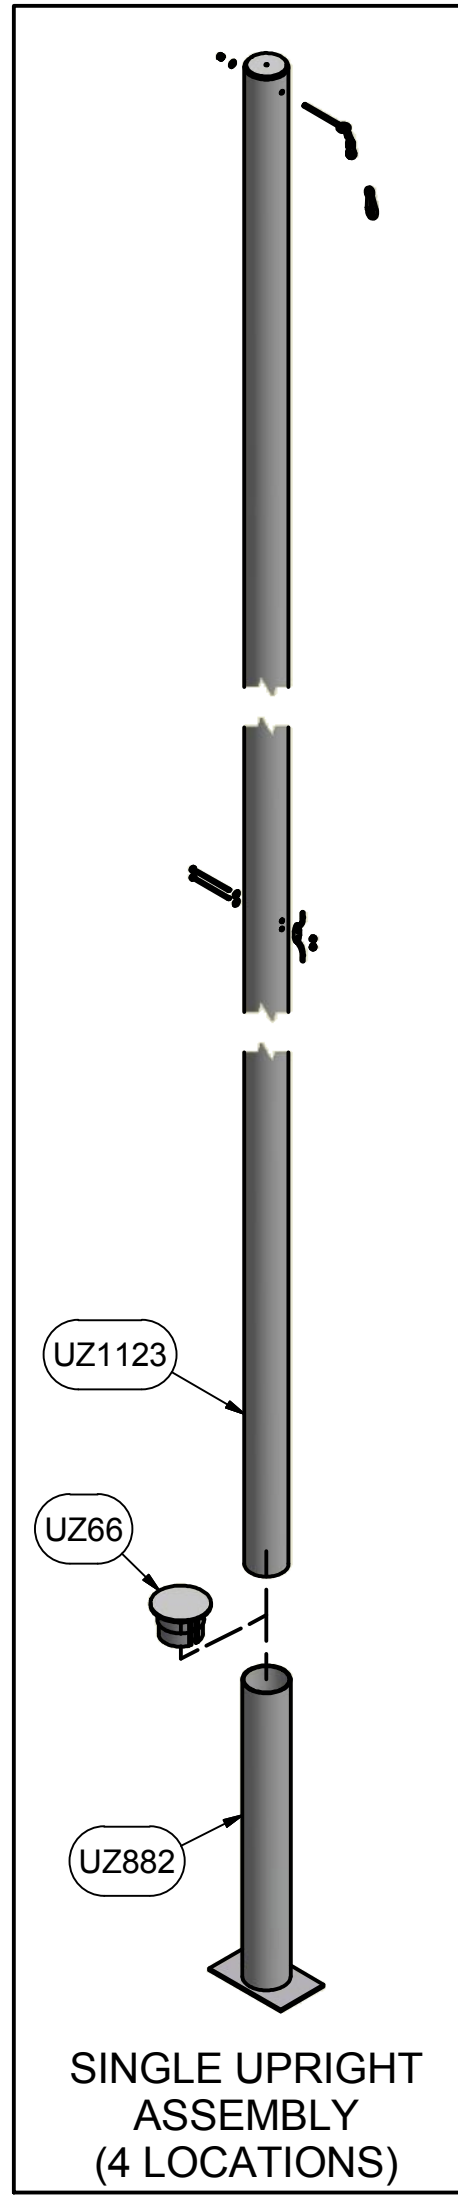

Finish Info.

THIRD ANGLE PROJECTION

KWIKGOAL

140 Pacific Drive
Quakertown,
Pa. 18951

DIMENSIONS ARE IN INCHES UNLESS OTHERWISE SPECIFIED

This item is the **exclusive** property of **KWIK GOAL LTD.** Reproduction or duplication **without** the express written consent of **KWIK GOAL LTD.** is **strictly forbidden.**

Approved By:

Date:

Drawn By: BRush

Date: 5/16/2003

Sheet: 1 of 4

Revision #: 3

Cad File: 7E101.idw

Part #:

Part #:

Date:

7E101

This item is the **exclusive**
property of **KWIK GOAL LTD.**
Reproduction or duplication
without the express written
consent of **KWIK GOAL LTD.**
is **strictly forbidden.**

Drawn By: BRush

Desc:

Date: 5/16/2003

Sheet: 3 of 4

Revision #: 3

MULTI-SPORT BACKSTOP
SYSTEM

Cad File: 7E101.idw

Finish Info.

Parts List		
Part #	Qty	Description
UZ1123	4	7E101 UPRIGHT
UZ882	4	Ground Sleeve
TZ26	4	5/16 x 5 Eyebolt
TZ5	4	5/16-18 Lock Nut
TZ19	8	1/4-20 Lock Nut
TZ49	8	1/4-20 x 5 Hex Bolt
VZ174	4	Rope Cleat
VZ80	4	3/4" Swivel Pulley
TZ214	4	89-1/4 Repair Link
UZ66	4	GROUND SLEEVE CAP
VZ203	8	Net Peg
TZ4	12	5/16 Flat Washer
VZ189	4	5/16 Snap Link
3E401	1	Net, 3mm, 1-3/4 Mesh
VZ377	4	Braided Rope, 26' Length