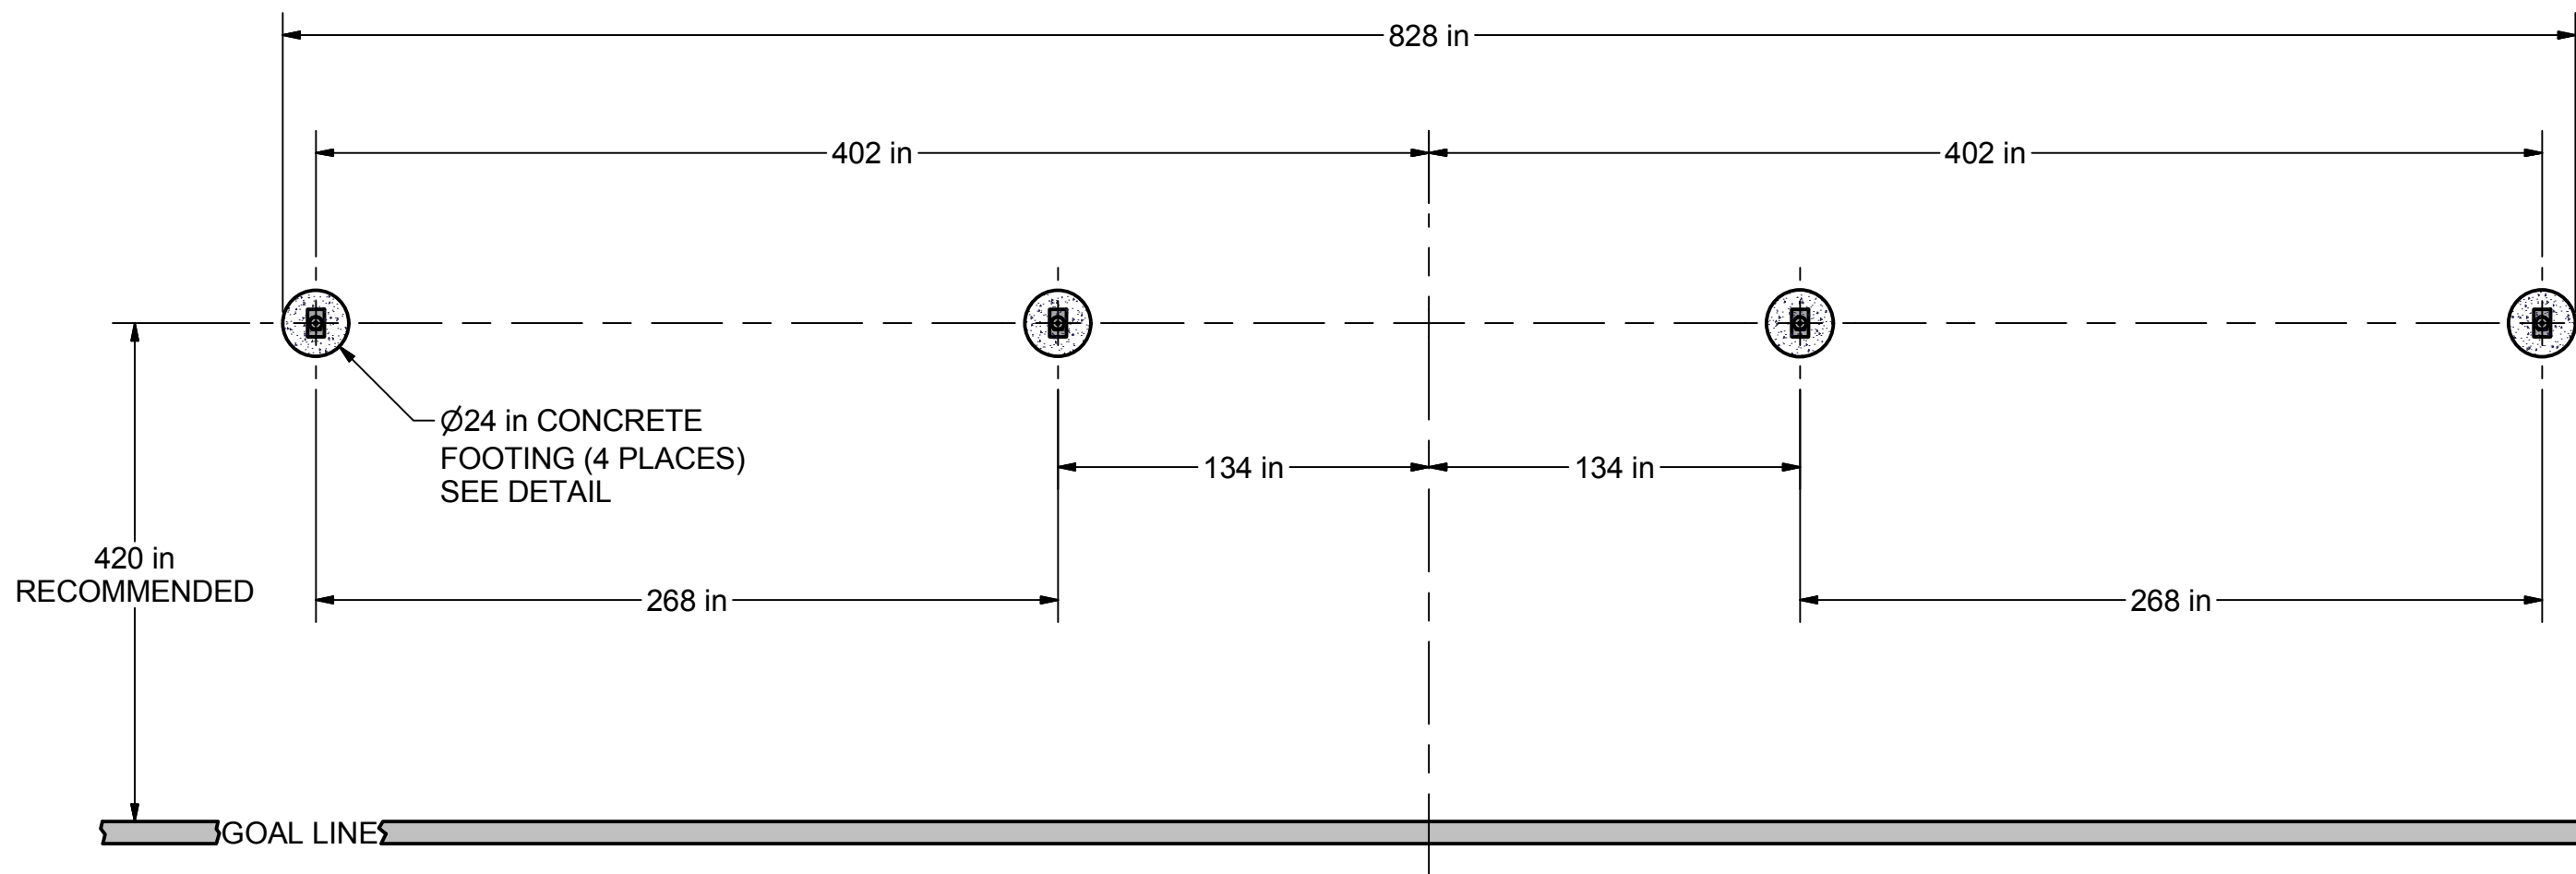

OVERHEAD VIEW

NOTES:

1) DIMENSIONS ARE FOR PLANNING PURPOSES. INSTALLATION MUST BE IN ACCORDANCE WITH INSTALLATION INSTRUCTIONS.

MATERIAL REQUIRED, BUT **NOT** SUPPLIED

1.3 cubic yard - CONCRETE
0.5 cubic yard - CLEAN STONE (1/4" - 3/4")
ABOVE AMOUNTS ARE PER UNIT INSTALLATION

Finish Info.

THIRD ANGLE PROJECTION	140 Pacific Drive Quakertown, Pa. 18951		
	DIMENSIONS ARE IN INCHES UNLESS OTHERWISE SPECIFIED	Approved By: Date:	Part #: 7E101
This item is the exclusive property of KWIK GOAL LTD. Reproduction or duplication without the express written consent of KWIK GOAL LTD. is strictly forbidden.	Drawn By: BRush Date: 5/16/2003 Sheet: 2 of 4 Revision #: 3 Cad File: 7E101.idw	Desc: MULTI-SPORT BACKSTOP SYSTEM