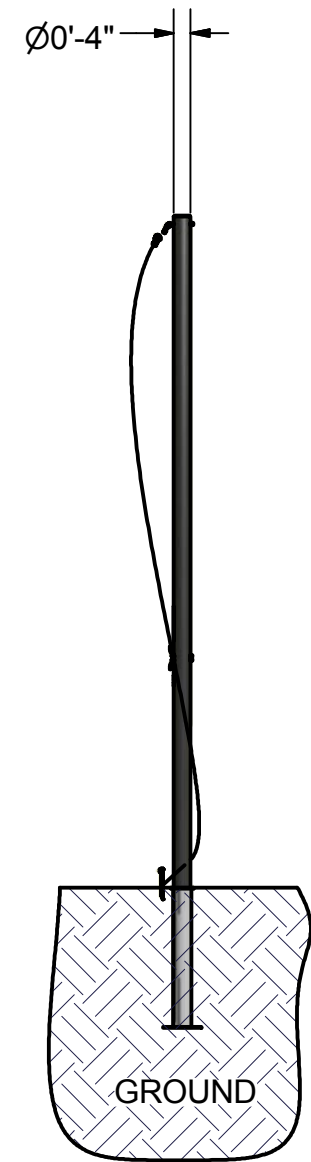

FRONT VIEW

SIDE VIEW

FEATURES:

- 1) ALUMINUM UPRIGHTS WITH HOIST SYSTEM FOR EASY NET HANDLING
- 2) ALUMINUM GROUND SLEEVES WITH CAPS
- 3) HTPP NET - (14ft x 65ft - 3mm x 1-3/4" MESH)
- 4) GROUND PEGS TO HOLD NET ON GROUND DURING PLAY
- 5) ASSEMBLED WEIGHT:
 - UPRIGHTS: 40 LBS. EACH
 - NET: 31 LBS
 - TOTAL WITH NET: 191 LBS