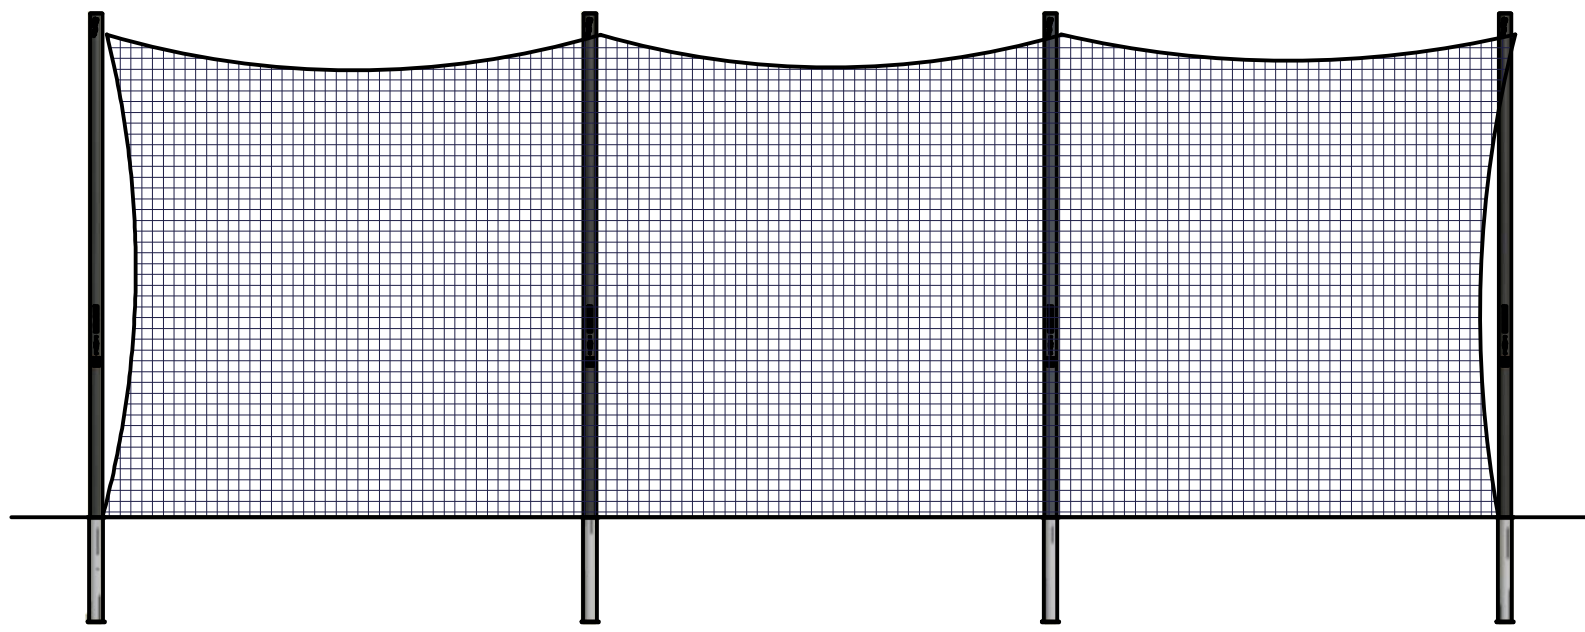

KWIK GOAL LTD.
7E101
FRONT VIEW

THIRD
ANGLE
PROJECTION

KWIKGOAL® 140 Pacific Drive
Quakertown,
Pa. 18951

DIMENSIONS ARE IN INCHES
UNLESS OTHERWISE SPECIFIED

Approved By:
Date:

Part #:
7E101

This item is the **exclusive**
property of **KWIK GOAL LTD.**
Reproduction or duplication
without the express written
consent of **KWIK GOAL LTD.**
is **strictly forbidden.**

Drawn By: BRush
Date: 5/16/2003
Sheet: of 4
Revision #: 3
Cad File: 7E101.idw

Desc:
MULTI-SPORT BACKSTOP
SYSTEM

Finish Info.