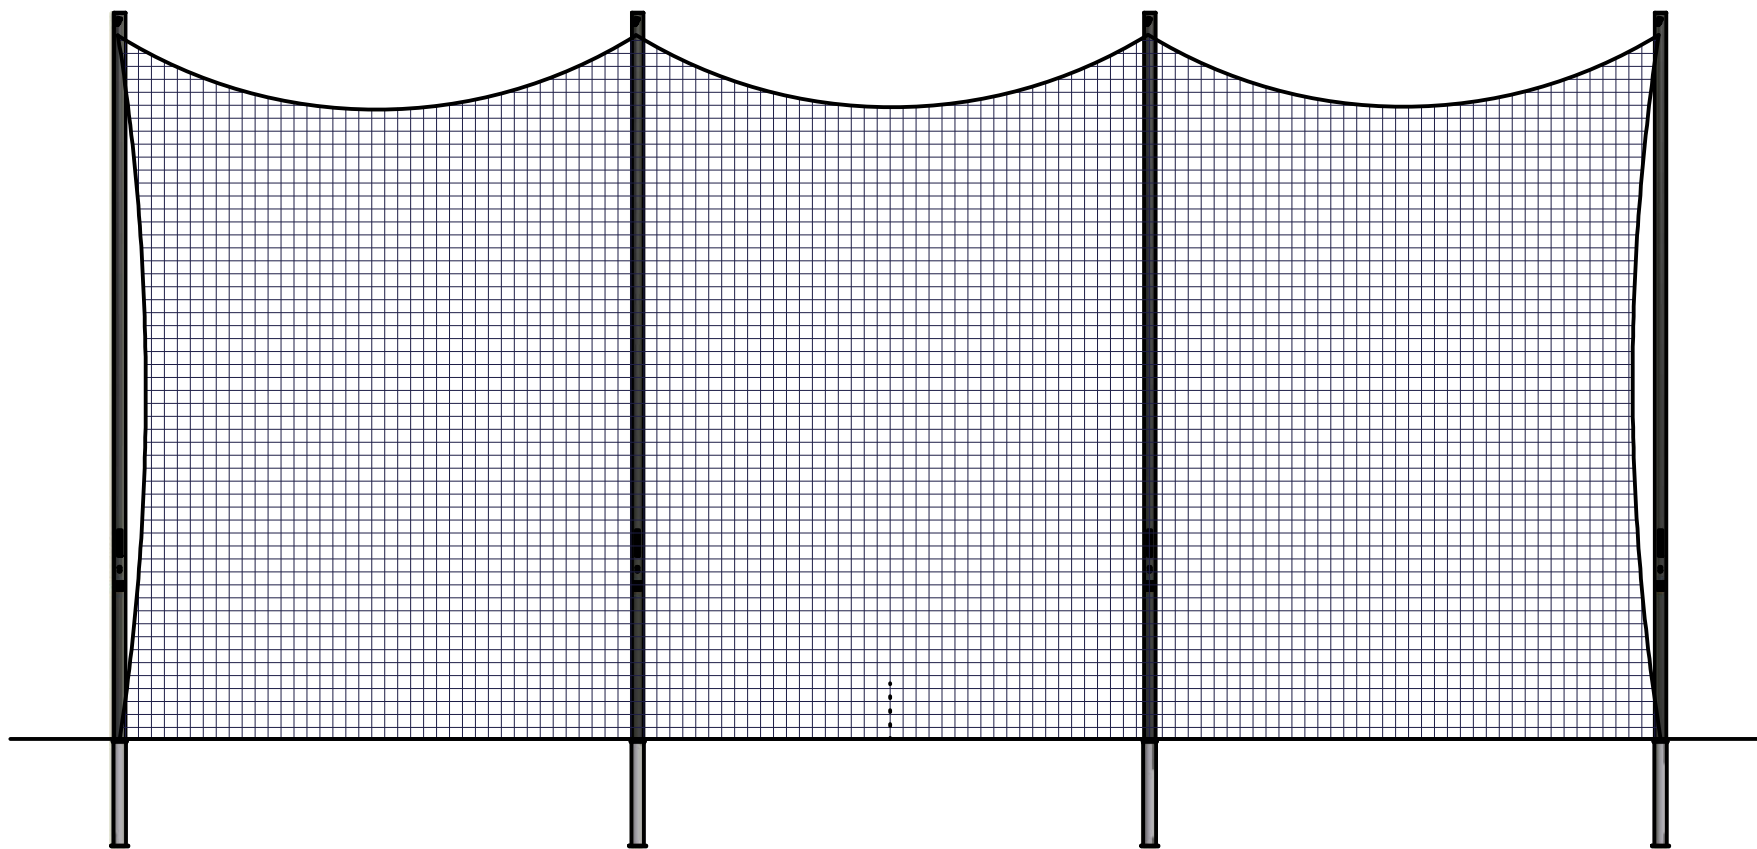

KWIK GOAL LTD.
7B101
FRONT VIEW

THIRD
ANGLE
PROJECTION

KWIKGOAL® 140 Pacific Drive
Quakertown,
Pa. 18951

DIMENSIONS ARE IN INCHES
UNLESS OTHERWISE SPECIFIED

Approved By:

Part #:

Date:

7B101

This item is the **exclusive**
property of **KWIK GOAL LTD.**
Reproduction or duplication
without the express written
consent of **KWIK GOAL LTD.**
is **strictly forbidden.**

Drawn By: BRush

Desc:

Date: 9/4/2012

20'H x 65'L Soccer Backstop

Sheet: of 4

Revision #: 7

Cad File: 7B101.idw

Finish Info.