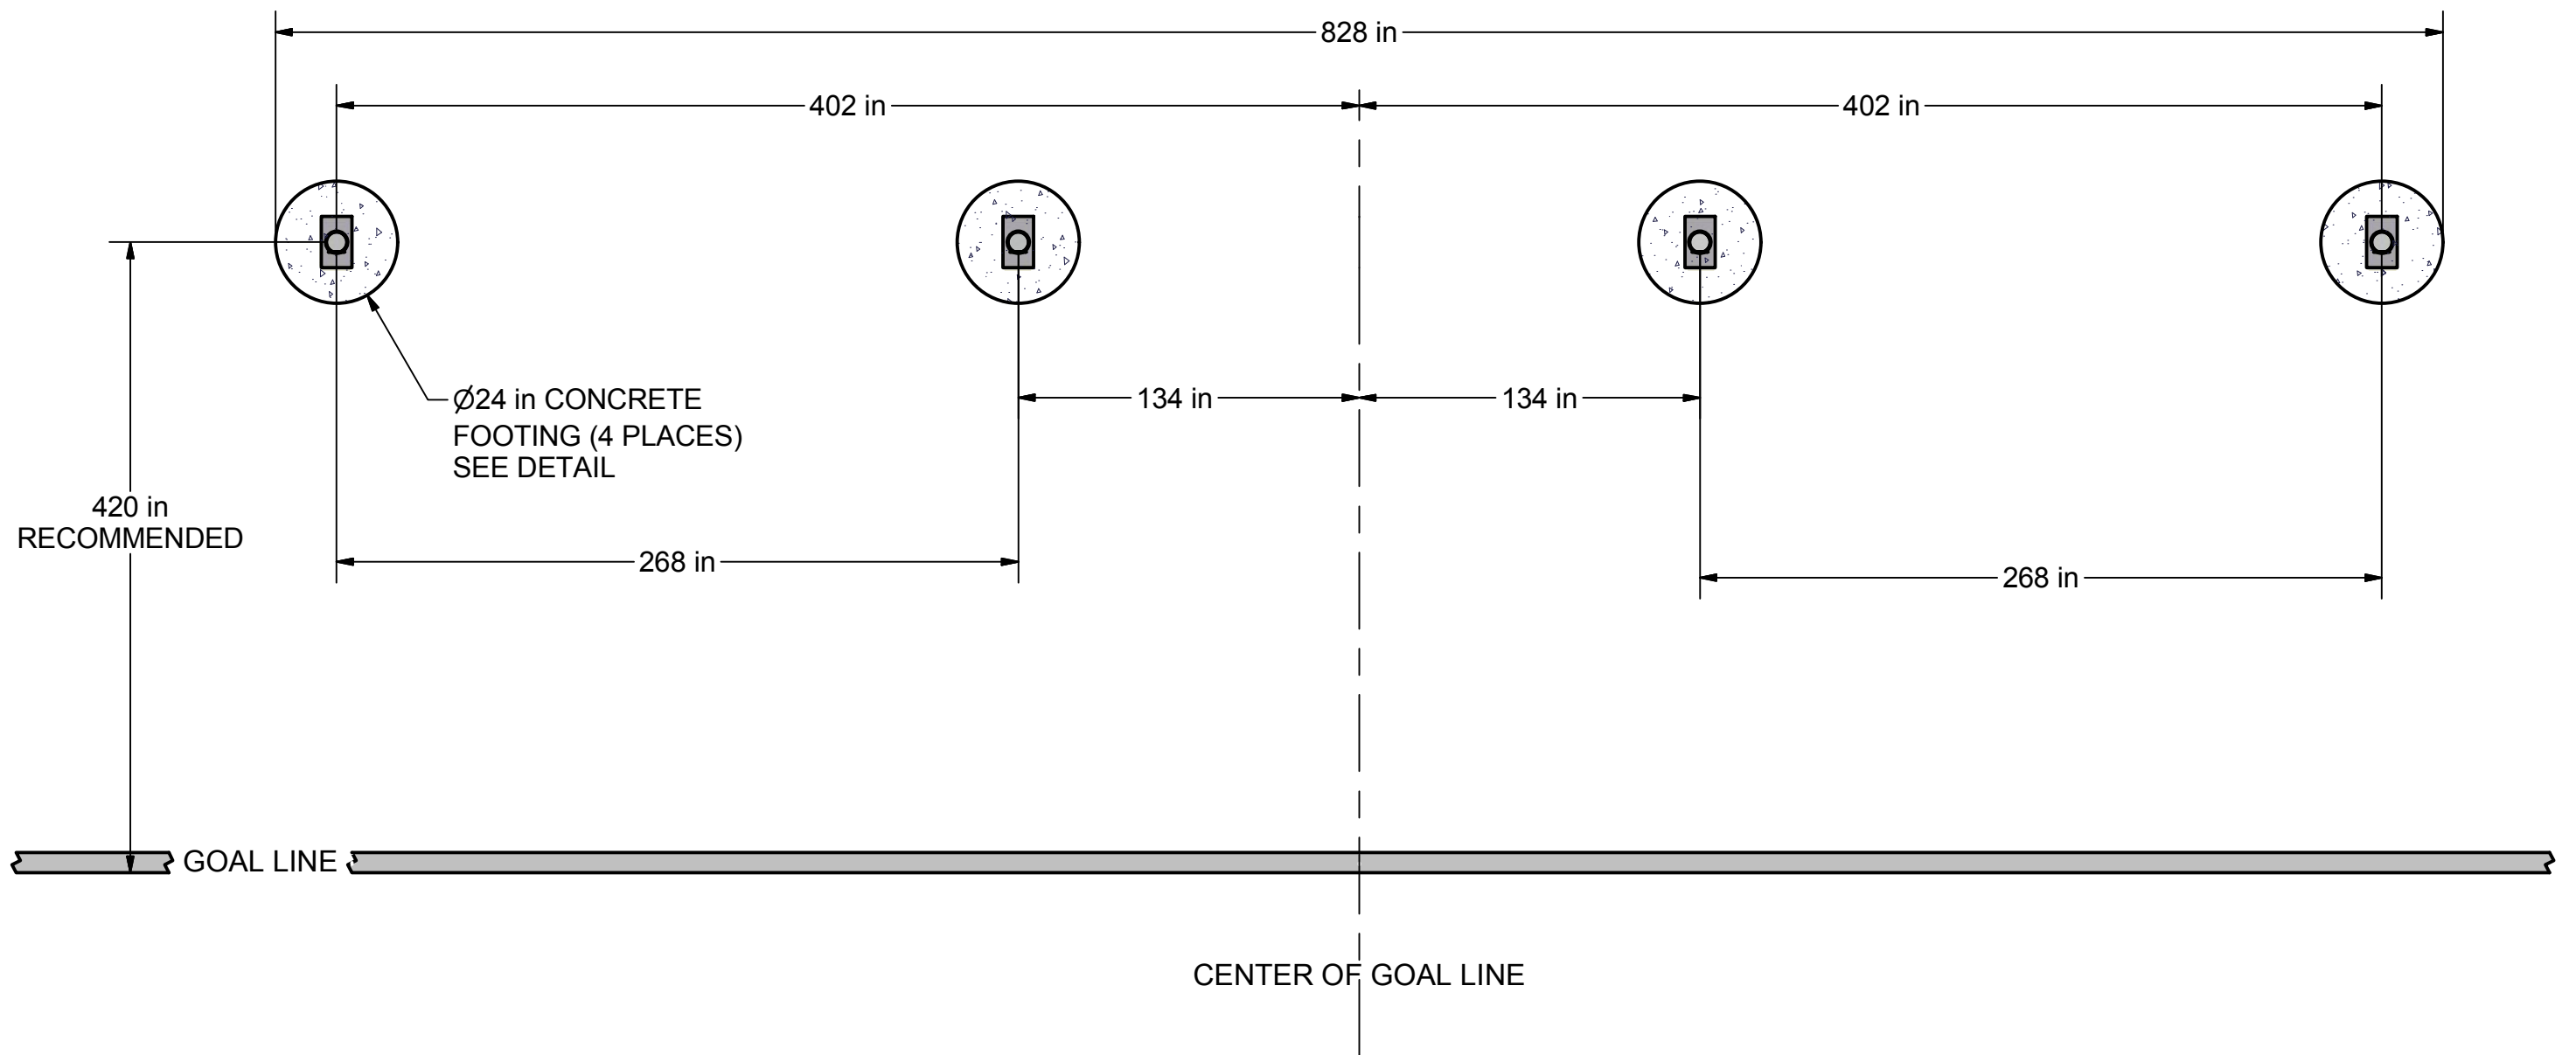

Drawn By: BRush
Date: 9/4/2012
Sheet: 1 of 4
Revision #: 7
Cad File: 7B101.idw

Desc:
20'H x 65'L Soccer Backstop

OVERHEAD VIEW

NOTES:

1) DIMENSIONS ARE FOR PLANNING PURPOSES. INSTALLATION MUST BE IN ACCORDANCE WITH INSTALLATION INSTRUCTIONS.

Drawn By: BRush

Desc:

Date: 9/4/2012

20'H x 65'L Soccer Backstop

Sheet: of 4

Revision #: 7

Cad File: 7B101.idw

Finish Info.