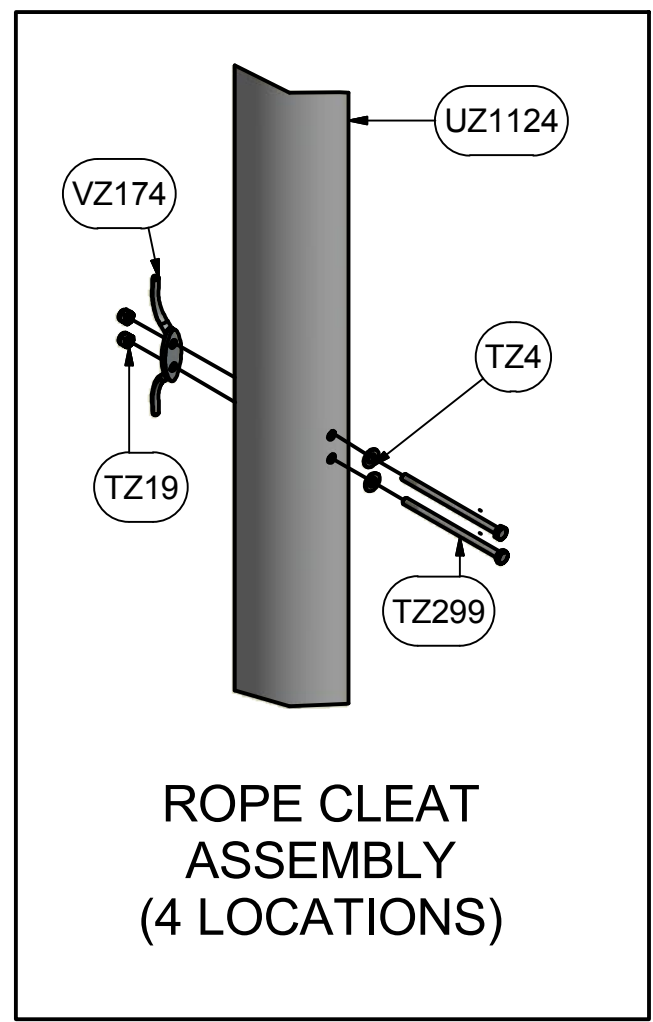

KWIKGOAL® 140 Pacific Drive
Quakertown,
Pa. 18951

DIMENSIONS ARE IN INCHES
UNLESS OTHERWISE SPECIFIED

Approved By:
Date:

Part #:
7B101

This item is the **exclusive**
property of **KWIK GOAL LTD.**
Reproduction or duplication
without the express written
consent of **KWIK GOAL LTD.**
is **strictly forbidden.**

Drawn By: BRush
Date: 9/4/2012
Sheet: 3 of 4
Revision #: 7
Cad File: 7B101.idw

Desc:
20'H x 65'L Soccer Backstop

Finish Info.

Parts List		
Part #	Qty	Description
UZ1124	4	7B101 UPRIGHT
UZ211	4	GROUND SLEEVE CAP
UZ803	4	GROUND SLEEVE
VZ80	4	3/4" Swivel Pulley
VZ264	4	Braided Rope, 38' Length
VZ203	8	Net Peg
VZ189	4	5/16 Snap Link
VZ174	4	Rope Cleat
TZ5	4	5/16-18 Lock Nut
TZ4	12	5/16 Flat Washer
TZ299	8	1/4-20 x 4 3/4 Hex Bolt
TZ26	4	5/16 x 5 Eyebolt
TZ214	4	89-1/4 Repair Link
TZ19	8	1/4-20 Lock Nut
3B2866	1	NET, 3MM ROPE, 4" MESH

Finish Info.

THIRD ANGLE PROJECTION
 DIMENSIONS ARE IN INCHES UNLESS OTHERWISE SPECIFIED
 This item is the **exclusive** property of **KWIK GOAL LTD.** Reproduction or duplication **without** the express written consent of **KWIK GOAL LTD.** is **strictly forbidden.**

Drawn By: BRush

Desc:

Date: 9/4/2012

20'H x 65'L Soccer Backstop

Sheet: of 4

Revision #: 7

Cad File: 7B101.idw

Finish Info.