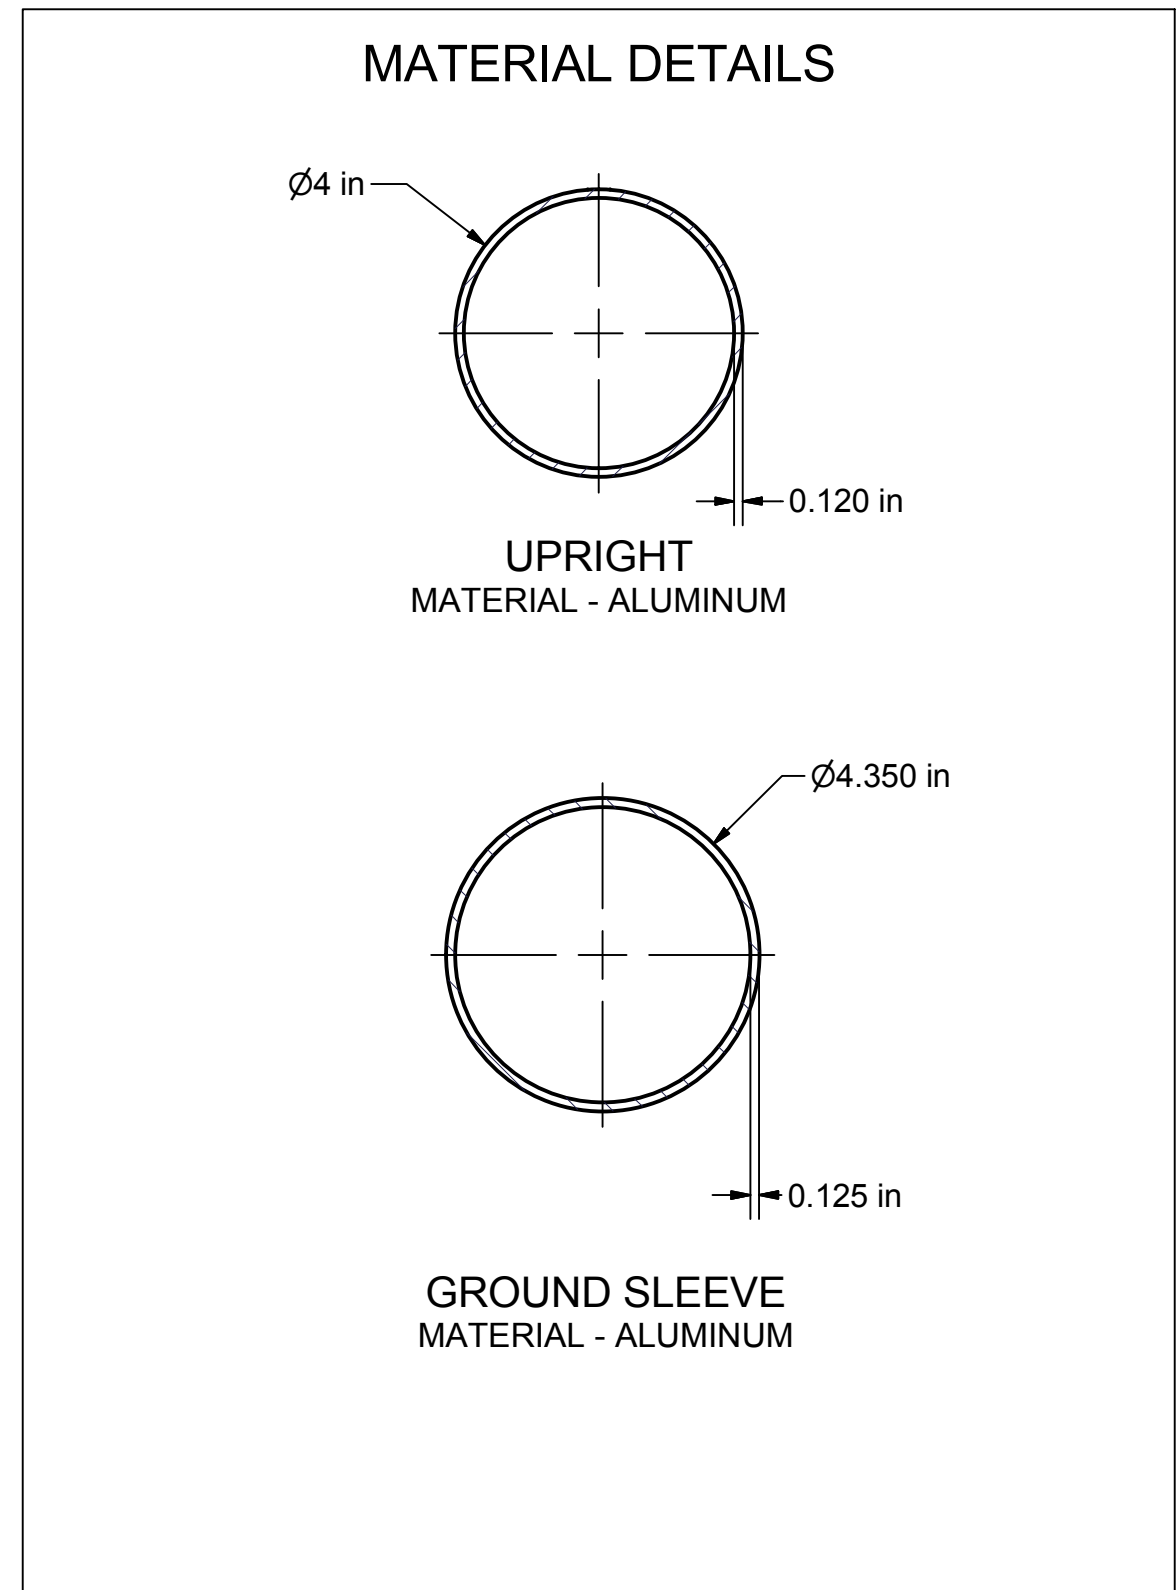

KWIKGOAL® 140 Pacific Drive
Quakertown,
Pa. 18951

DIMENSIONS ARE IN INCHES
UNLESS OTHERWISE SPECIFIED

Approved By:
Date:

Part #:
7B101

This item is the **exclusive**
property of **KWIK GOAL LTD.**
Reproduction or duplication
without the express written
consent of **KWIK GOAL LTD.**
is **strictly forbidden.**

Drawn By: BRush
Date: 9/4/2012
Sheet: 3 of 4
Revision #: 7
Cad File: 7B101.idw

Desc:
20'H x 65'L Soccer Backstop

Finish Info.