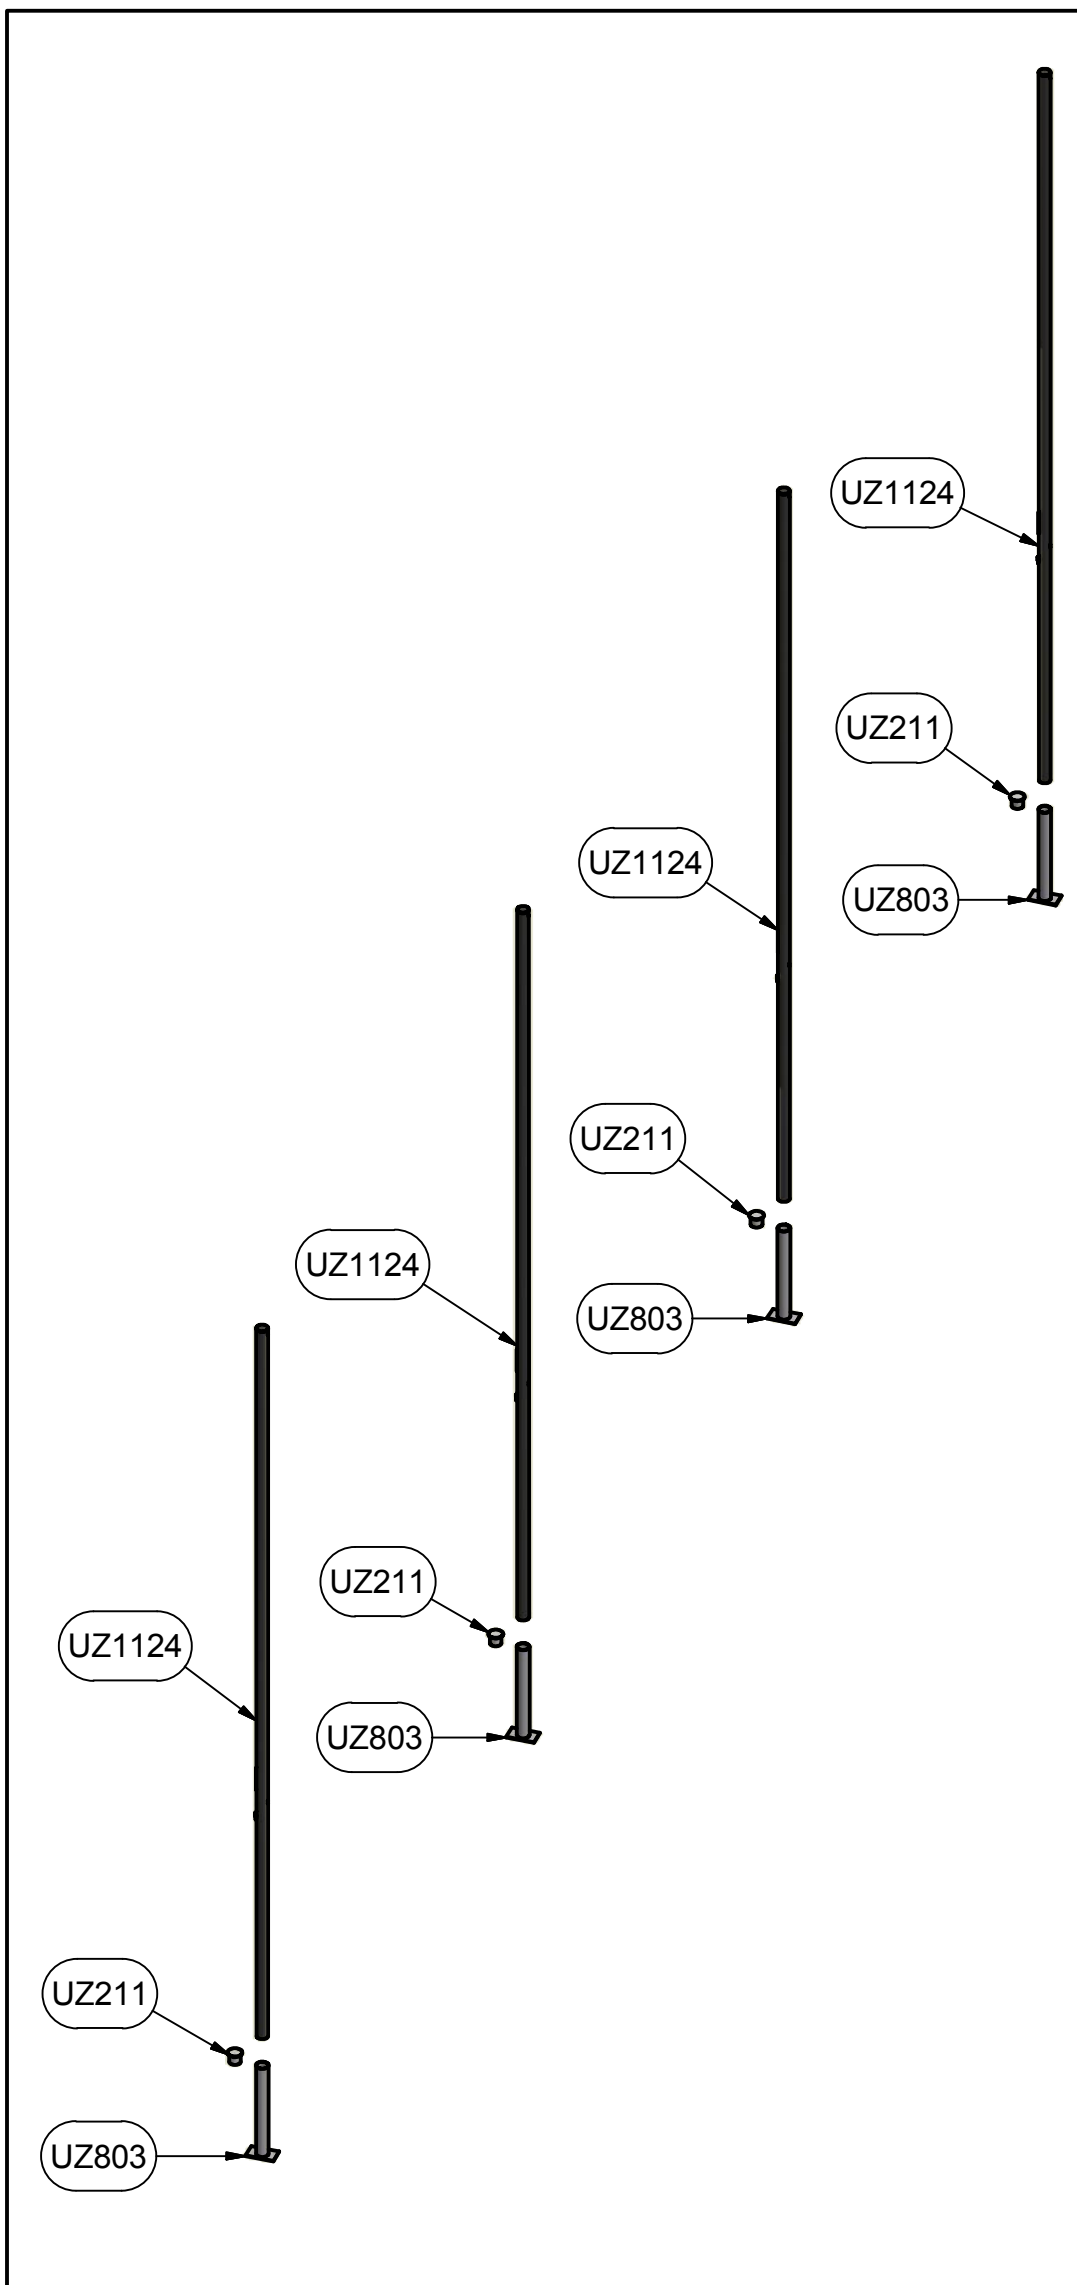

FRONT VIEW

SIDE VIEW

FEATURES:

- 1) ALUMINUM UPRIGHTS WITH HOIST SYSTEM FOR EASY NET HANDLING
- 2) ALUMINUM GROUND SLEEVES WITH CAPS
- 3) BRAIDED KNOTLESS HTPP NET - (20ft x 65ft - 3mm x 4" MESH)
- 4) GROUND PEGS TO HOLD NET ON GROUND DURING PLAY
- 5) ASSEMBLED WEIGHT:
 - UPRIGHTS: 43 LBS. EACH
 - NET: 21 LBS
 - TOTAL WITH NET: 193 LBS

Drawn By: BRush
Date: 9/4/2012
Sheet: 1 of 4
Revision #: 7
Cad File: 7B101.idw

Desc:
20'H x 65'L Soccer Backstop

OVERHEAD VIEW

NOTES:

1) DIMENSIONS ARE FOR PLANNING PURPOSES. INSTALLATION MUST BE IN ACCORDANCE WITH INSTALLATION INSTRUCTIONS.

Drawn By: BRush
Date: 9/4/2012
Sheet: 3 of 4
Revision #: 7
Cad File: 7B101.idw

Desc:
20'H x 65'L Soccer Backstop

Finish Info.

Parts List		
Part #	Qty	Description
UZ1124	4	7B101 UPRIGHT
UZ211	4	GROUND SLEEVE CAP
UZ803	4	GROUND SLEEVE
VZ80	4	3/4" Swivel Pulley
VZ264	4	Braided Rope, 38' Length
VZ203	8	Net Peg
VZ189	4	5/16 Snap Link
VZ174	4	Rope Cleat
TZ5	4	5/16-18 Lock Nut
TZ4	12	5/16 Flat Washer
TZ299	8	1/4-20 x 4 3/4 Hex Bolt
TZ26	4	5/16 x 5 Eyebolt
TZ214	4	89-1/4 Repair Link
TZ19	8	1/4-20 Lock Nut
3B2866	1	NET, 3MM ROPE, 4" MESH

Drawn By: BRush

Desc:

Date: 9/4/2012

20'H x 65'L Soccer Backstop

Sheet: of 4

Revision #: 7

Cad File: 7B101.idw

Finish Info.