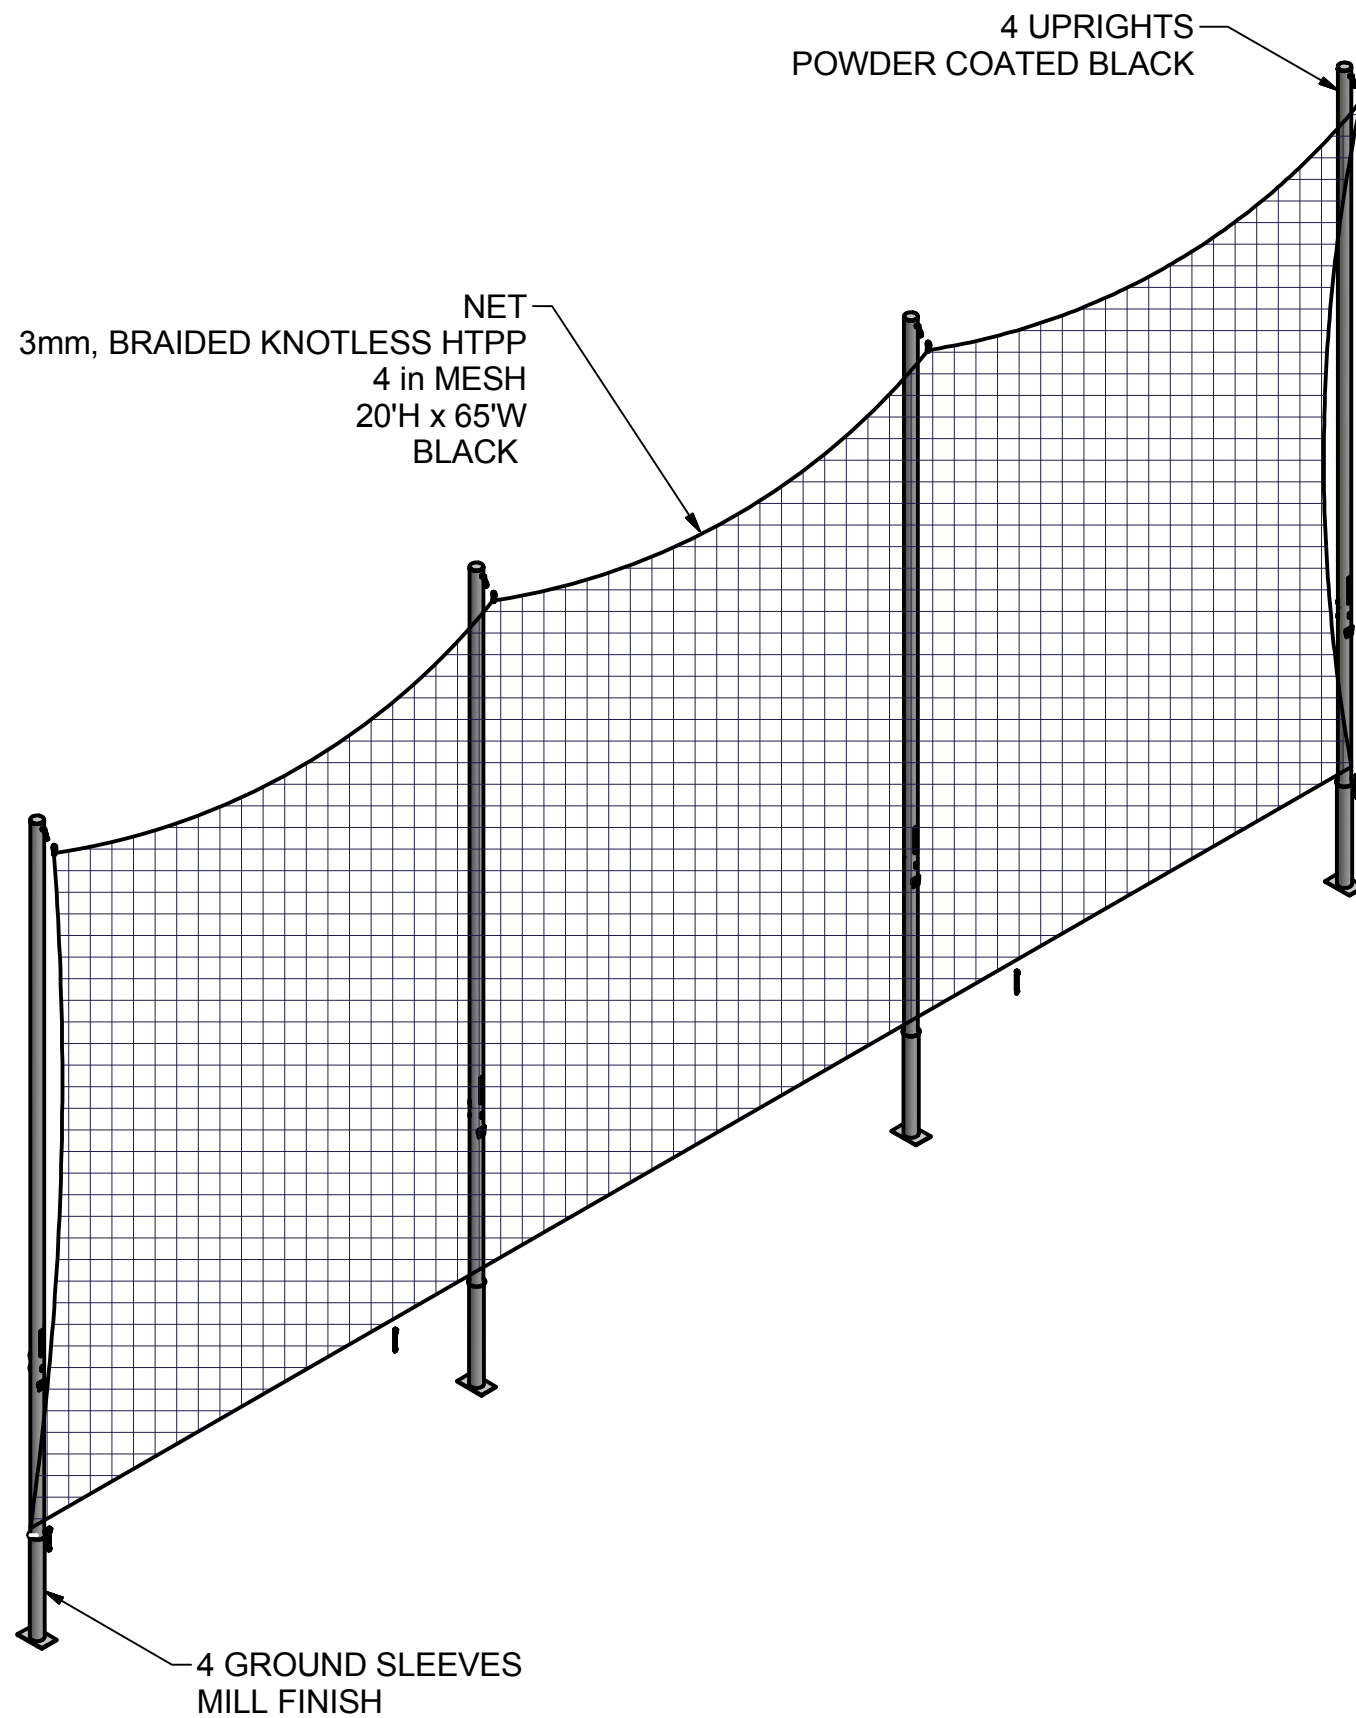

KWIKGOAL® 140 Pacific Drive
Quakertown,
Pa. 18951

DIMENSIONS ARE IN INCHES
UNLESS OTHERWISE SPECIFIED

Approved By:
Date:

Part #:
7B101

This item is the **exclusive**
property of **KWIK GOAL LTD.**
Reproduction or duplication
without the express written
consent of **KWIK GOAL LTD.**
is **strictly forbidden.**

Drawn By: BRush
Date: 9/4/2012
Sheet: 3 of 4
Revision #: 7
Cad File: 7B101.idw

Desc:
20'H x 65'L Soccer Backstop

Finish Info.