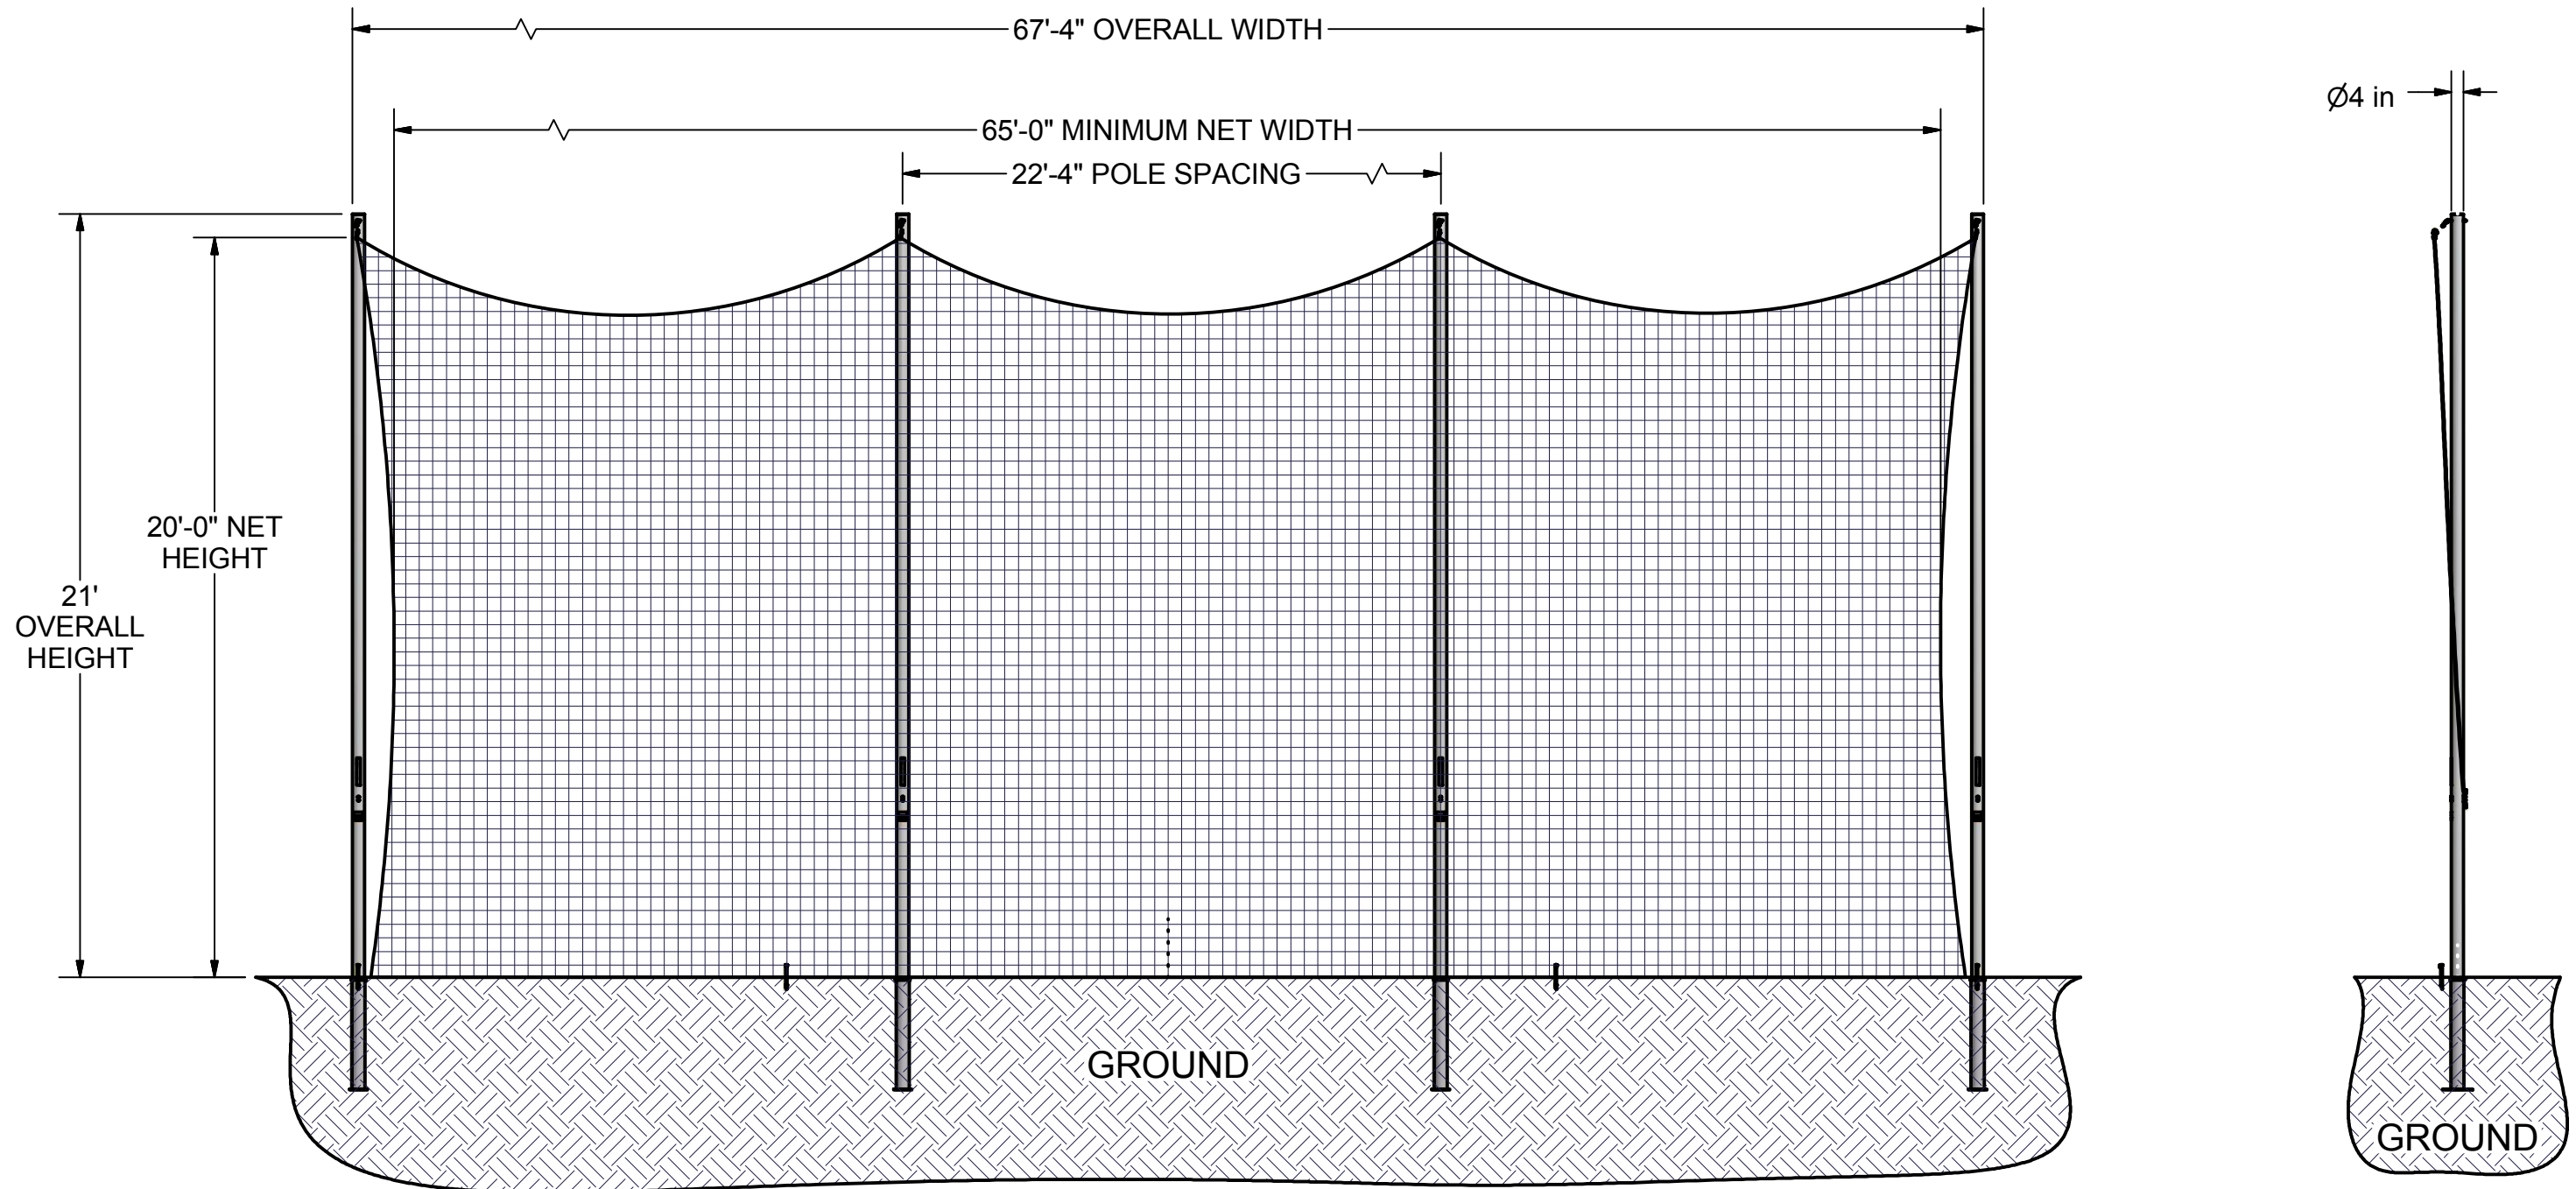

FRONT VIEW

SIDE VIEW

FEATURES:

- 1) ALUMINUM UPRIGHTS WITH HOIST SYSTEM FOR EASY NET HANDLING
- 2) ALUMINUM GROUND SLEEVES WITH CAPS
- 3) BRAIDED KNOTLESS HTPP NET - (20ft x 65ft - 3mm x 4" MESH)
- 4) GROUND PEGS TO HOLD NET ON GROUND DURING PLAY
- 5) ASSEMBLED WEIGHT:
 - UPRIGHTS: 43 LBS. EACH
 - NET: 21 LBS
 - TOTAL WITH NET: 193 LBS

Drawn By: BRush
Date: 9/4/2012
Sheet: 1 of 4
Revision #: 7
Cad File: 7B101.idw

Desc:
20'H x 65'L Soccer Backstop

OVERHEAD VIEW

NOTES:

1) DIMENSIONS ARE FOR PLANNING PURPOSES. INSTALLATION MUST BE IN ACCORDANCE WITH INSTALLATION INSTRUCTIONS.

MATERIAL REQUIRED, BUT **NOT** SUPPLIED

1.3 cubic yard - CONCRETE
 0.5 cubic yard - CLEAN STONE (1/4" - 3/4")
 ABOVE AMOUNTS ARE PER UNIT INSTALLATION

Finish Info.

<p>THIRD ANGLE PROJECTION</p>	<p>140 Pacific Drive Quakertown, Pa. 18951</p>	
	DIMENSIONS ARE IN INCHES UNLESS OTHERWISE SPECIFIED	Approved By: Date:
This item is the exclusive property of KWIK GOAL LTD. Reproduction or duplication without the express written consent of KWIK GOAL LTD. is strictly forbidden.	Drawn By: BRush Date: 9/4/2012 Sheet: 2 of 4 Revision #: 7 Cad File: 7B101.idw	Desc: 20'H x 65'L Soccer Backstop

Drawn By: BRush

Desc:

Date: 9/4/2012

20'H x 65'L Soccer Backstop

Sheet: of 4

Revision #: 7

Cad File: 7B101.idw

Finish Info.