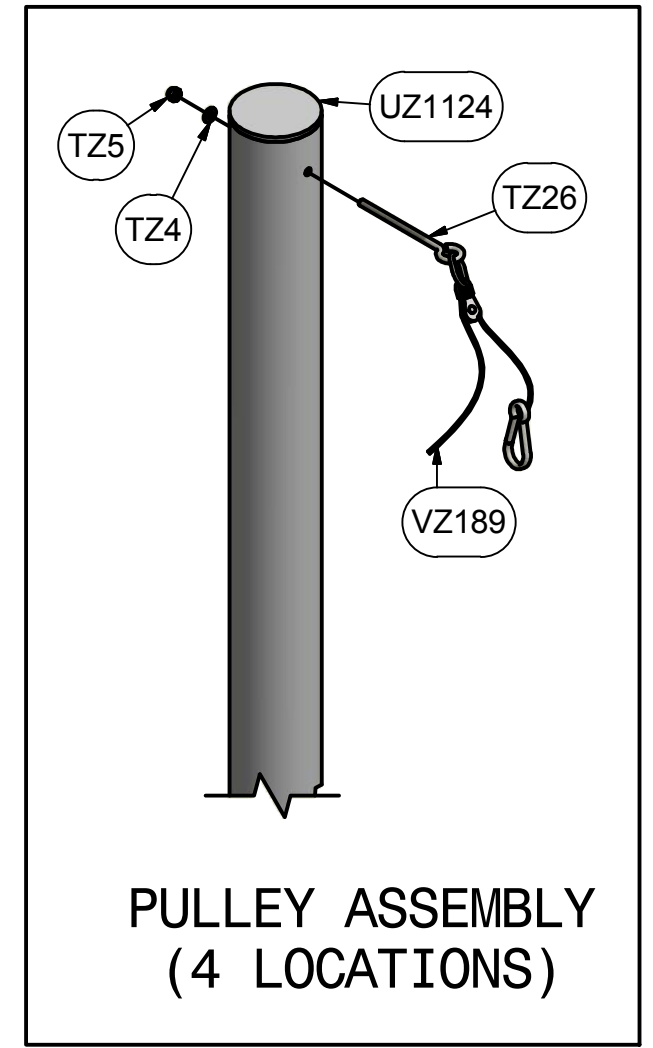

KWIKGOAL® 140 Pacific Drive
Quakertown,
Pa. 18951

DIMENSIONS ARE IN INCHES
UNLESS OTHERWISE SPECIFIED

Approved By:
Date:

Part #:
7B101

This item is the **exclusive**
property of **KWIK GOAL LTD.**
Reproduction or duplication
without the express written
consent of **KWIK GOAL LTD.**
is **strictly forbidden.**

Drawn By: BRush
Date: 9/4/2012
Sheet: 3 of 4
Revision #: 7
Cad File: 7B101.idw

Desc:
20'H x 65'L Soccer Backstop

Finish Info.

Parts List		
Part #	Qty	Description
UZ1124	4	7B101 UPRIGHT
UZ211	4	GROUND SLEEVE CAP
UZ803	4	GROUND SLEEVE
VZ80	4	3/4" Swivel Pulley
VZ264	4	Braided Rope, 38' Length
VZ203	8	Net Peg
VZ189	4	5/16 Snap Link
VZ174	4	Rope Cleat
TZ5	4	5/16-18 Lock Nut
TZ4	12	5/16 Flat Washer
TZ299	8	1/4-20 x 4 3/4 Hex Bolt
TZ26	4	5/16 x 5 Eyebolt
TZ214	4	89-1/4 Repair Link
TZ19	8	1/4-20 Lock Nut
3B2866	1	NET, 3MM ROPE, 4" MESH

Finish Info.

THIRD ANGLE PROJECTION
 DIMENSIONS ARE IN INCHES UNLESS OTHERWISE SPECIFIED
 This item is the **exclusive** property of **KWIK GOAL LTD.** Reproduction or duplication **without** the express written consent of **KWIK GOAL LTD.** is **strictly forbidden.**

Drawn By: BRush

Desc:

Date: 9/4/2012

20'H x 65'L Soccer Backstop

Sheet: of 4

Revision #: 7

Cad File: 7B101.idw

Finish Info.