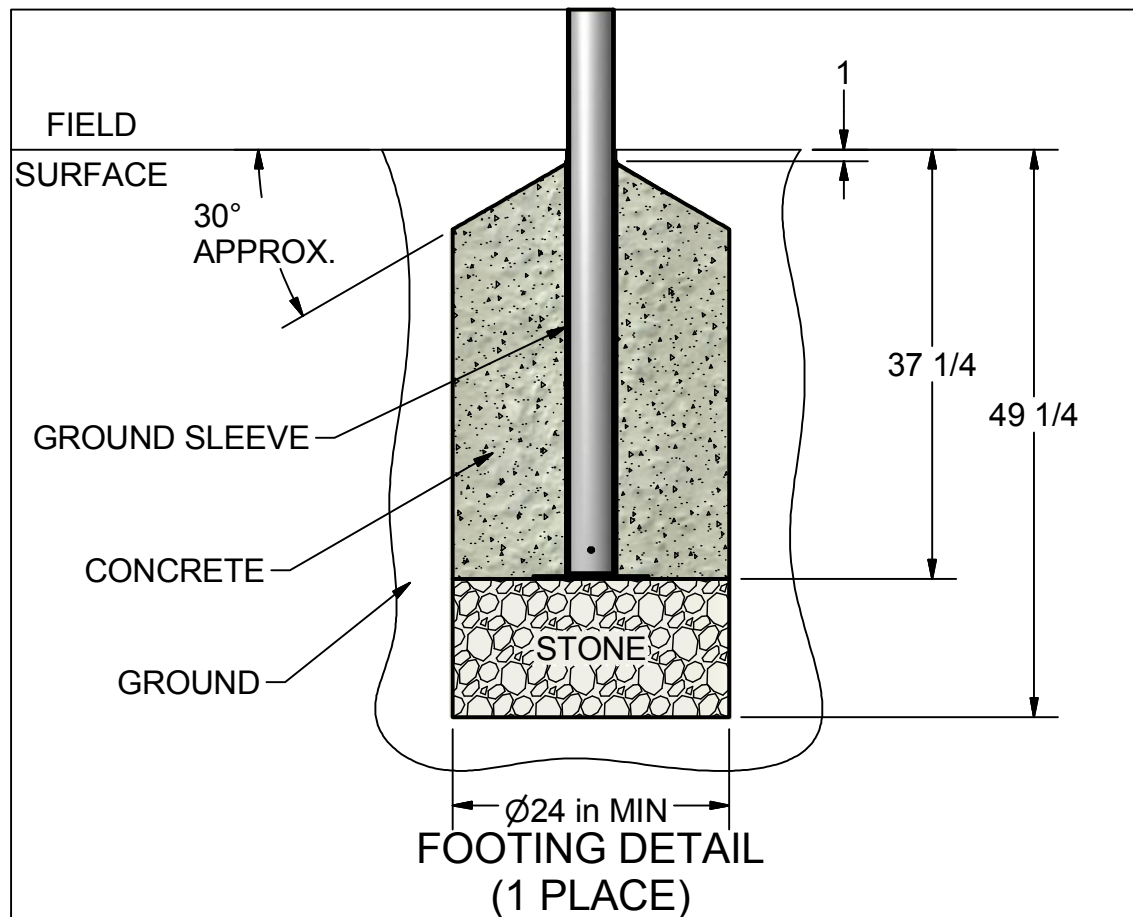

OVERHEAD VIEW

NOTES:

1) DIMENSIONS ARE FOR PLANNING PURPOSES. INSTALLATION MUST BE IN ACCORDANCE WITH INSTALLATION INSTRUCTIONS.

MATERIAL REQUIRED, BUT **NOT** SUPPLIED

1.3 cubic yard - CONCRETE
0.5 cubic yard - CLEAN STONE (1/4" - 3/4")
ABOVE AMOUNTS ARE PER UNIT INSTALLATION

Finish Info.

THIRD ANGLE PROJECTION	140 Pacific Drive Quakertown, Pa. 18951		
	DIMENSIONS ARE IN INCHES UNLESS OTHERWISE SPECIFIED	Approved By: Date:	Part #: 7B101
This item is the exclusive property of KWIK GOAL LTD. Reproduction or duplication without the express written consent of KWIK GOAL LTD. is strictly forbidden.	Drawn By: BRush Date: 9/4/2012 Sheet: 2 of 4 Revision #: 7 Cad File: 7B101.idw	Desc: 20'H x 65'L Soccer Backstop