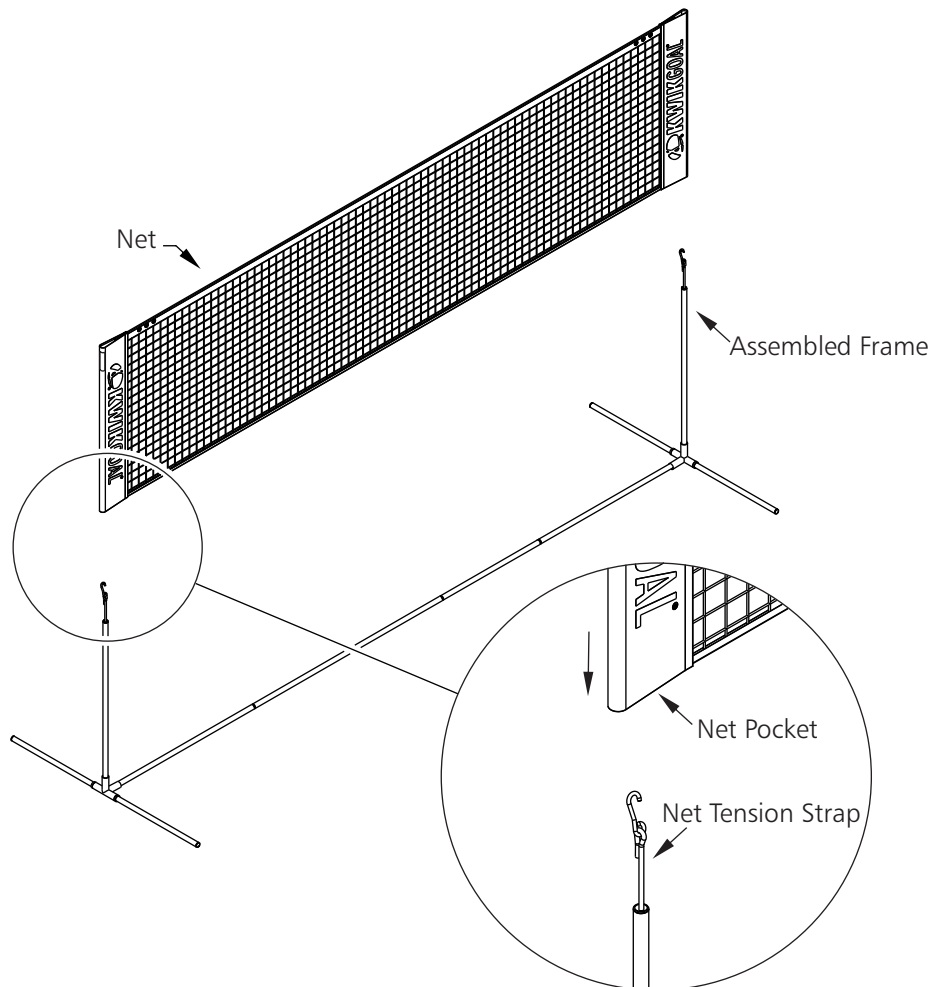

### **ASSEMBLY INSTRUCTIONS FOR 16B6 (ALL-SURFACE SOCCER TENNIS)**

1. Unpack all parts and check for damage that may have occurred during shipping. If damage has occurred, notify trucking company immediately. Lay out all parts. Remove all cardboard and packaging immediately. Wet or damp packaging may damage contents.
2. Read through entire instruction before beginning assembly and installation.
3. Assemble net onto frame as shown.