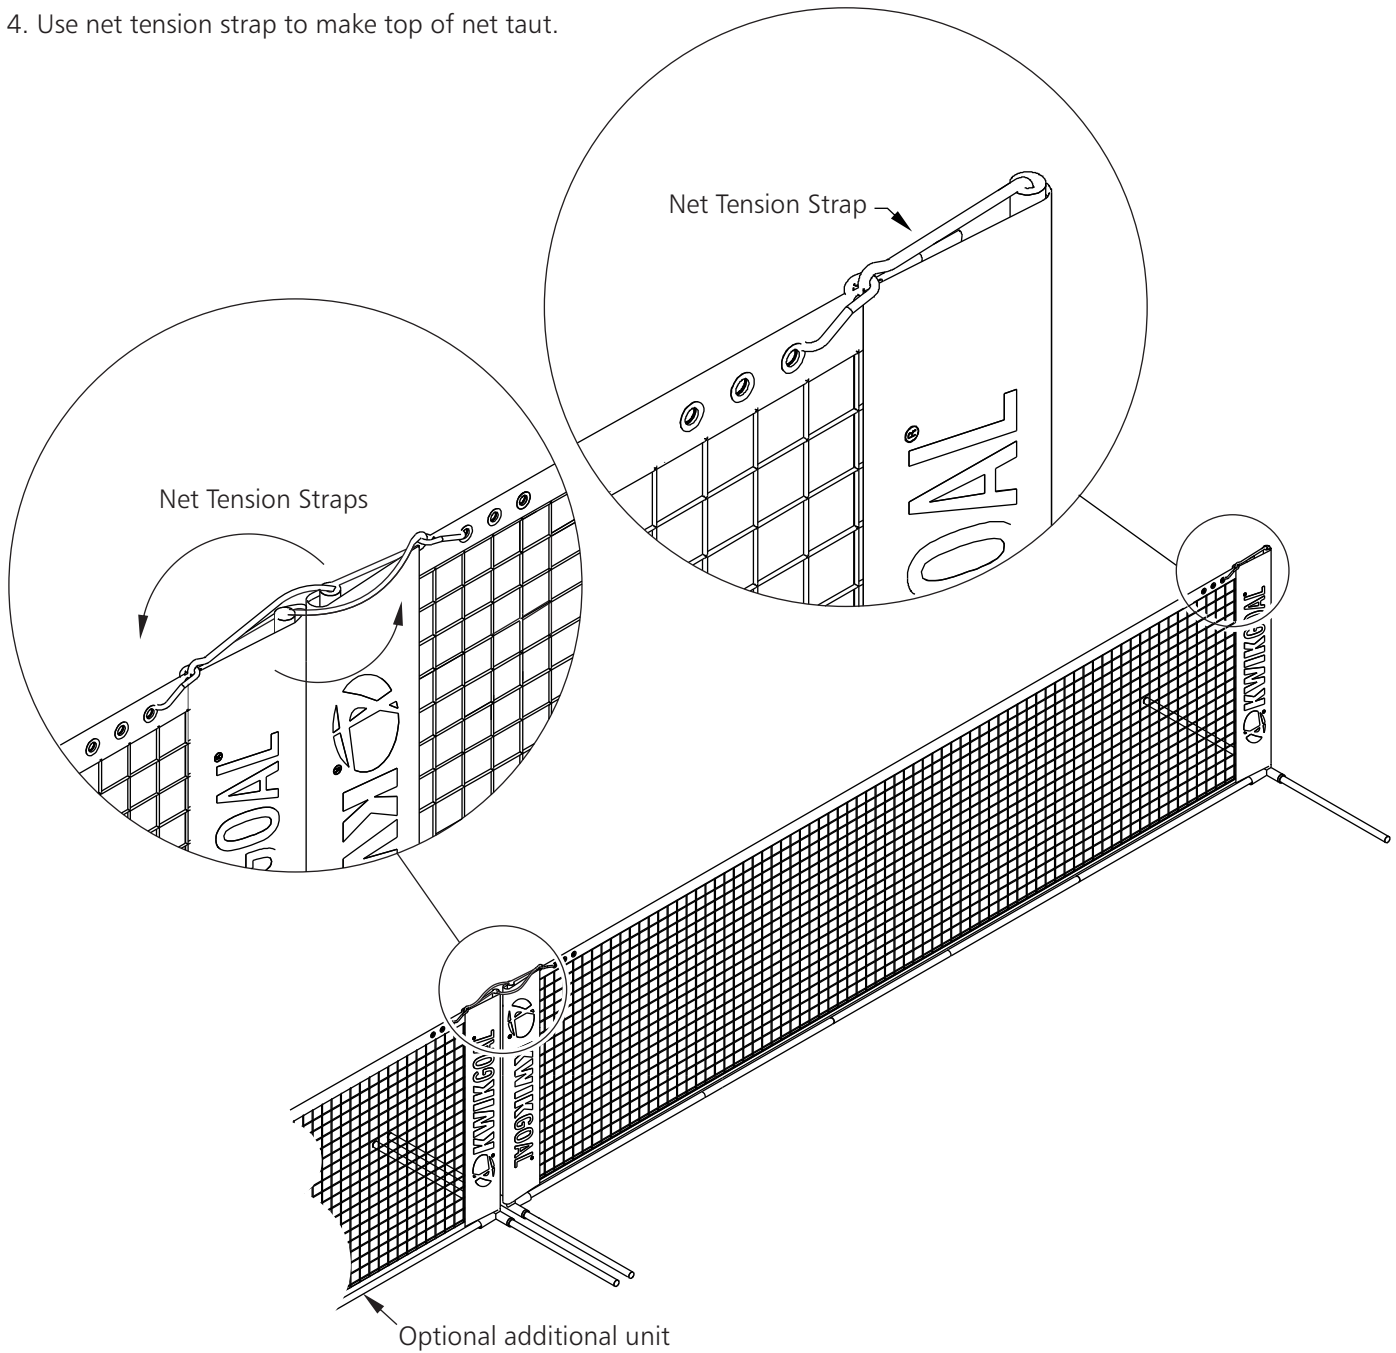

4. Use net tension strap to make top of net taut.

To view videos on Kwik Goal product instructions, drills and demos please visit kwikgoal.com/videos.

CAUTION

All sports equipment must be anchored at all times. Sports equipment not in use must be disassembled and stored in a safe, secure place. Assembled sports equipment should not be left unattended. Do not use this equipment during the threat of high winds. Sports equipment should be checked for safety on a regular basis. Any modifications to this or any Kwik Goal product will void any and all warranties.