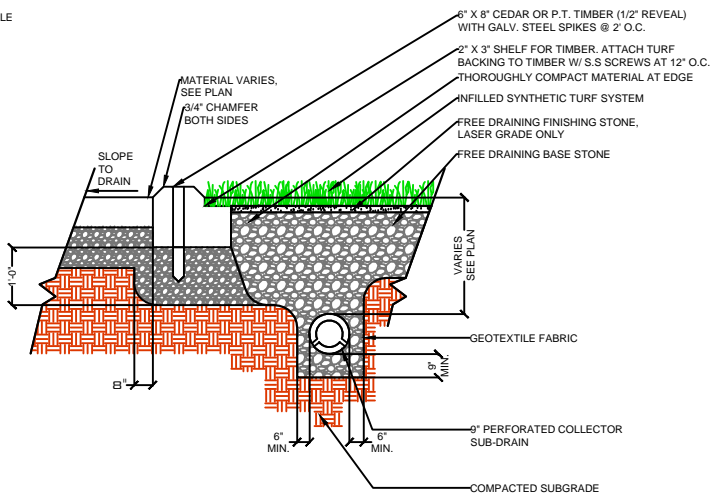

DRAWING NOT TO SCALE

NAILER BOARD

CURB

WALL

EQUIPMENT

PL711

SPORTURF
 WWW.SPORTURF.COM
 800-798-1056