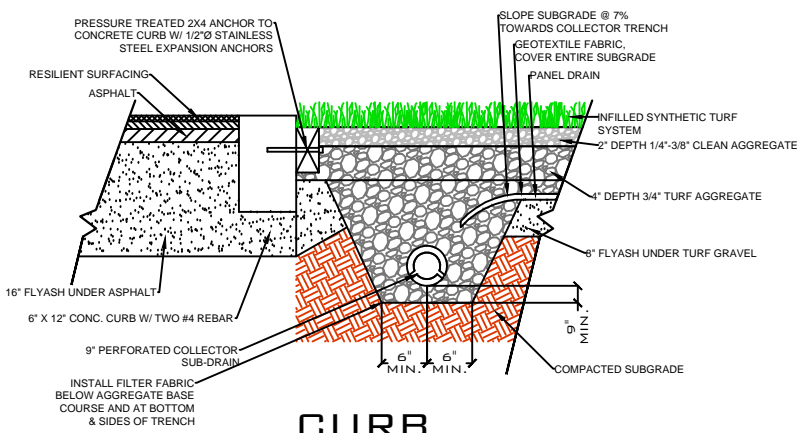

DRAWING NOT TO SCALE

NAILER BOARD

CURB

WALL

EQUIPMENT

PL711

SPORTURF
 WWW.SPORTURF.COM
 800-798-1056