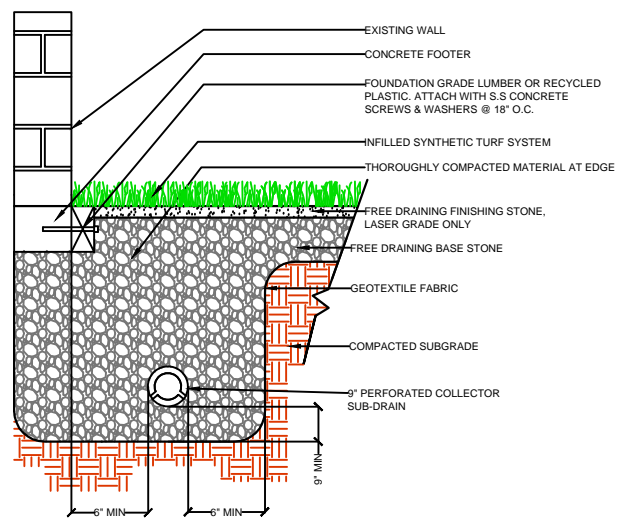

DRAWING NOT TO SCALE

NAILER BOARD

CURB

WALL

EQUIPMENT

PL711

SPORTURF
 WWW.SPORTURF.COM
 800-798-1056