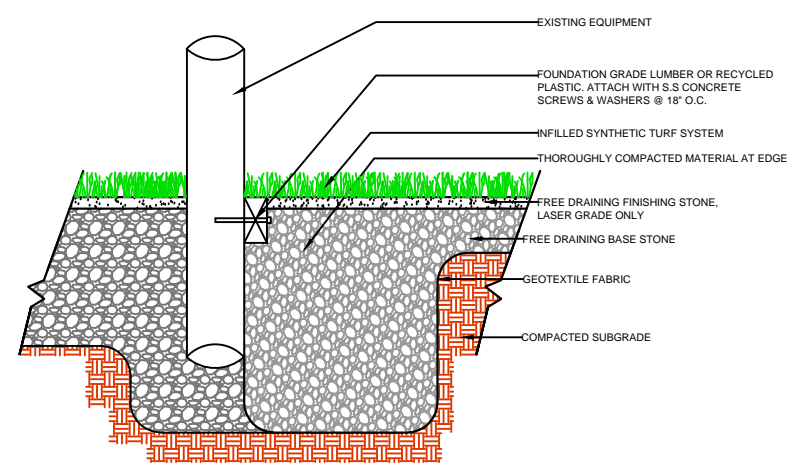

DRAWING NOT TO SCALE

NAILER BOARD

CURB

WALL

EQUIPMENT

PL711

SPORTURF
 WWW.SPORTURF.COM
 800-798-1056